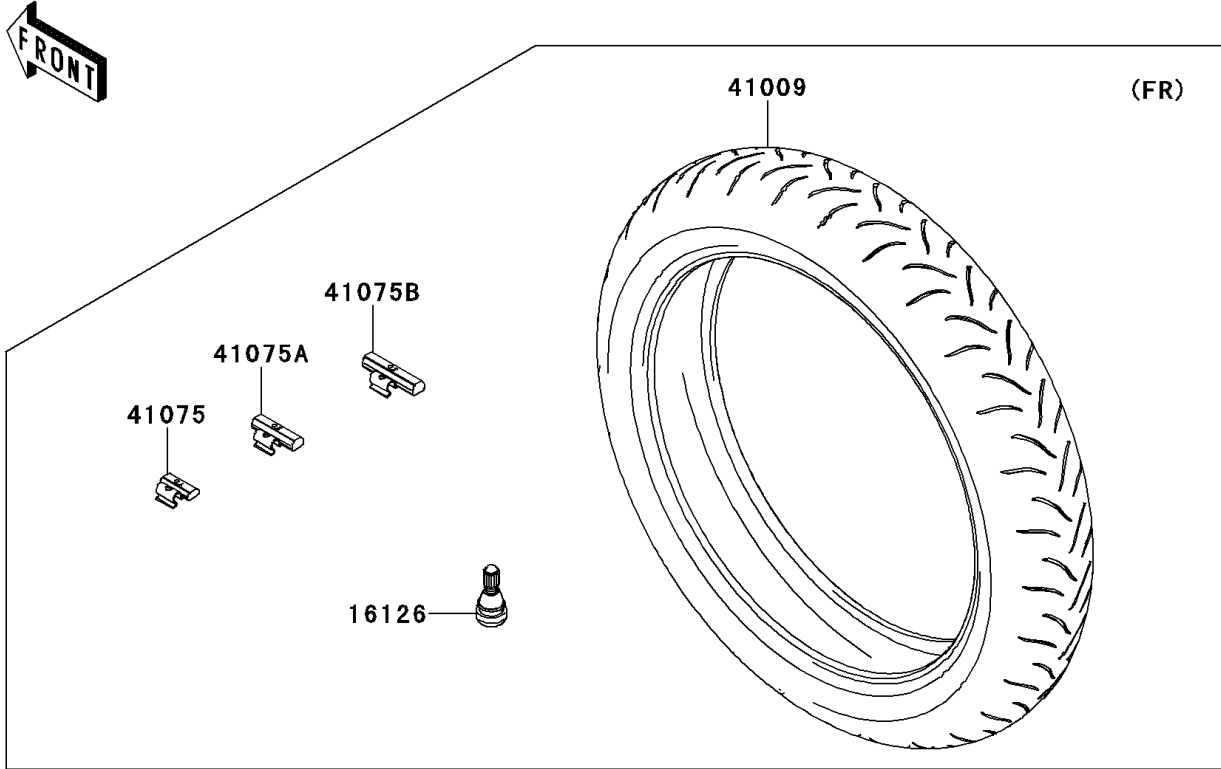

2012 NINJA® ZX™ -10R PARTS DIAGRAM

Tires

F2210

2012 NINJA® ZX™ -10R PARTS LIST

Tires

ITEM NAME	PART NUMBER	QUANTITY
VALVE,TIRE (Ref # 16126)	16126-1140	2
TIRE,FR,120/70ZR17(58W),BT016F (Ref # 41009)	41009-0272	1
TIRE,RR,190/55ZR17(75W),BT016R (Ref # 41009A)	41009-0273	1
BALANCER-WHEEL,10G,SILVER (Ref # 41075)	41075-0007	AR
BALANCER-WHEEL,20G,SILVER (Ref # 41075A)	41075-0008	AR
BALANCER-WHEEL,30G,SILVER (Ref # 41075B)	41075-0009	AR