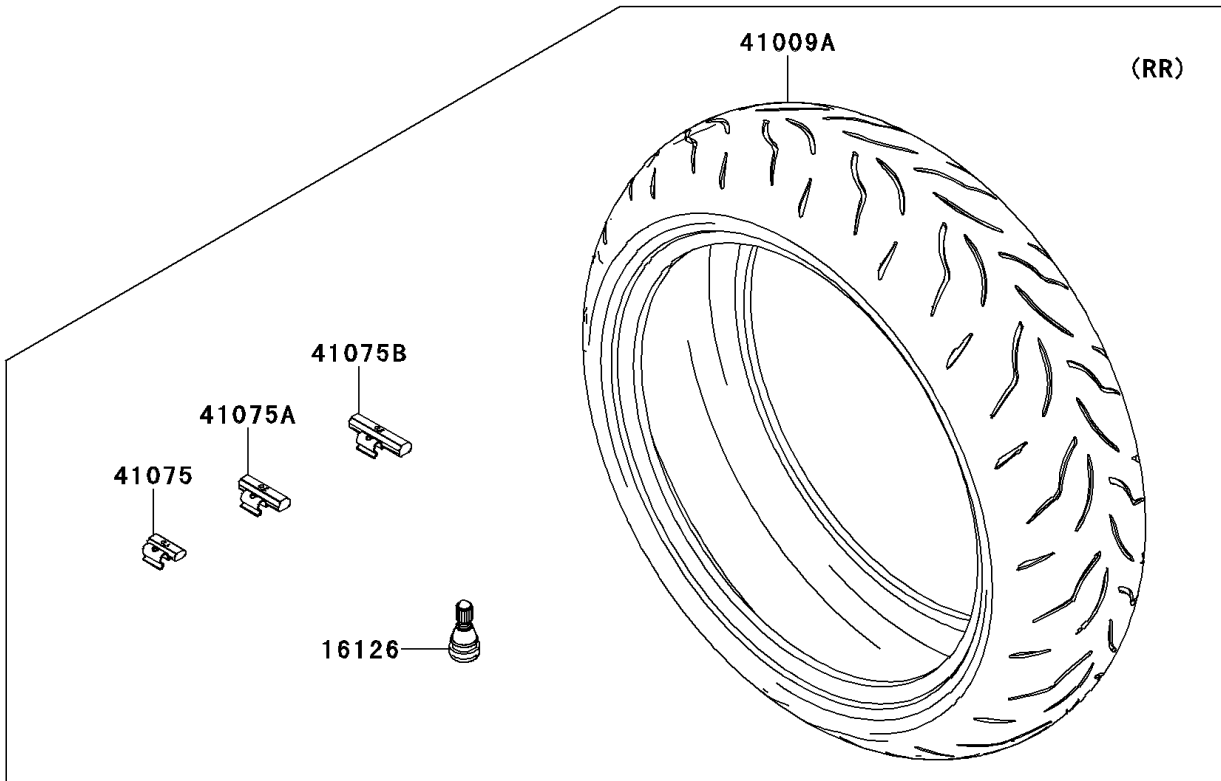

2012 NINJA® ZX™ -10R PARTS DIAGRAM

Tires

F2210

2012 NINJA® ZX™ -10R PARTS LIST

Tires

ITEM NAME	PART NUMBER	QUANTITY
VALVE,TIRE (Ref # 16126)	16126-1140	2
TIRE,FR,120/70ZR17(58W),BT016F (Ref # 41009)	41009-0272	1
TIRE,RR,190/55ZR17(75W),BT016R (Ref # 41009A)	41009-0273	1
BALANCER-WHEEL,10G,SILVER (Ref # 41075)	41075-0007	AR
BALANCER-WHEEL,20G,SILVER (Ref # 41075A)	41075-0008	AR
BALANCER-WHEEL,30G,SILVER (Ref # 41075B)	41075-0009	AR