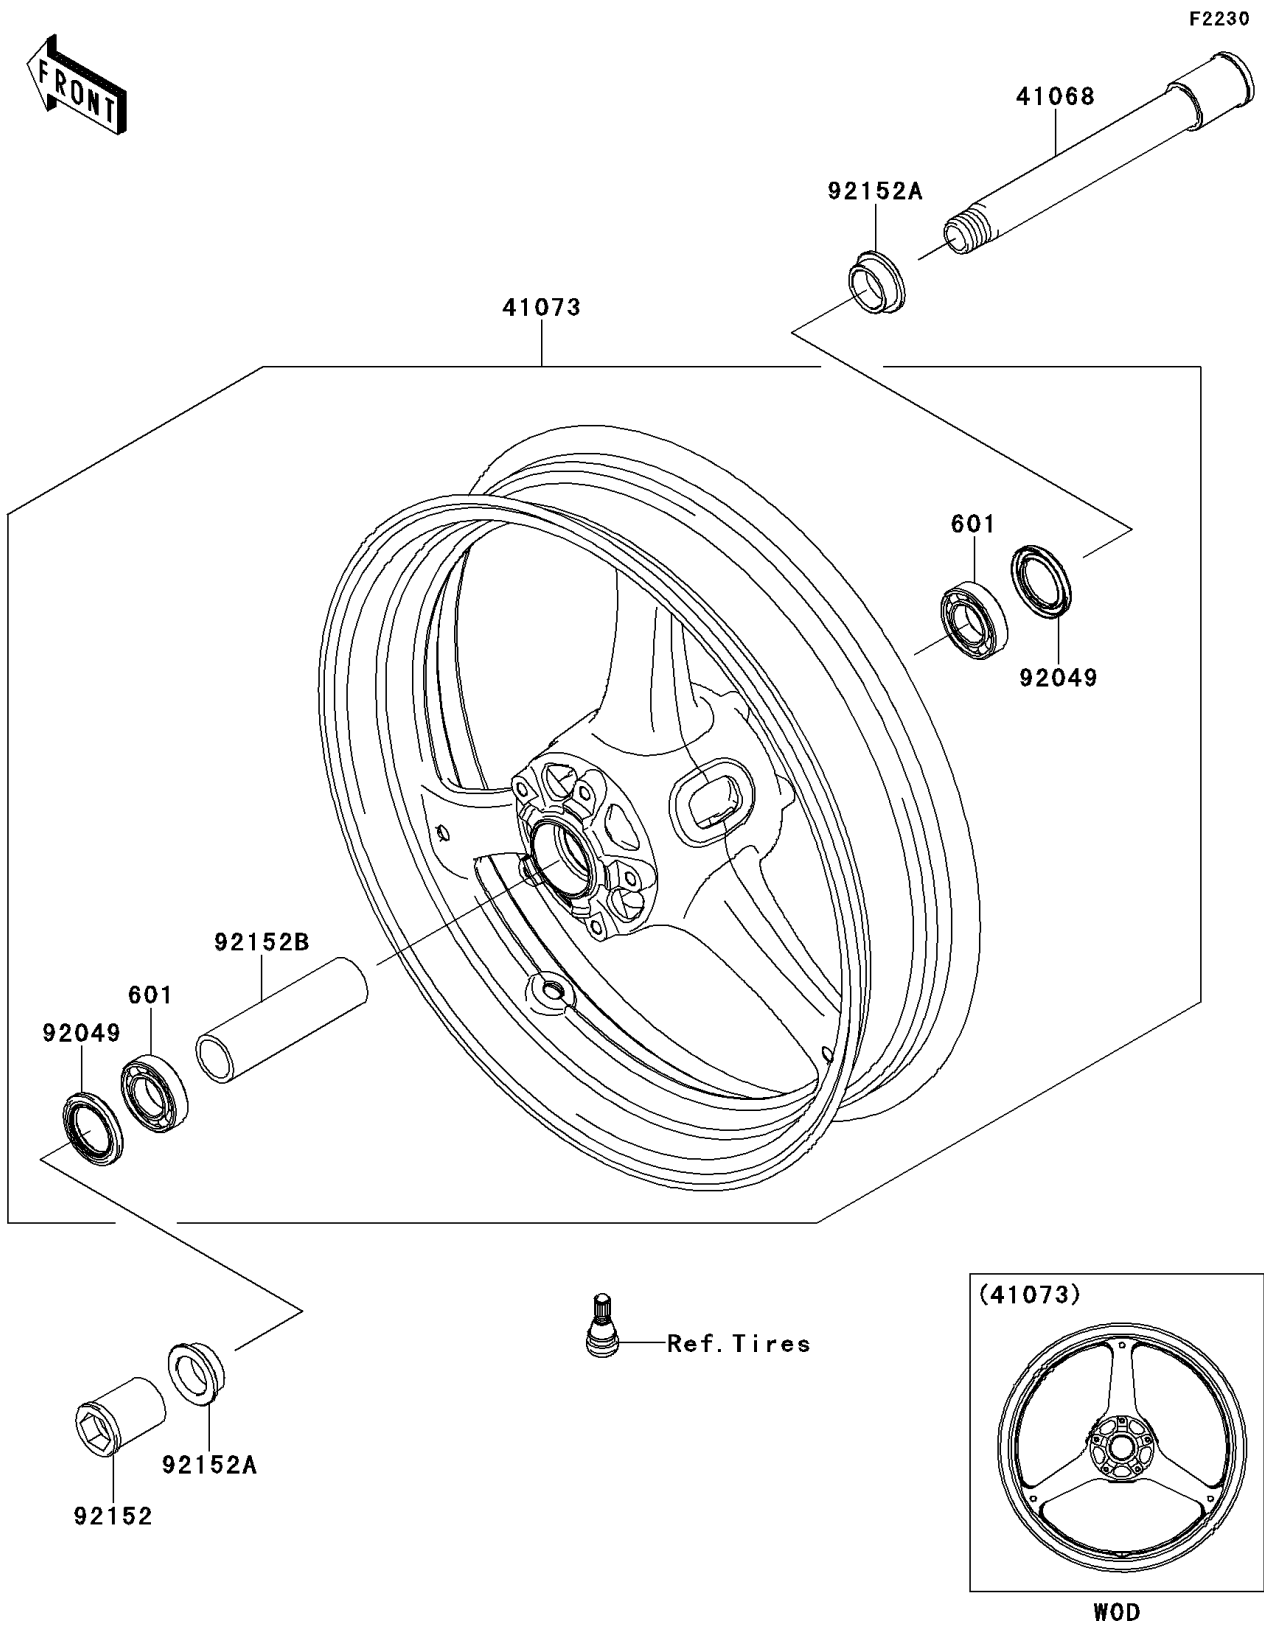

2011 NINJA® ZX™-10R PARTS DIAGRAM

Front Wheel

2011 NINJA® ZX™-10R PARTS LIST

Front Wheel

ITEM NAME	PART NUMBER	QUANTITY
AXLE,FR (Ref # 41068)	41068-0049	1
WHEEL-ASSY,FR,G.BLACK (Ref # 41073)	41073-0180-18F	1
SEAL-OIL,BJN-C2 32X47X5 (Ref # 92049)	92049-0050	2
COLLAR,FR AXLE,LH,L=44.5 (Ref # 92152)	92152-0240	1
COLLAR,25X32X13 (Ref # 92152A)	92152-0289	2
COLLAR,FR HUB,L=115 (Ref # 92152B)	92152-0616	1
BEARING-BALL,#6005UU (Ref # 601)	601B6005UU	2