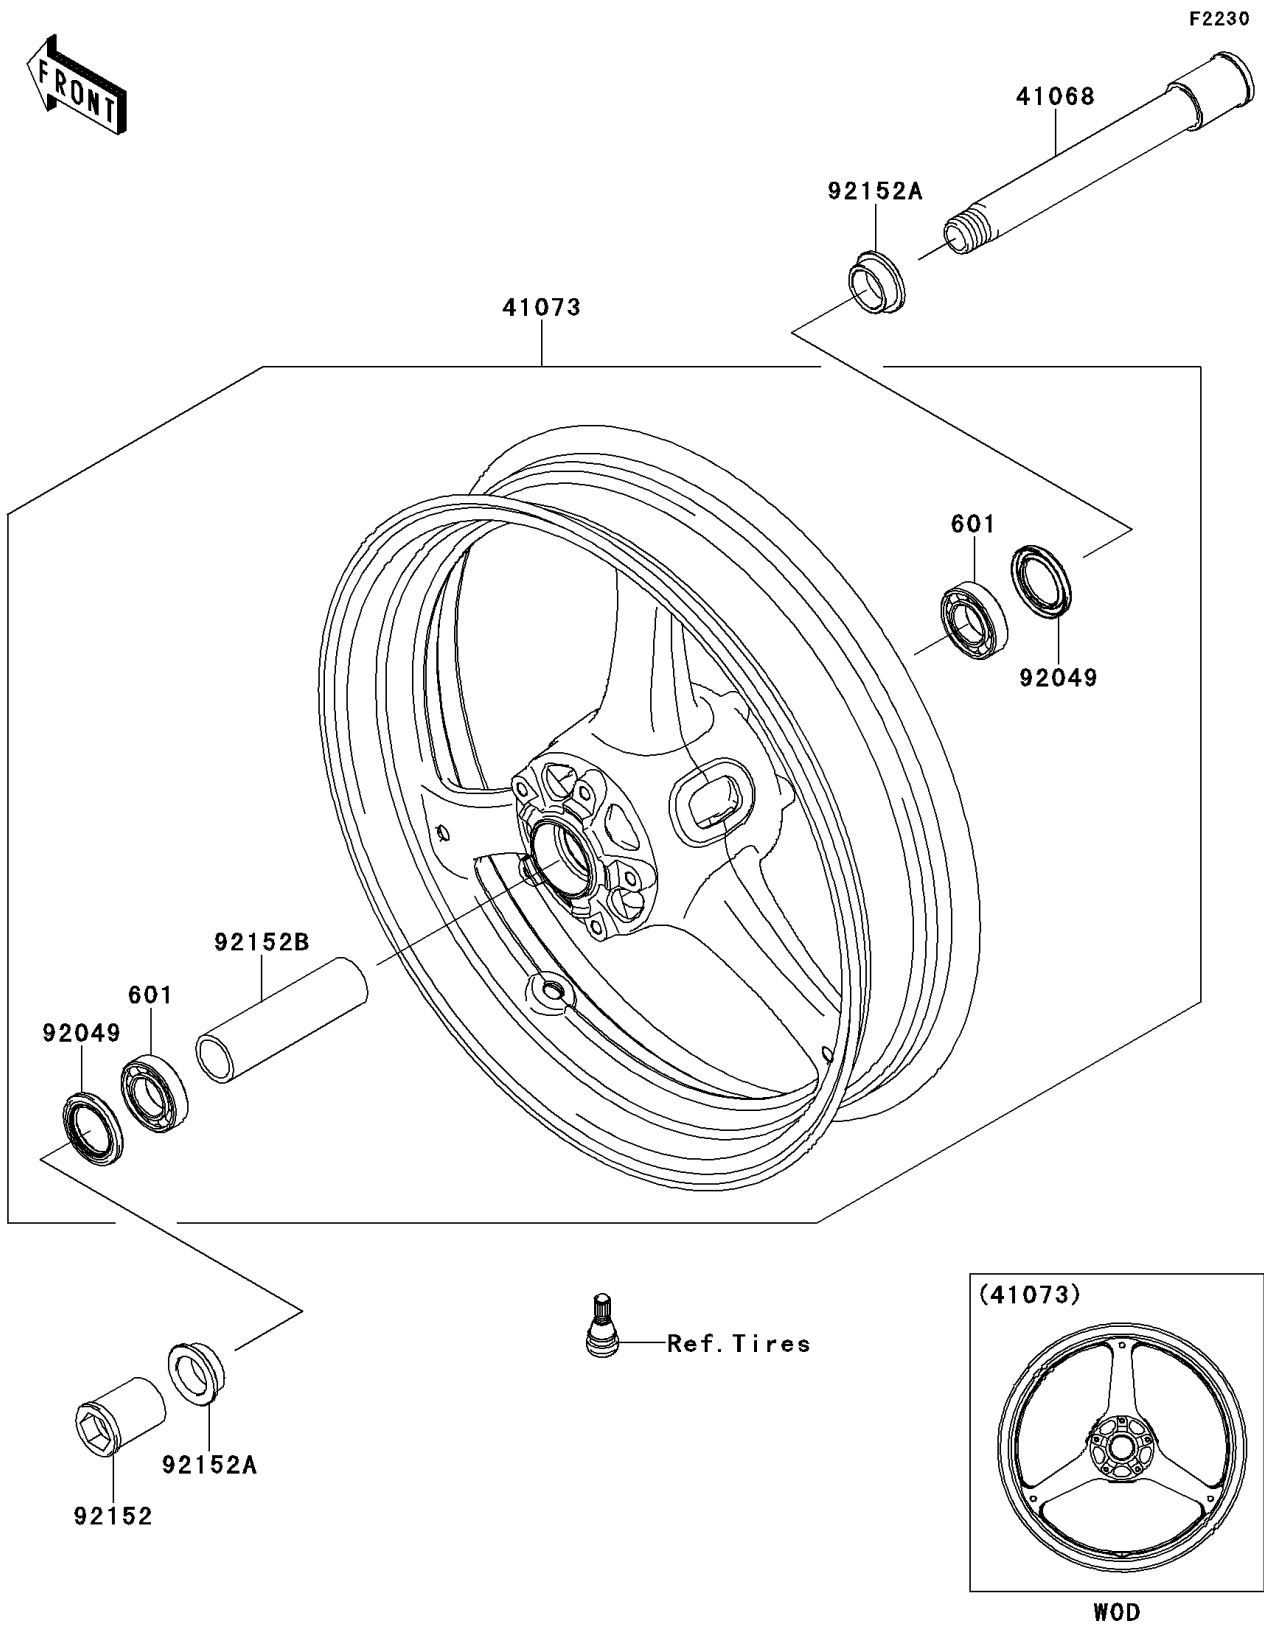

2012 NINJA® ZX™ -10R PARTS DIAGRAM

Front Wheel

2012 NINJA® ZX™ -10R PARTS LIST

Front Wheel

ITEM NAME	PART NUMBER	QUANTITY
AXLE,FR (Ref # 41068)	41068-0049	1
WHEEL-ASSY,FR,G.BLACK (Ref # 41073)	41073-0180-18F	1
SEAL-OIL,BJN-C2 32X47X5 (Ref # 92049)	92049-0050	2
COLLAR,FR AXLE,LH,L=44.5 (Ref # 92152)	92152-0240	1
COLLAR,25X32X13 (Ref # 92152A)	92152-0289	2
COLLAR,FR HUB,L=115 (Ref # 92152B)	92152-0616	1
BEARING-BALL,#6005UU (Ref # 601)	601B6005UU	2