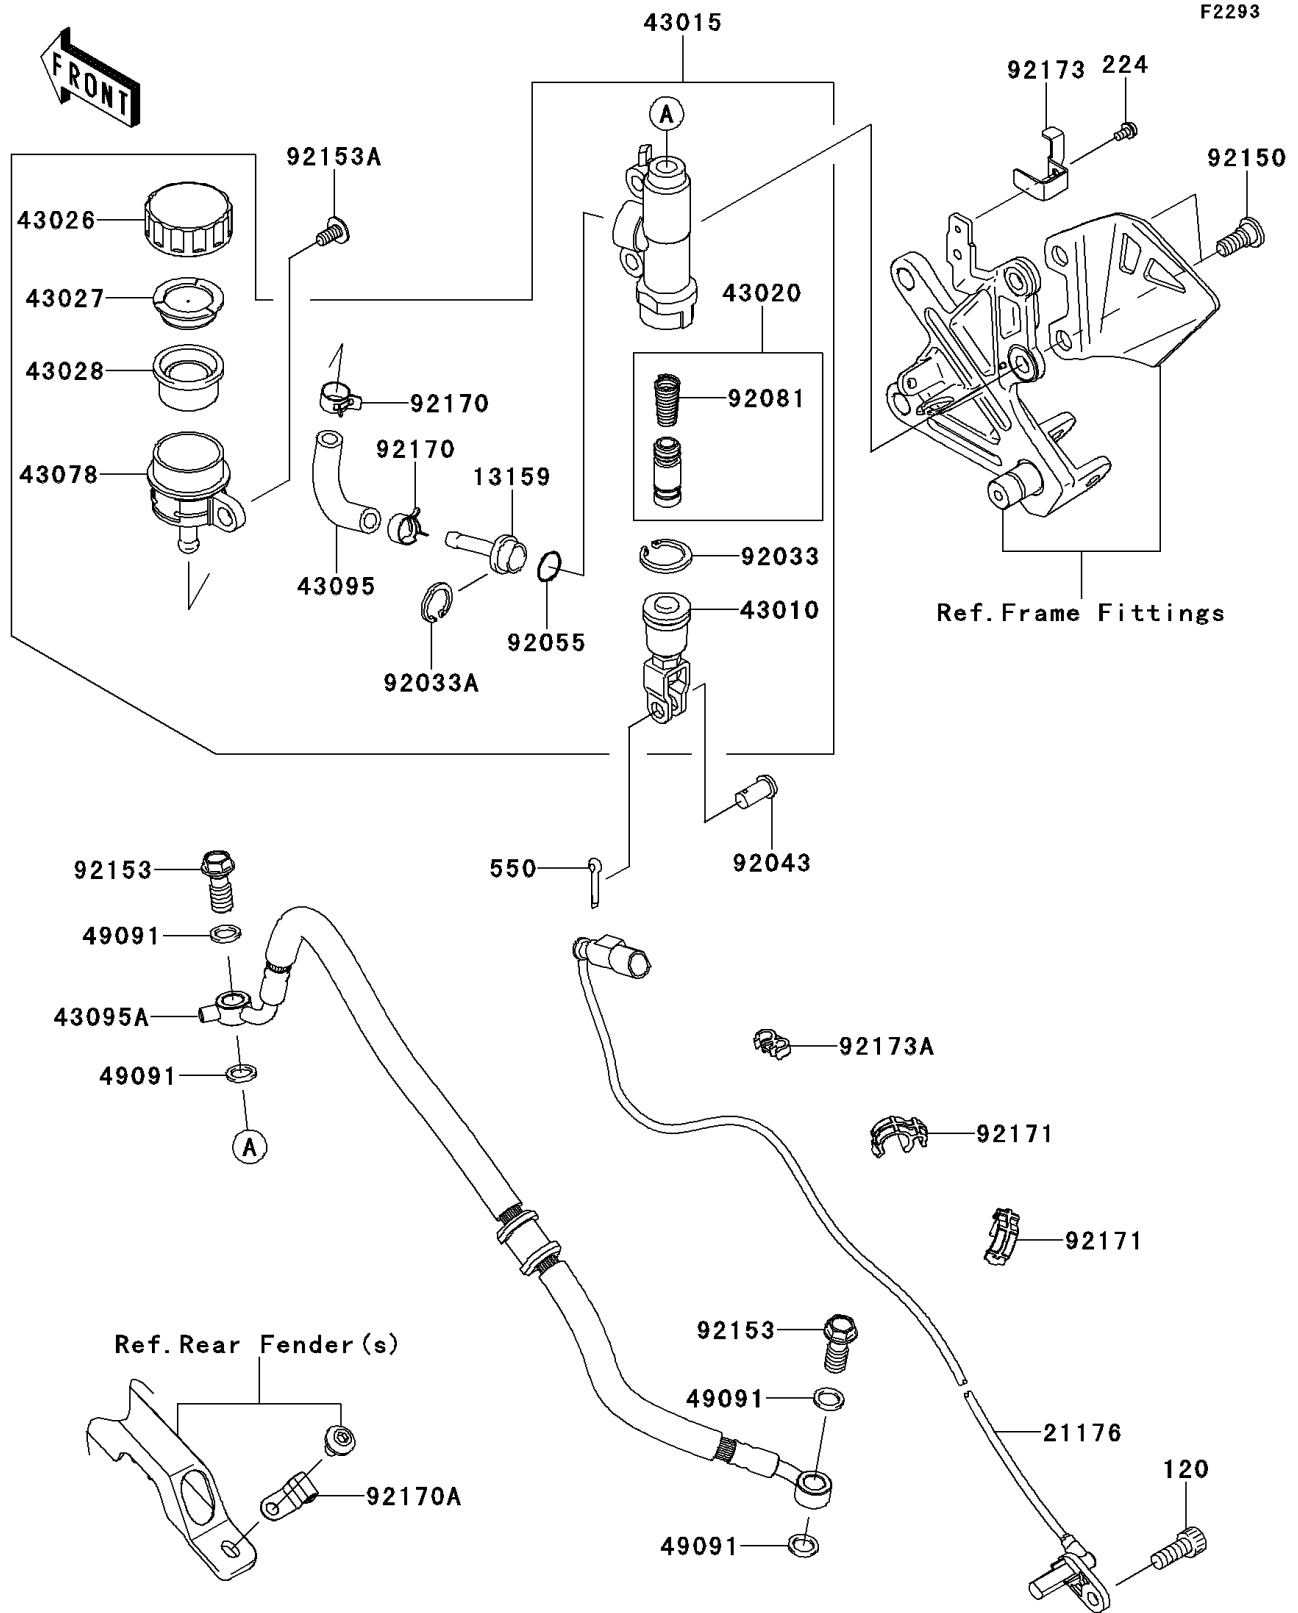

2012 NINJA® ZX™ -10R PARTS DIAGRAM

Rear Master Cylinder

2012 NINJA® ZX™ -10R PARTS LIST

Rear Master Cylinder

ITEM NAME	PART NUMBER	QUANTITY
-----------	-------------	----------