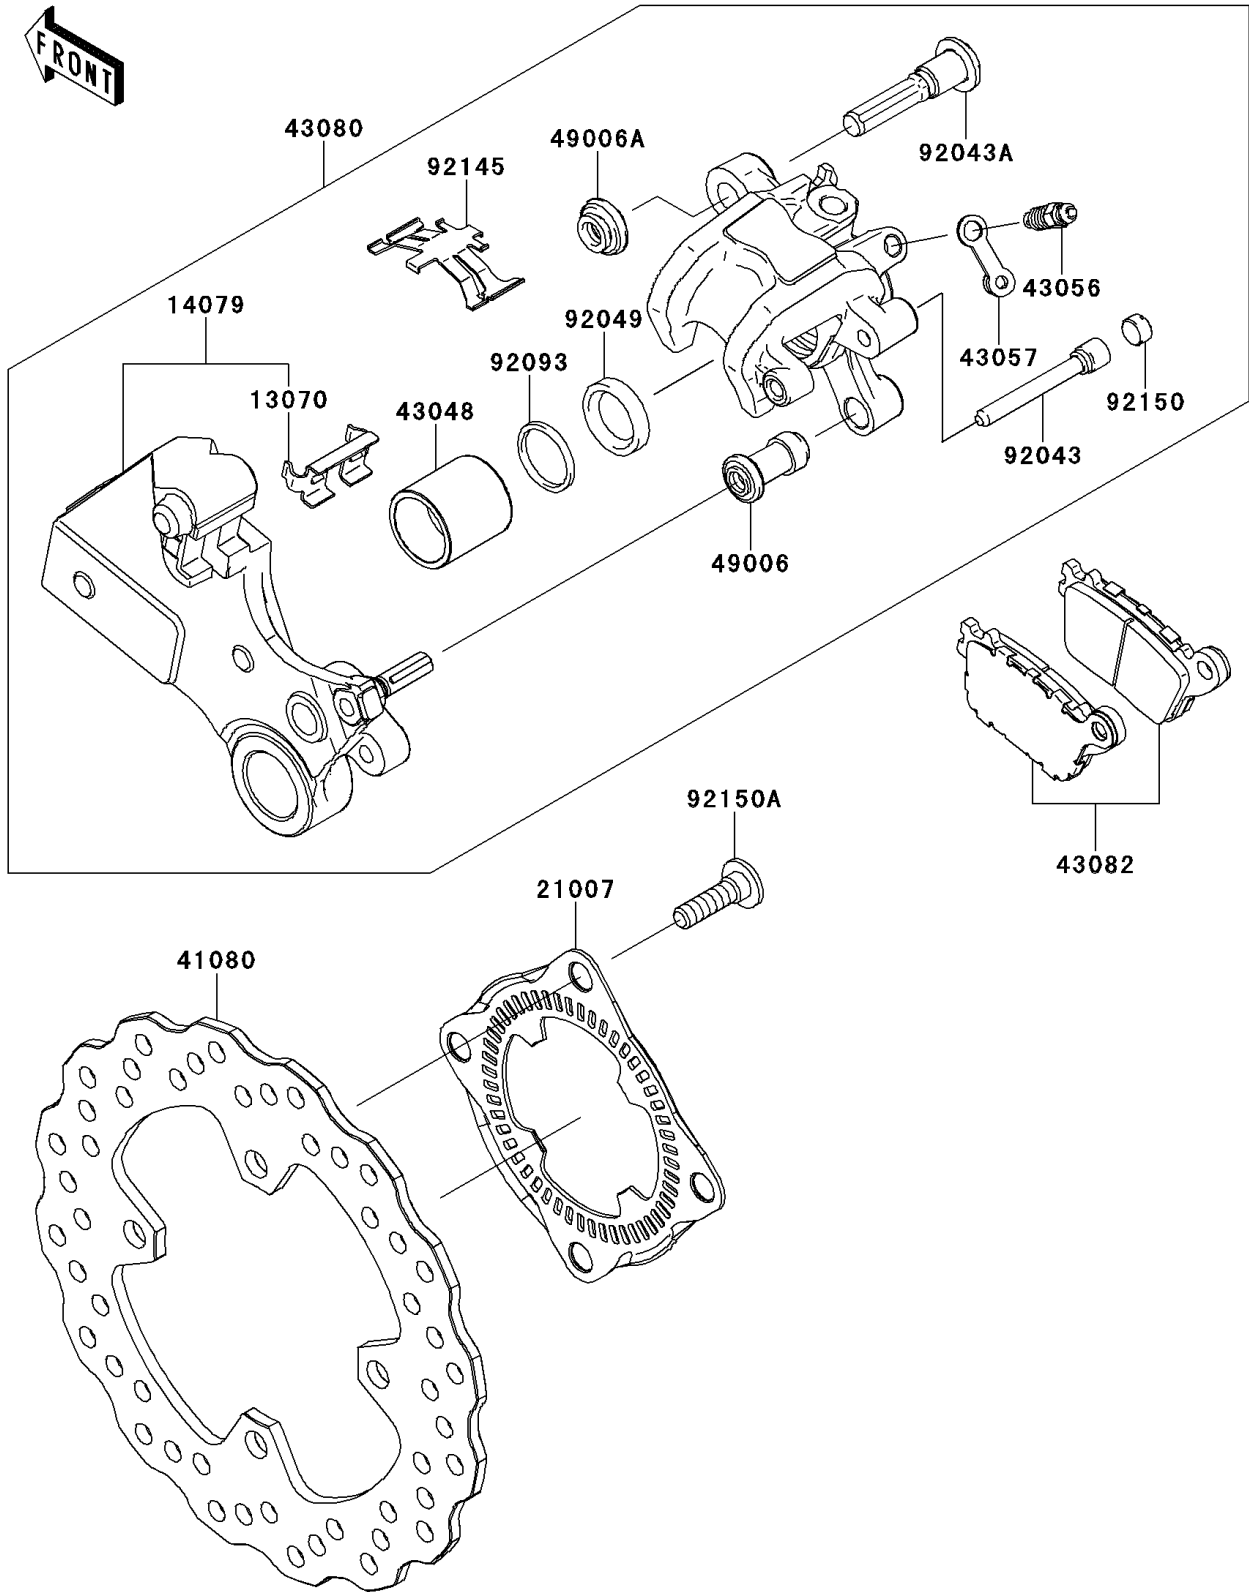

2012 NINJA® ZX™ -10R PARTS DIAGRAM

Rear Brake

F2294

2012 NINJA® ZX™ -10R PARTS LIST

Rear Brake

ITEM NAME	PART NUMBER	QUANTITY
-----------	-------------	----------