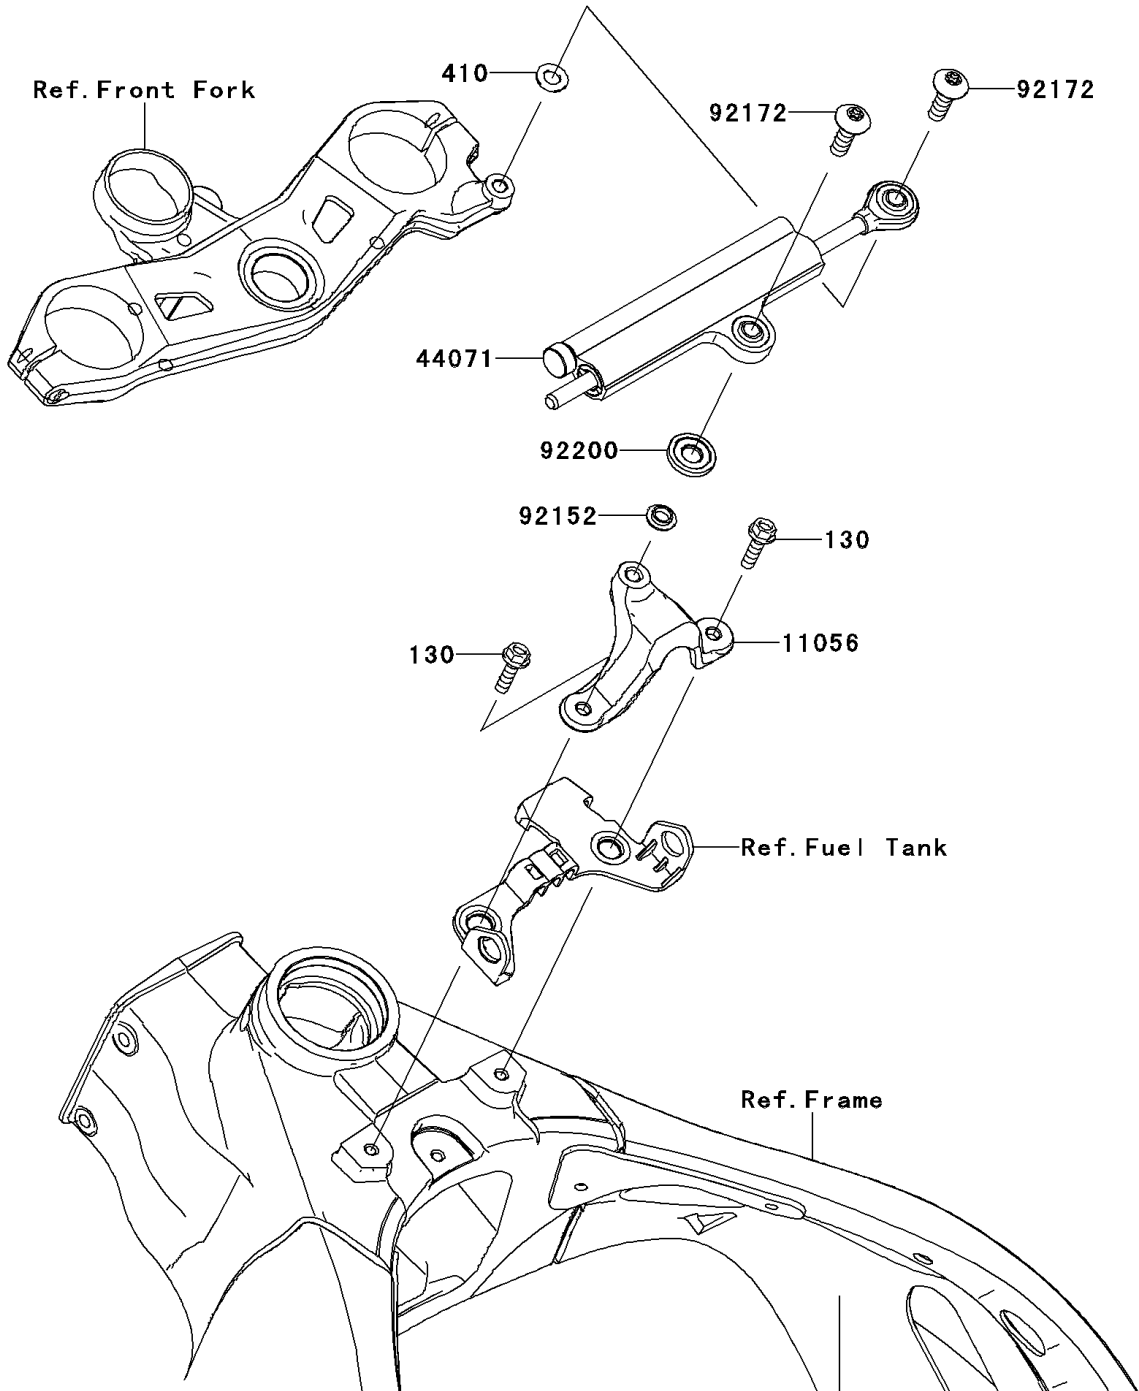

# 2011 NINJA® ZX™-10R PARTS DIAGRAM

Steering Damper(JBF/JCF)

F2313

## 2011 NINJA® ZX™-10R PARTS LIST

### Steering Damper(JBF/JCF)

ITEM NAME	PART NUMBER	QUANTITY
BRACKET,STEERING DAMPER (Ref # 11056)	11056-0173	1
DAMPER-ASSY,STEERING (Ref # 44071)	44071-0673	1
COLLAR,L=3.3 (Ref # 92152)	92152-0834	1
SCREW,8X26 (Ref # 92172)	92172-0269	2
WASHER (Ref # 92200)	92200-0293	1
BOLT-FLANGED,6X20 (Ref # 130)	130BA0620	2
WASHER-PLAIN-SMALL,8MM (Ref # 410)	410AA0800	1