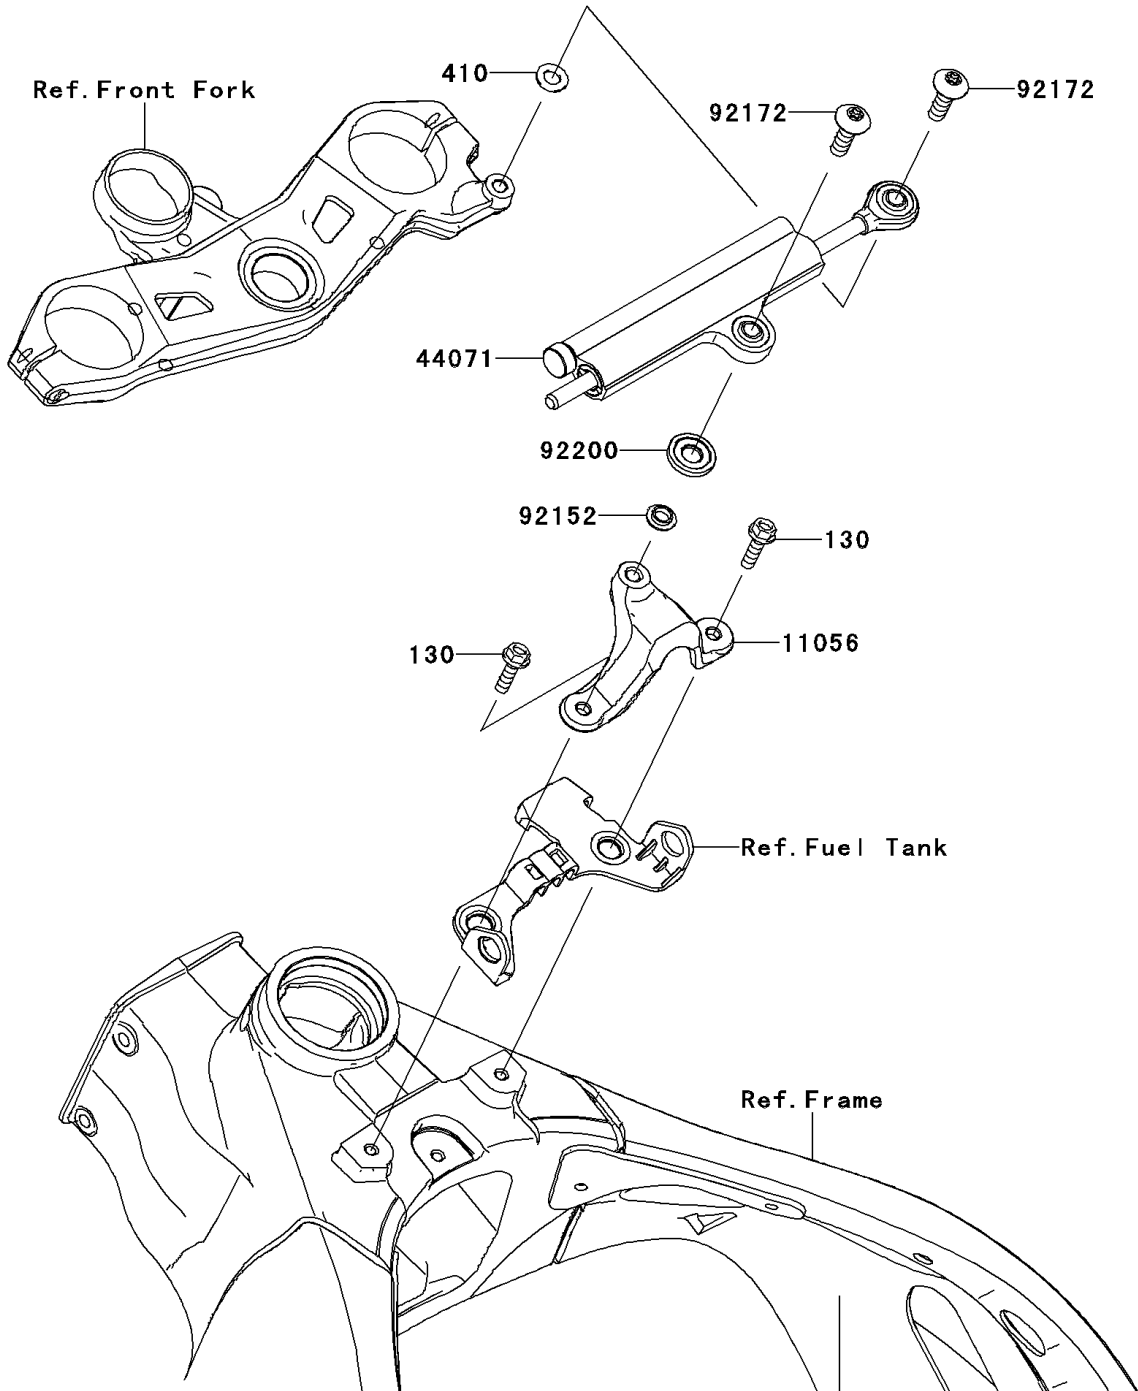

2012 NINJA® ZX™-10R PARTS DIAGRAM

Steering Damper(JBF/JCF)

F2313

2012 NINJA® ZX™ -10R PARTS LIST

Steering Damper(JBF/JCF)

ITEM NAME	PART NUMBER	QUANTITY
-----------	-------------	----------