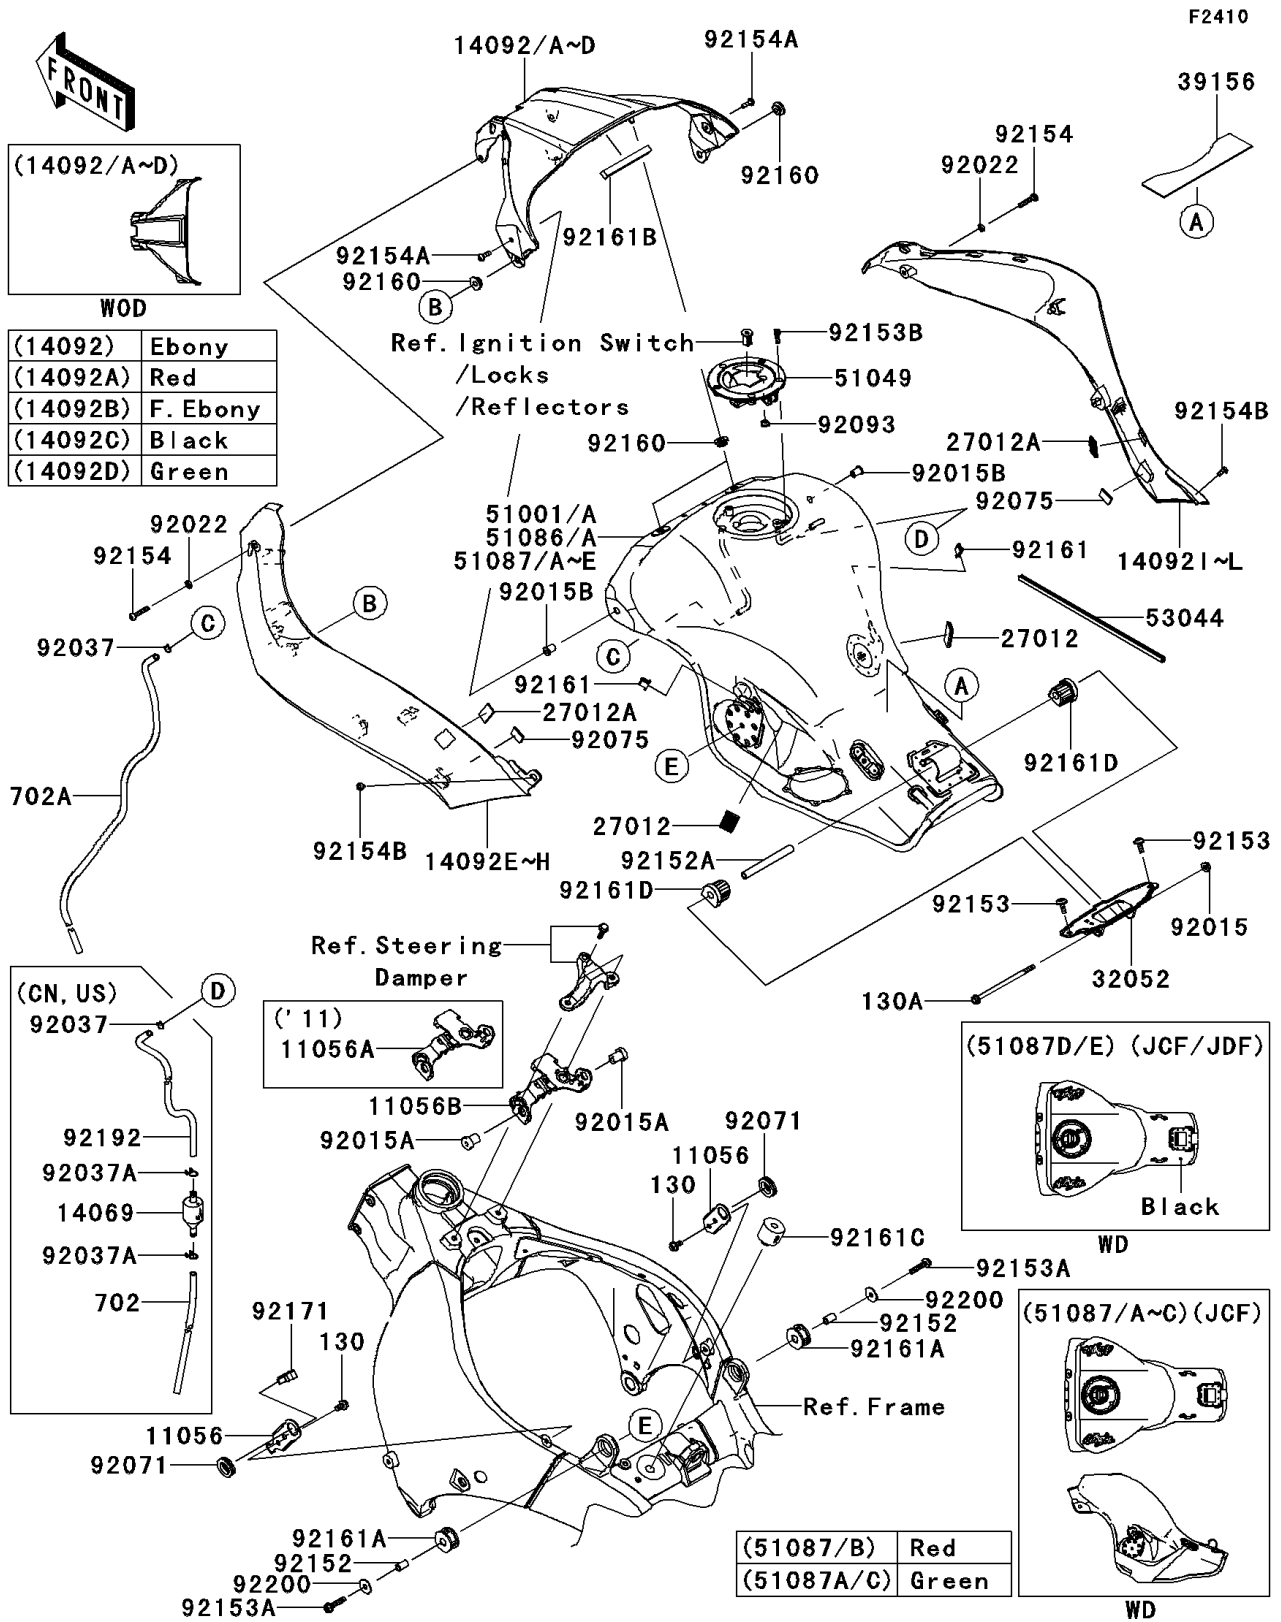

2013 NINJA® ZX™ -10R PARTS DIAGRAM

Fuel Tank(JBF-JDF)

2013 NINJA® ZX™ -10R PARTS LIST

Fuel Tank(JBF-JDF)

ITEM NAME	PART NUMBER	QUANTITY
BRACKET,TANK COVER,SIDE (Ref # 11056)	11056-0242	2
BRACKET,TANK COVER,FR (Ref # 11056B)	11056-1655	1
BREATHER,FUEL TANK (Ref # 14069)	14069-1004	1
COVER,TANK,CNT,M.S.BLACK (Ref # 14092C)	14092-0786-660	1
COVER,TANK,LH,P.F.S.WHITE (Ref # 14092F)	14092-0787-40X	1
COVER,TANK,LH,L.GREEN (Ref # 14092H)	14092-0787-777	1
COVER,TANK,RH,P.F.S.WHITE (Ref # 14092J)	14092-0788-40X	1
COVER,TANK,RH,L.GREEN (Ref # 14092L)	14092-0788-777	1
HOOK (Ref # 27012)	27012-0170	2
HOOK (Ref # 27012A)	27012-0171	2
BRACKET-TANK (Ref # 32052)	32052-0154	1
PAD,40X180X1.0 (Ref # 39156)	39156-0745	1
CAP-TANK,FUEL (Ref # 51049)	51049-0030	1
TANK-COMP-FUEL,M.S.BLACK (Ref # 51087D)	51087-5336-660	1
TANK-COMP-FUEL,M.S.BLACK (Ref # 51087E)	51087-5337-660	1
TRIM (Ref # 53044)	53044-1296	1
NUT,FLANGED,6MM (Ref # 92015)	92015-1367	1
NUT,RUBBER,6MM (Ref # 92015A)	92015-1692	2
NUT,WELL,5MM (Ref # 92015B)	92015-1757	2
WASHER,6.2X11X1.5 (Ref # 92022)	92022-183	2
CLAMP,TUBE (Ref # 92037)	92037-010	1
CLAMP,TUBE (Ref # 92037)	92037-010	2
CLAMP,TUBE (Ref # 92037A)	92037-147	2
GROMMET (Ref # 92071)	92071-1043	2
DAMPER,IGNITION (Ref # 92075)	92075-1982	2
SEAL,FUEL TANK CAP (Ref # 92093)	92093-1030	1
COLLAR,6.8X10X18.5 (Ref # 92152)	92152-0883	2
COLLAR,6.8X10X60 (Ref # 92152A)	92152-1182	1
BOLT,SOCKET,6X16 (Ref # 92153)	92153-1526	2