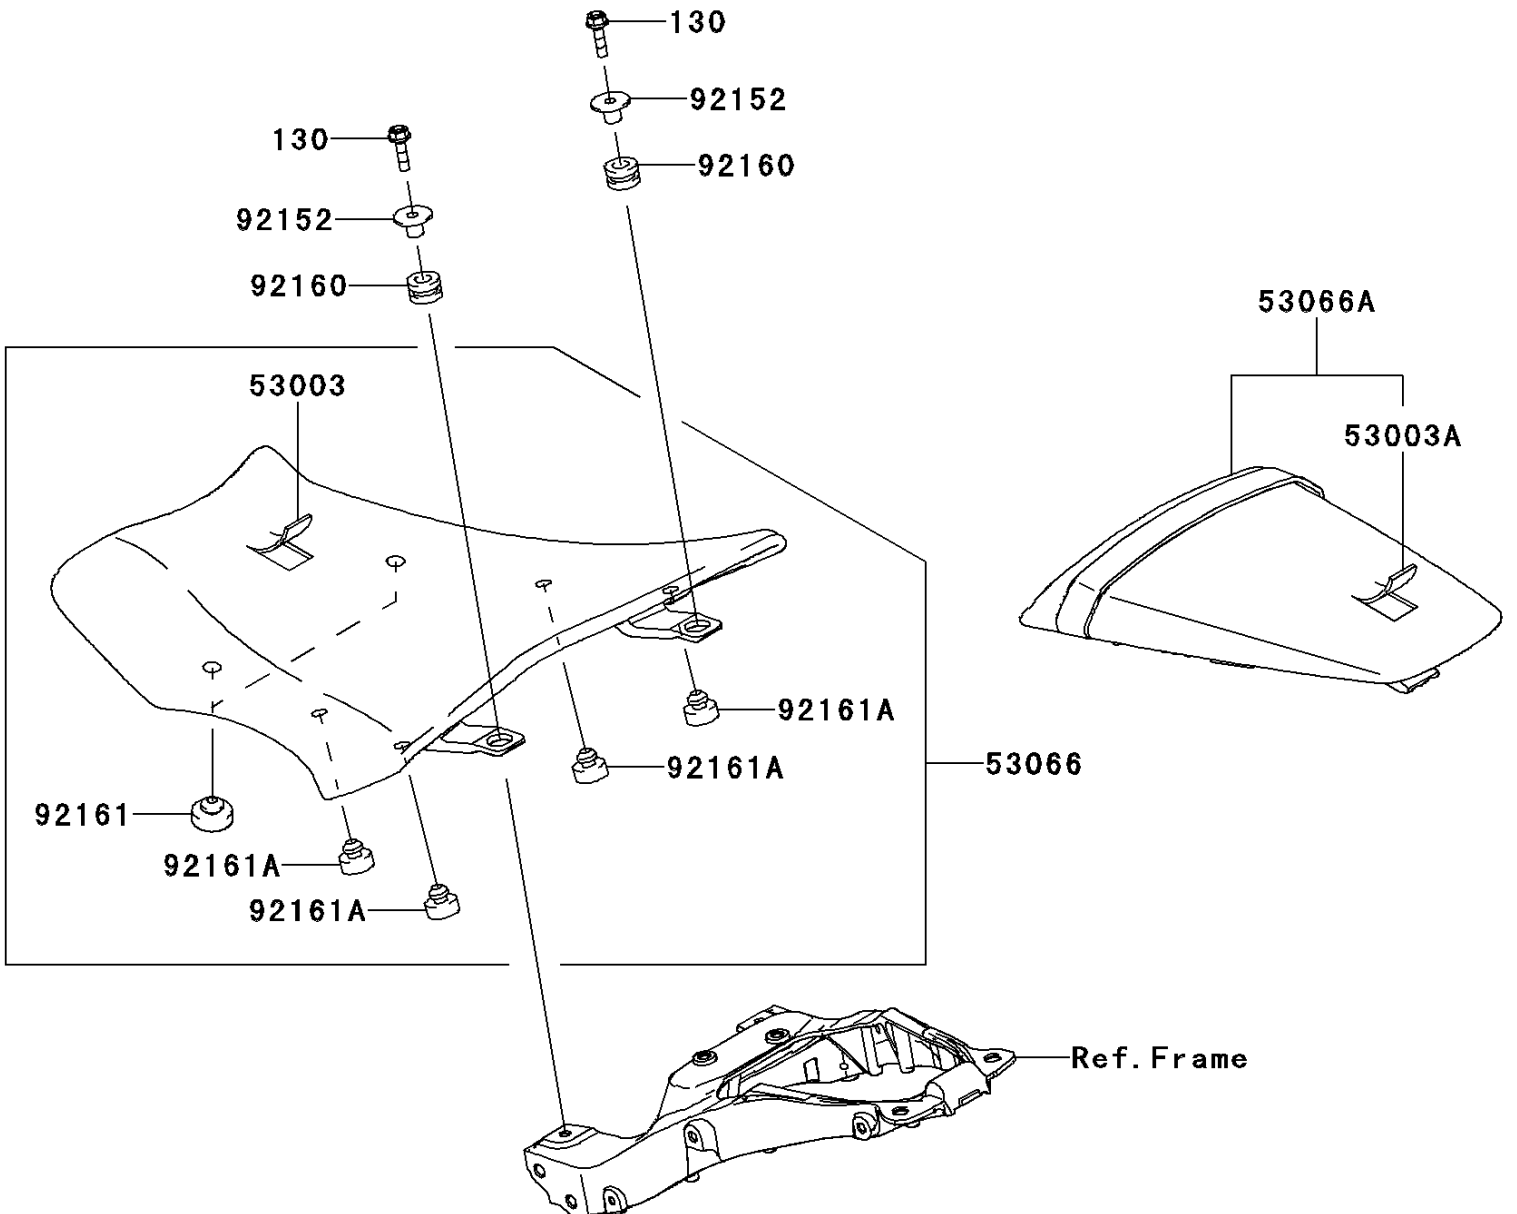

# 2014 NINJA® ZX™ -10R PARTS DIAGRAM

Seat

F2510

## 2014 NINJA® ZX™ -10R PARTS LIST

### Seat

ITEM NAME	PART NUMBER	QUANTITY
LEATHER,FR SEAT,BLACK (Ref # 53003)	53003-0209-MA	1
LEATHER,RR SEAT,BLACK (Ref # 53003A)	53003-0210-MA	1
SEAT-ASSY,FR,BLACK (Ref # 53066)	53066-0280-MA	1
SEAT,RR,LEATHER BLK+BAND BLK (Ref # 53066A)	53066-0281-12Y	1
COLLAR (Ref # 92152)	92152-0365	2
DAMPER (Ref # 92160)	92160-1167	2
DAMPER,SEAT (Ref # 92161)	92161-0095	2
DAMPER (Ref # 92161A)	92161-0223	4
BOLT-FLANGED,6X22 (Ref # 130)	130BA0622	2