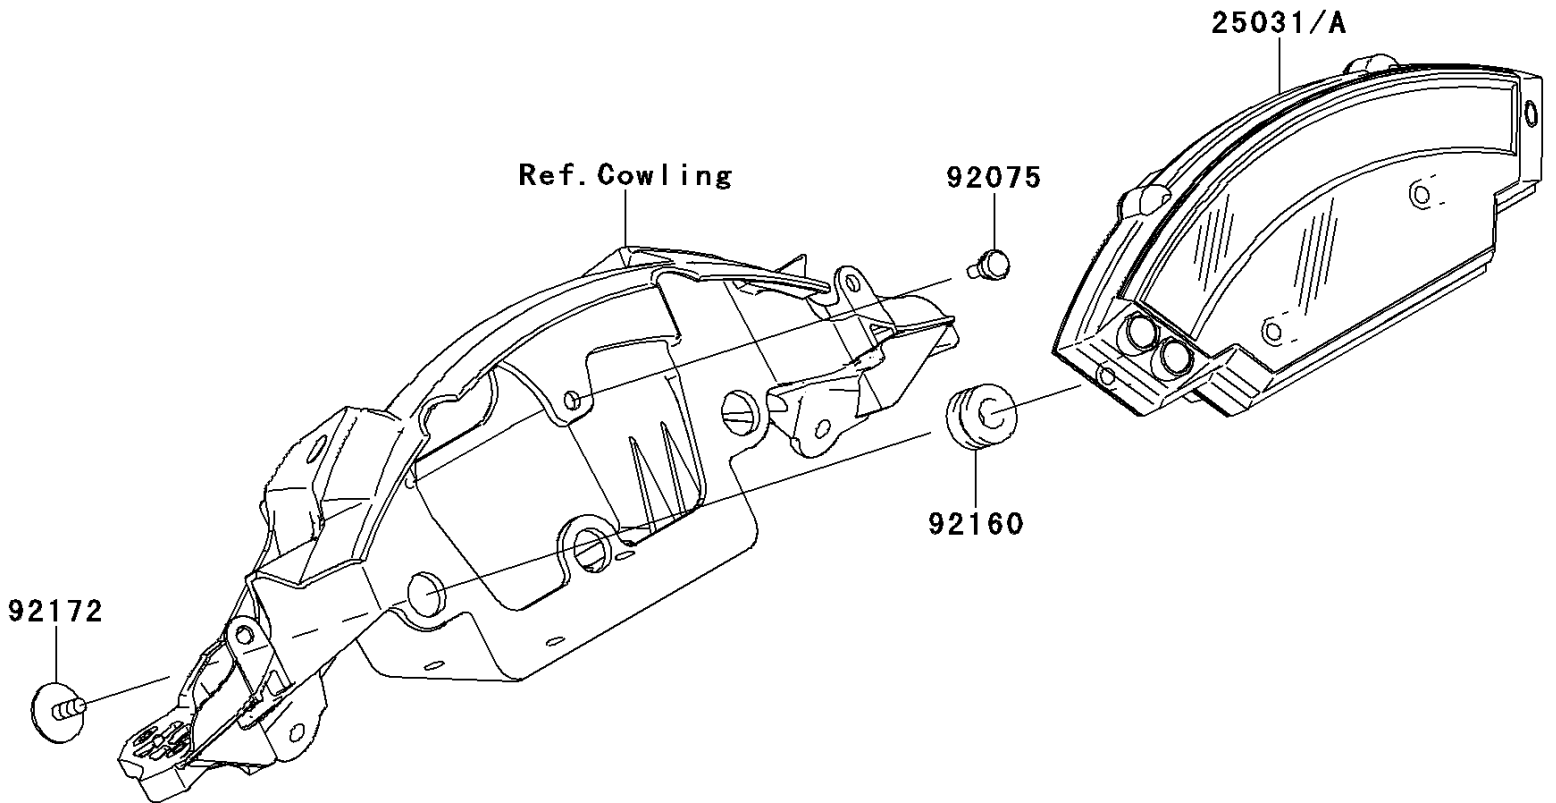

2012 NINJA® ZX™-10R PARTS DIAGRAM

Meter(s)

F2530

2012 NINJA® ZX™ -10R PARTS LIST

Meter(s)

ITEM NAME	PART NUMBER	QUANTITY
METER-ASSY,COMBINATION (Ref # 25031)	25031-0353	1
DAMPER (Ref # 92075)	92075-1808	1
DAMPER (Ref # 92160)	92160-1167	3
SCREW,TAPPING,WP,5X14 (Ref # 92172)	92172-0441	3