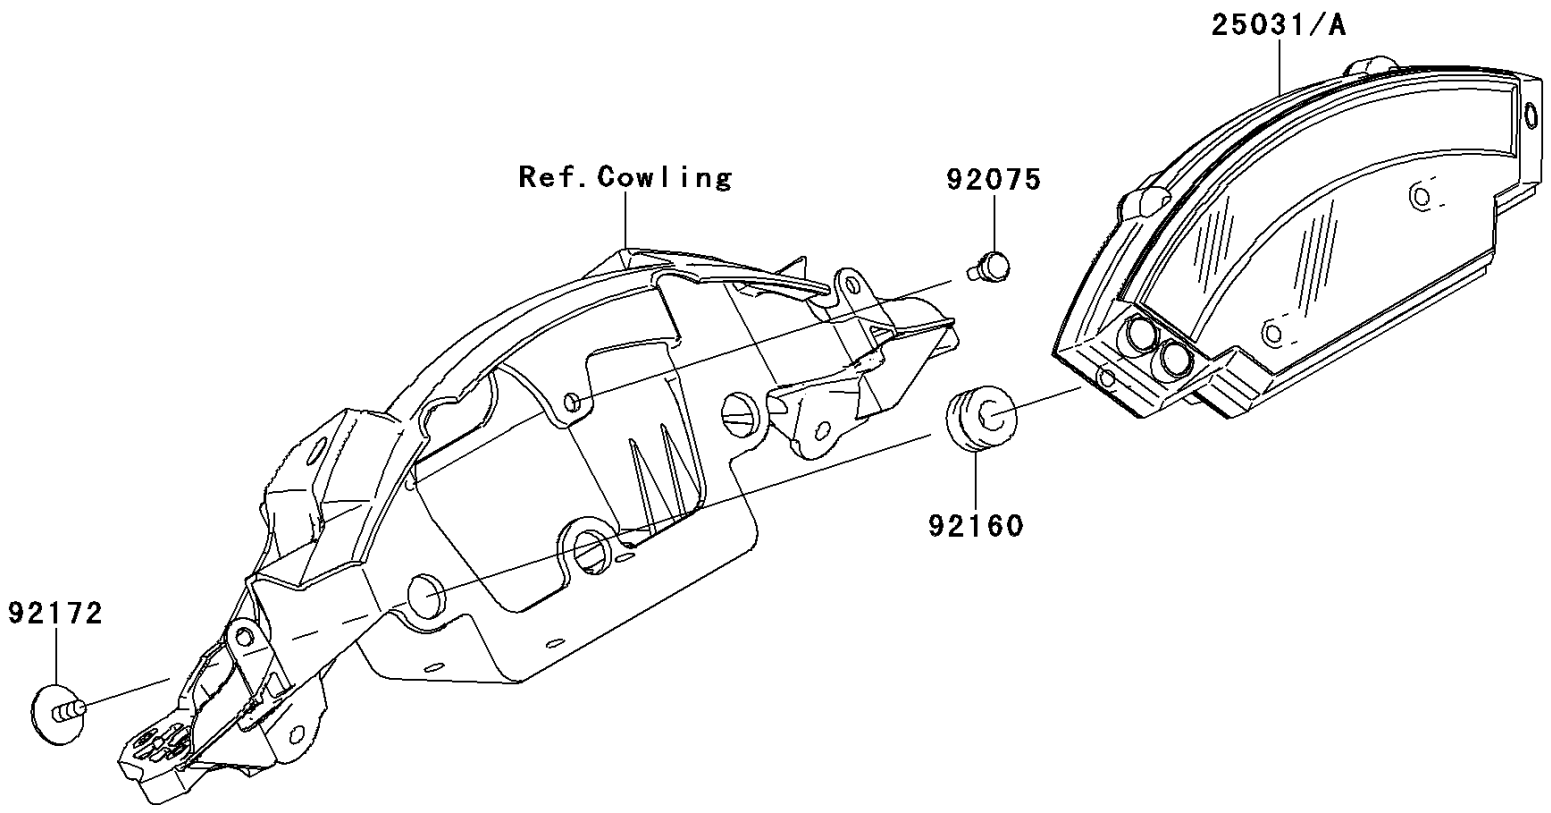

2014 NINJA[®] ZX[™]-10R PARTS DIAGRAM

Meter(s)

F2530

2014 NINJA® ZX™ -10R PARTS LIST

Meter(s)

ITEM NAME	PART NUMBER	QUANTITY
METER-ASSY,COMBINATION (Ref # 25031A)	25031-0415	1
DAMPER (Ref # 92075)	92075-1808	1
DAMPER (Ref # 92160)	92160-1167	3
SCREW,TAPPING,WP,5X14 (Ref # 92172)	92172-0441	3