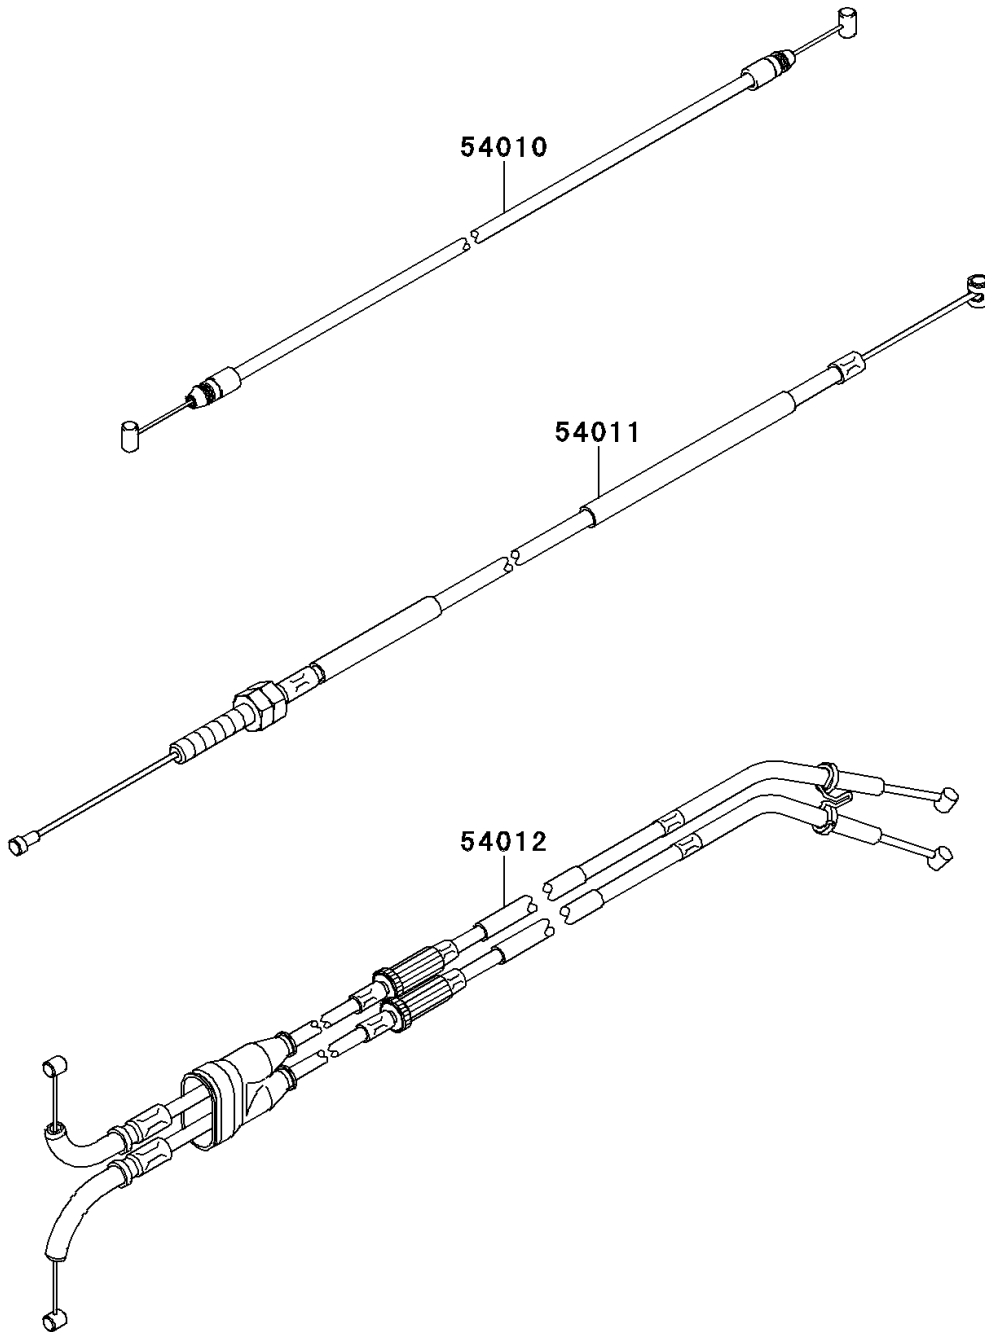

2012 NINJA[®] ZX[™]-10R PARTS DIAGRAM

Cables

F2540

2012 NINJA® ZX™ -10R PARTS LIST

Cables

ITEM NAME	PART NUMBER	QUANTITY
CABLE,SEAT LOCK (Ref # 54010)	54010-0029	1
CABLE-CLUTCH (Ref # 54011)	54011-0106	1
CABLE-THROTTLE (Ref # 54012)	54012-0299	1