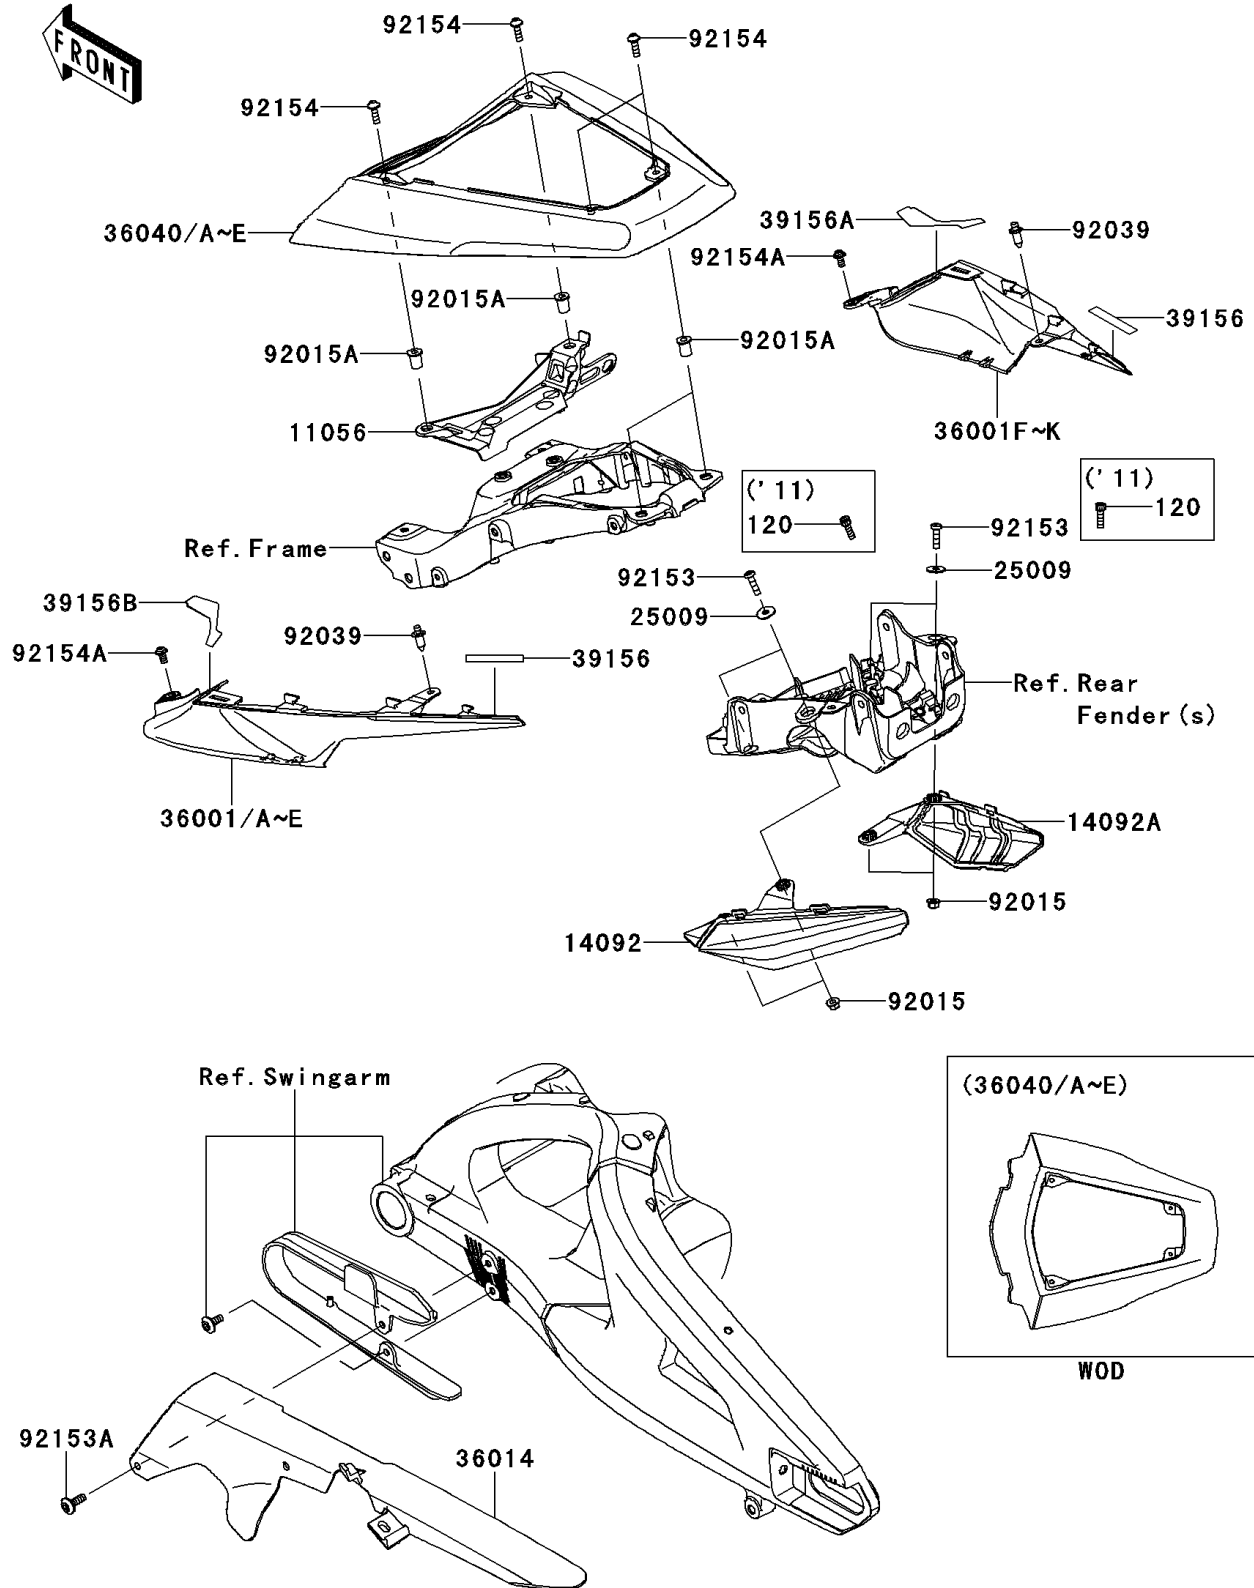

2012 NINJA® ZX™ -10R PARTS DIAGRAM

Side Covers/Chain Cover

F2610

2012 NINJA® ZX™ -10R PARTS LIST

Side Covers/Chain Cover

ITEM NAME	PART NUMBER	QUANTITY
-----------	-------------	----------