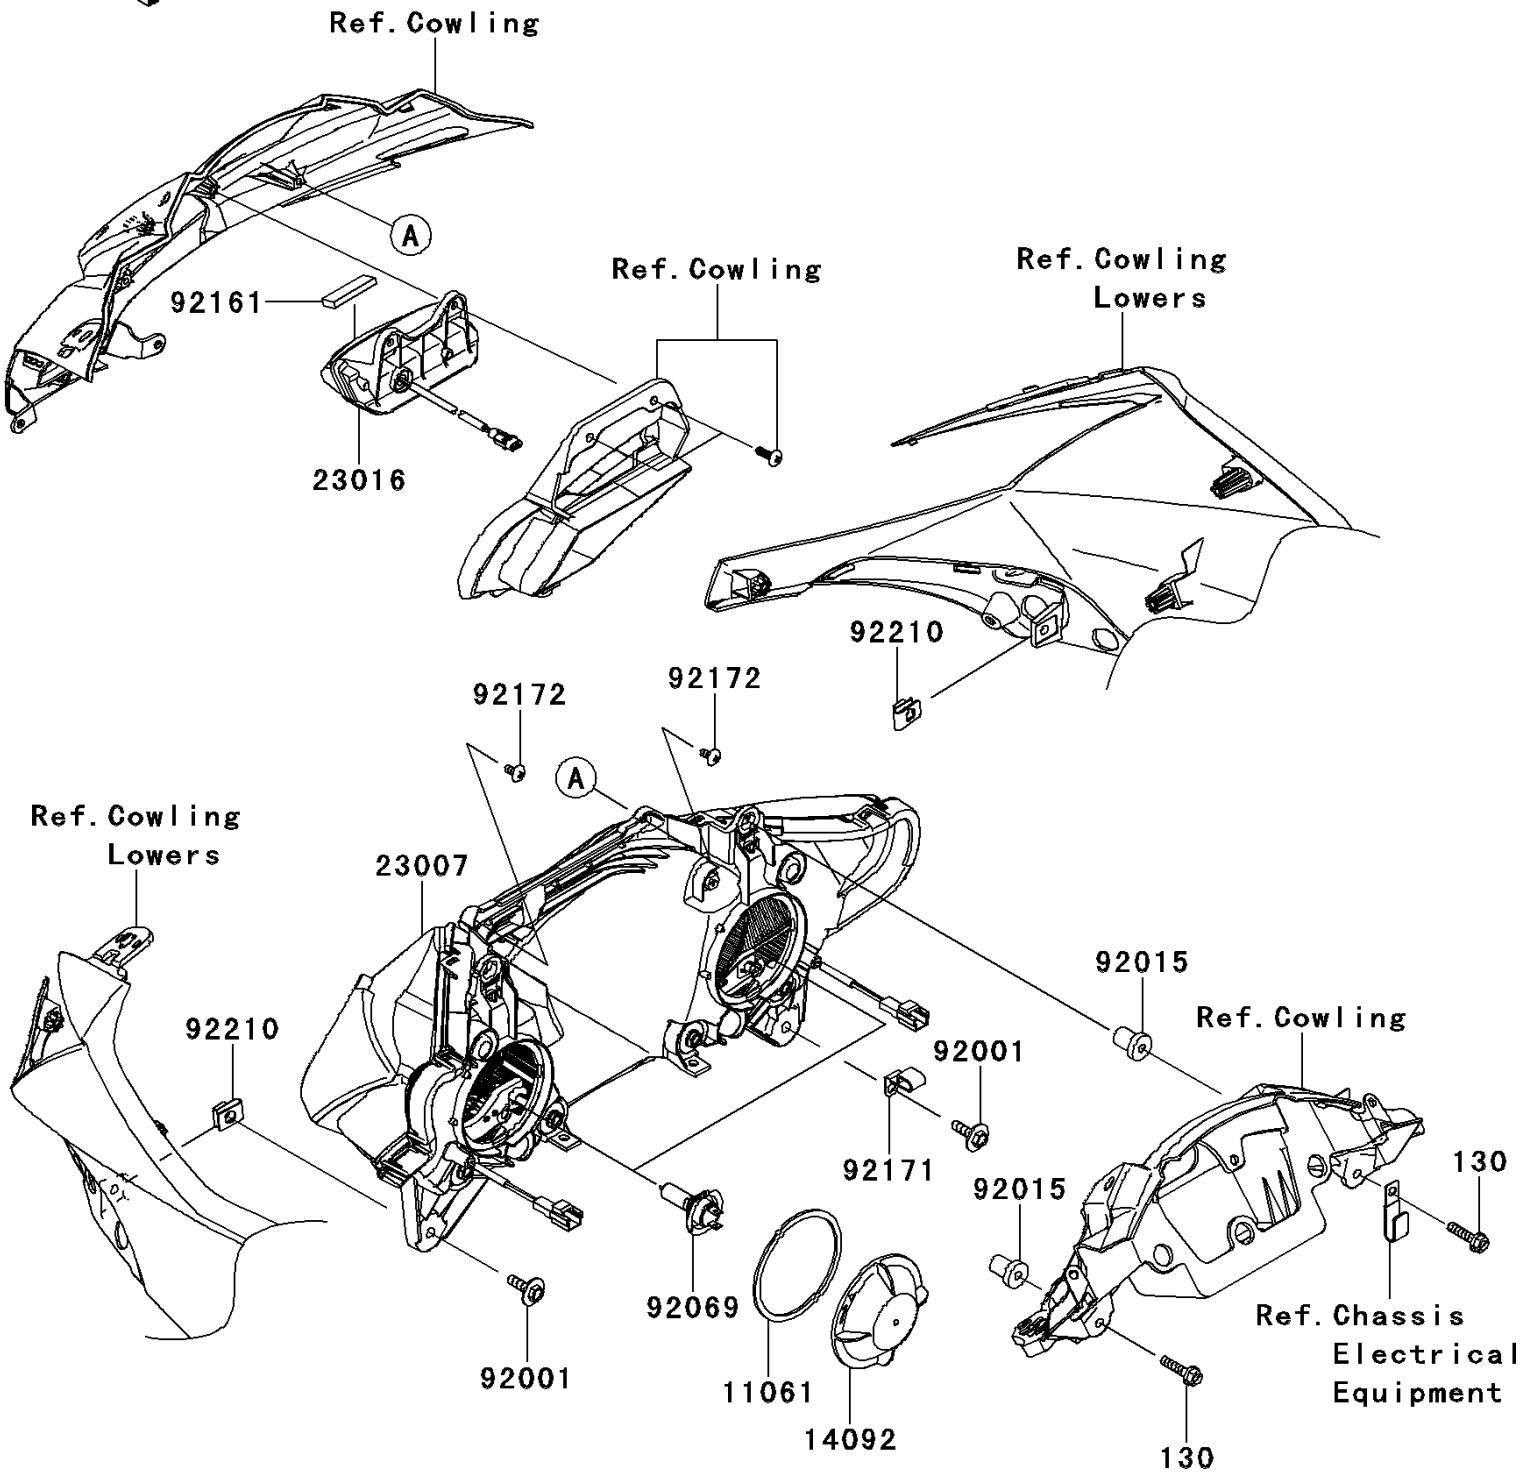

2012 NINJA® ZX™ -10R PARTS DIAGRAM

Headlight(s)

F2710

2012 NINJA® ZX™ -10R PARTS LIST

Headlight(s)

ITEM NAME	PART NUMBER	QUANTITY
GASKET (Ref # 11061)	11061-0746	2
COVER,HEAD LAMP (Ref # 14092)	14092-0793	2
LENS-COMP,HEAD LAMP (Ref # 23007)	23007-0155	1
LAMP-ASSY,POSITION LAMP (Ref # 23016)	23016-0045	1
BOLT,UPSET-WP,6X22 (Ref # 92001)	92001-1774	2
NUT,RUBBER,6MM (Ref # 92015)	92015-1692	2
BULB,12V 55W,H7 (Ref # 92069)	92069-1126	2
DAMPER,12X40X5 (Ref # 92161)	92161-0972	1
CLAMP (Ref # 92171)	92171-0926	1
SCREW,TAPPING,5X10 (Ref # 92172)	92172-0262	2
NUT (Ref # 92210)	92210-0130	2
BOLT-FLANGED,6X25 (Ref # 130)	130BB0625	2