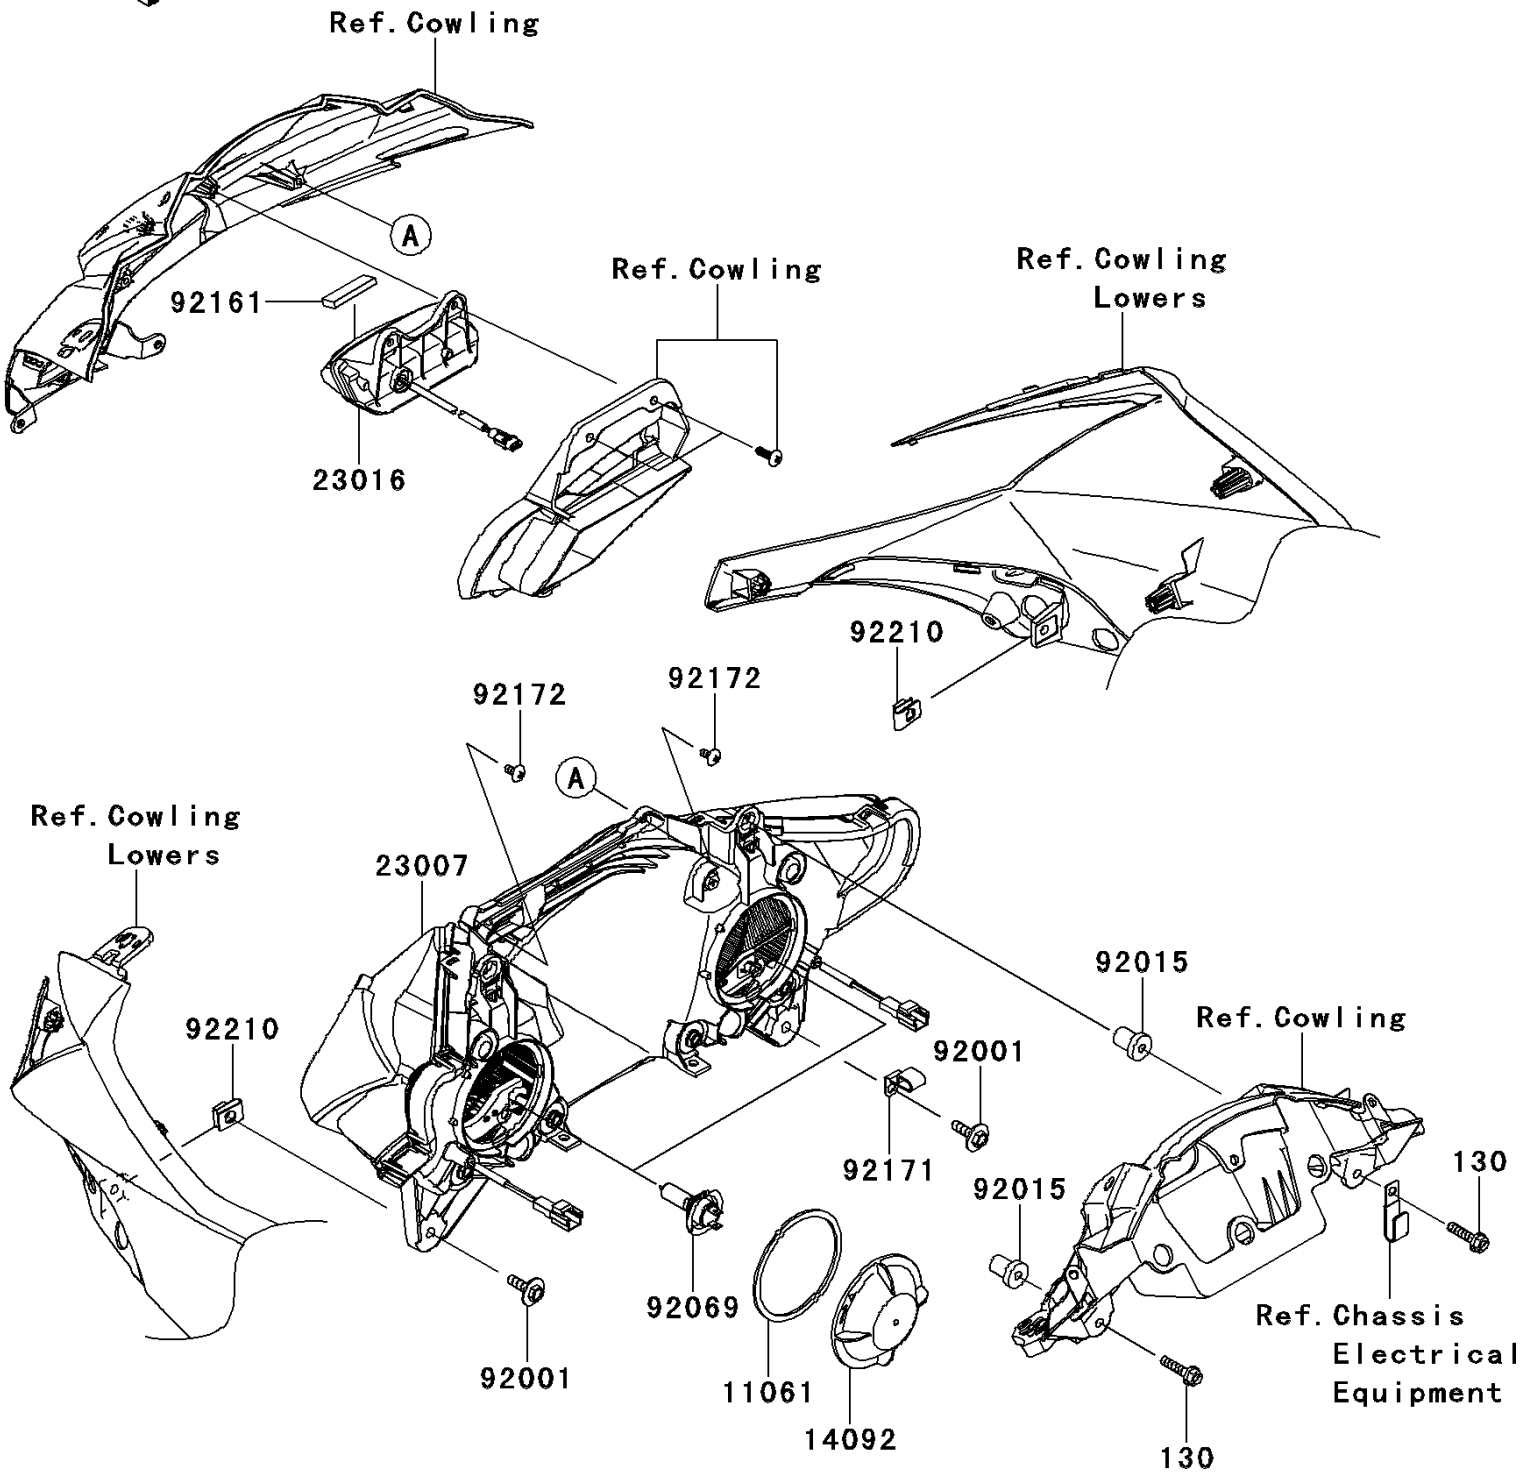

# 2012 NINJA® ZX™ -10R PARTS DIAGRAM

Headlight(s)

F2710

## 2012 NINJA® ZX™ -10R PARTS LIST

### Headlight(s)

ITEM NAME	PART NUMBER	QUANTITY
GASKET (Ref # 11061)	11061-0746	2
COVER,HEAD LAMP (Ref # 14092)	14092-0793	2
LENS-COMP,HEAD LAMP (Ref # 23007)	23007-0155	1
LAMP-ASSY,POSITION LAMP (Ref # 23016)	23016-0045	1
BOLT,UPSET-WP,6X22 (Ref # 92001)	92001-1774	2
NUT,RUBBER,6MM (Ref # 92015)	92015-1692	2
BULB,12V 55W,H7 (Ref # 92069)	92069-1126	2
DAMPER,12X40X5 (Ref # 92161)	92161-0972	1
CLAMP (Ref # 92171)	92171-0926	1
SCREW,TAPPING,5X10 (Ref # 92172)	92172-0262	2
NUT (Ref # 92210)	92210-0130	2
BOLT-FLANGED,6X25 (Ref # 130)	130BB0625	2