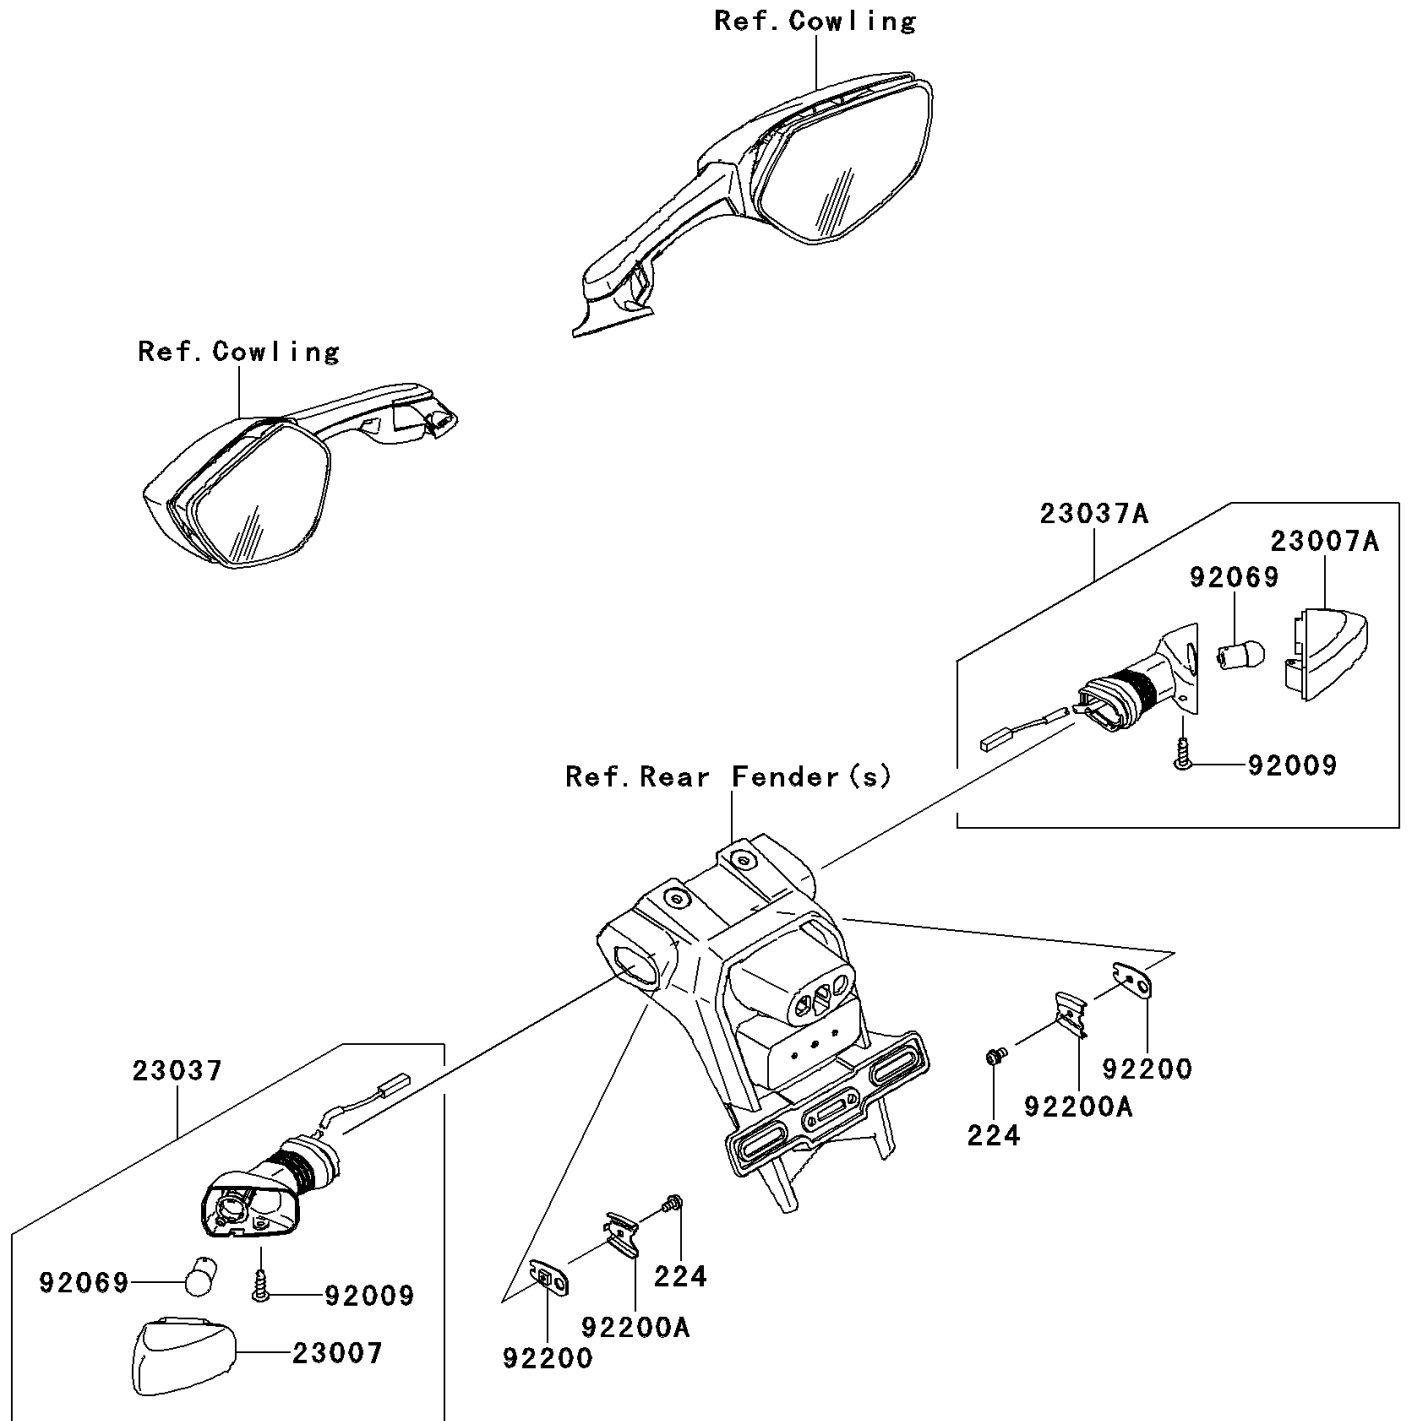

2014 NINJA® ZX™ -10R PARTS DIAGRAM

Turn Signals

F2730

2014 NINJA® ZX™ -10R PARTS LIST

Turn Signals

ITEM NAME	PART NUMBER	QUANTITY
LENS-COMP,SIGNAL LAMP (Ref # 23007)	23007-0102	1
LENS-COMP,SIGNAL LAMP (Ref # 23007A)	23007-0103	1
LAMP-ASSY-SIGNAL,RR,LH (Ref # 23037)	23037-0184	1
LAMP-ASSY-SIGNAL,RR,RH (Ref # 23037A)	23037-0185	1
SCREW,4X16,BLACK (Ref # 92009)	92009-1158	2
BULB,12V 10W (Ref # 92069)	92069-0020	2
WASHER,SIGNAL LAMP (Ref # 92200)	92200-0164	2
WASHER,SIGNAL LAMP (Ref # 92200A)	92200-0165	2
SCREW-PAN-WP-CROS,4X8 (Ref # 224)	224AB0408	2