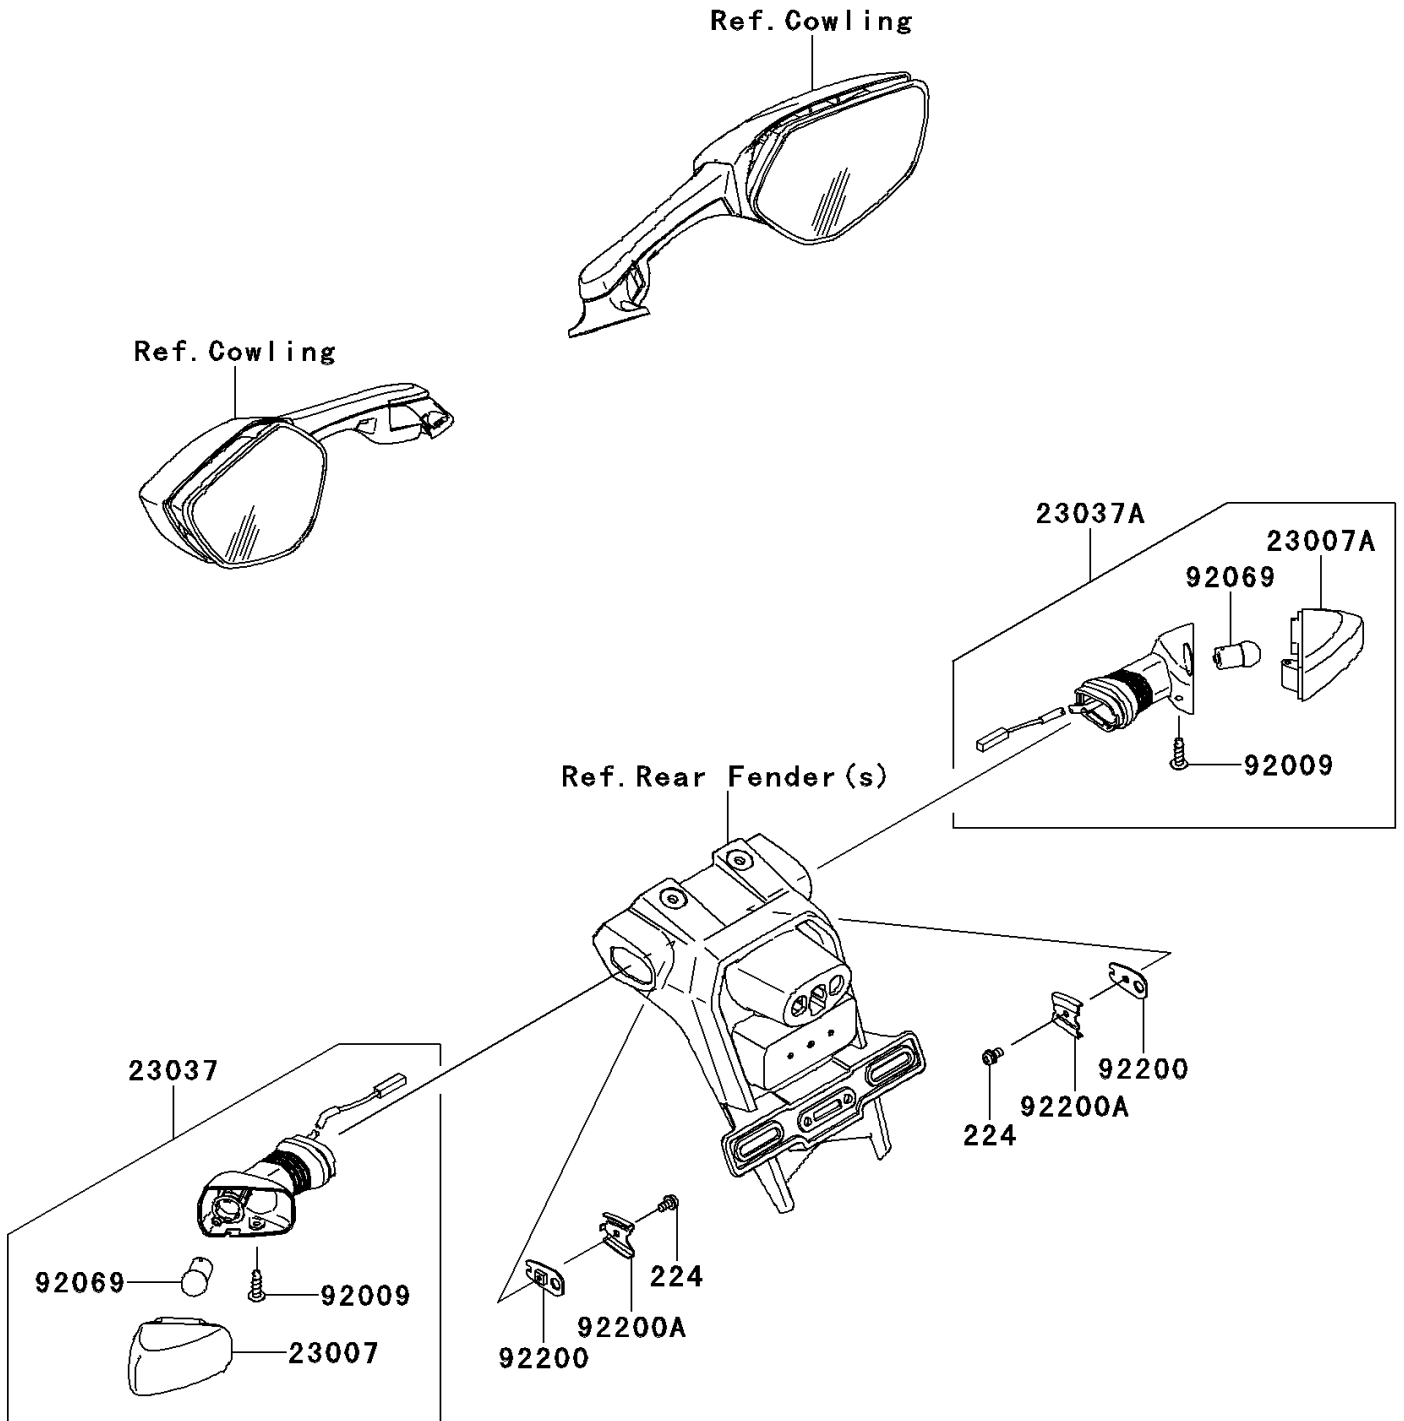

2012 NINJA[®] ZX[™]-10R PARTS DIAGRAM

Turn Signals

F2730

2012 NINJA® ZX™ -10R PARTS LIST

Turn Signals

ITEM NAME	PART NUMBER	QUANTITY
-----------	-------------	----------