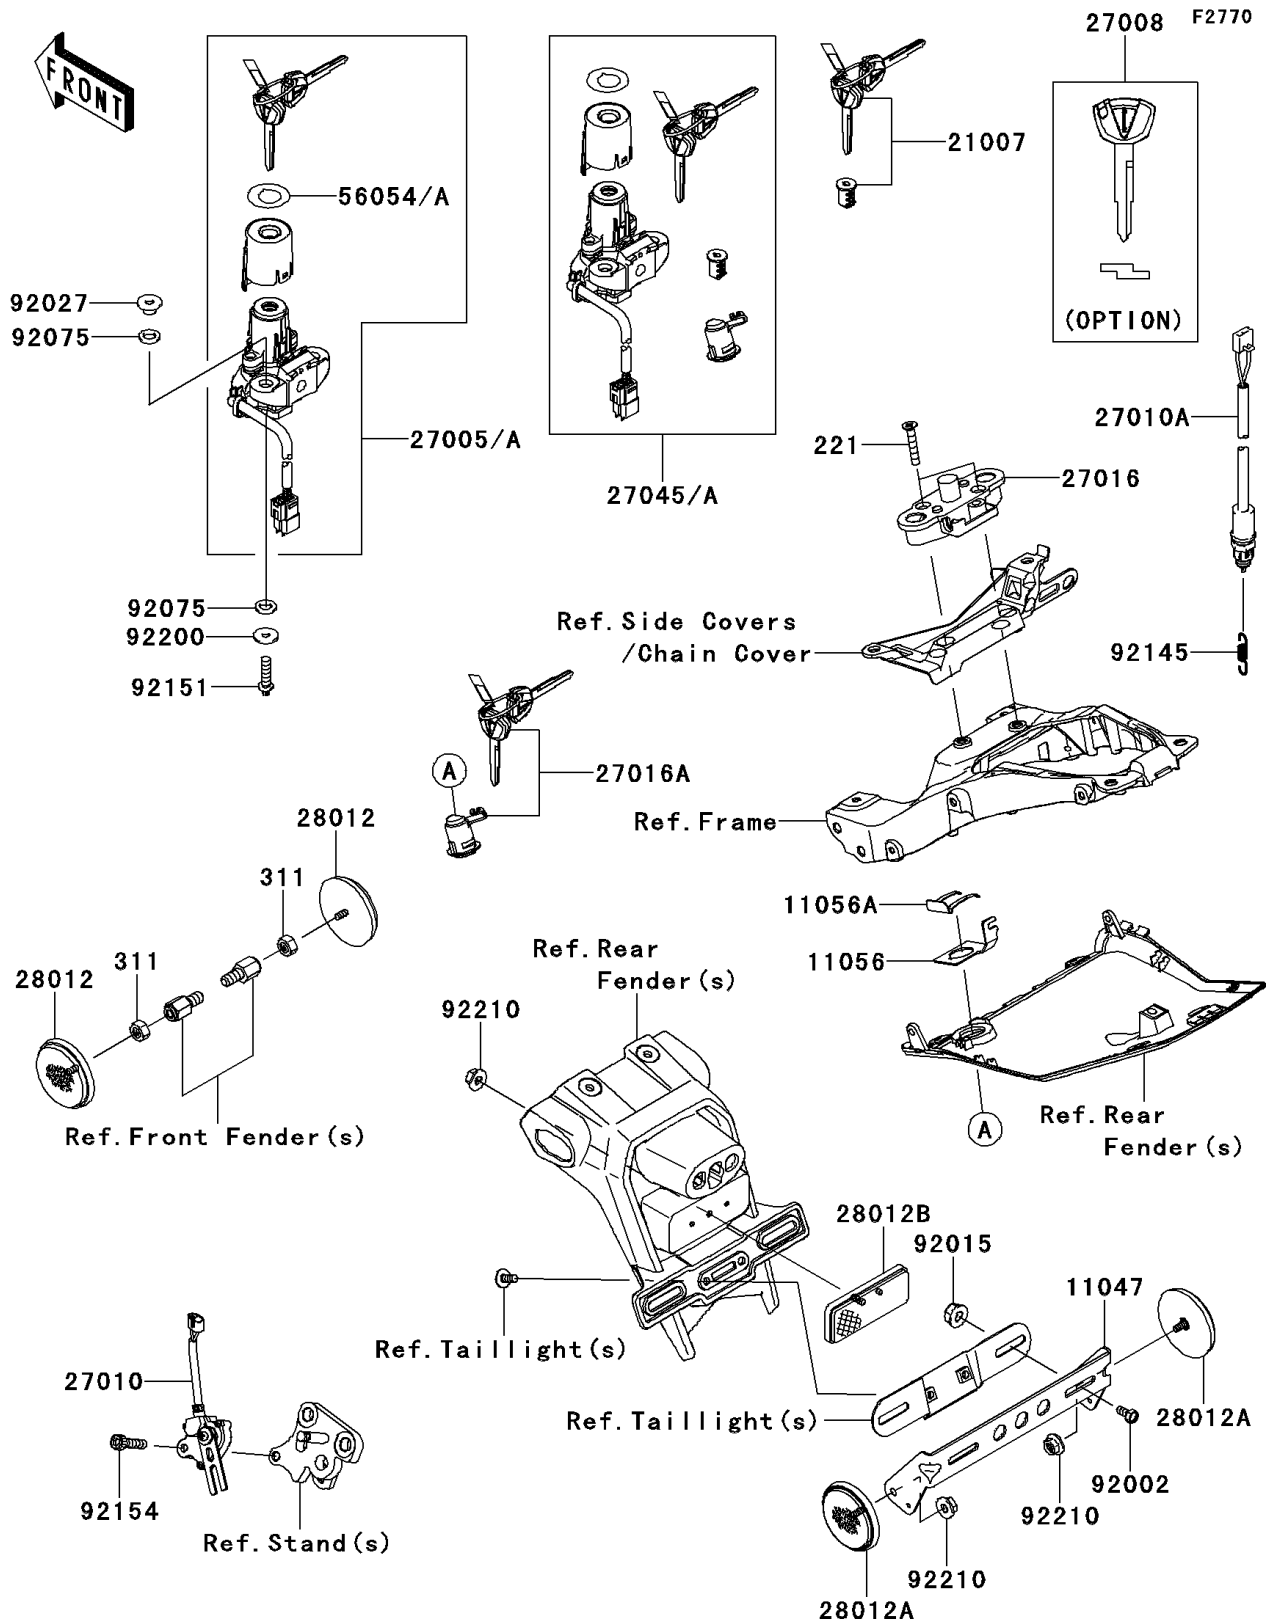

2012 NINJA® ZX™ -10R PARTS DIAGRAM

Ignition Switch/Locks/Reflectors

2012 NINJA® ZX™ -10R PARTS LIST

Ignition Switch/Locks/Reflectors

ITEM NAME	PART NUMBER	QUANTITY
-----------	-------------	----------