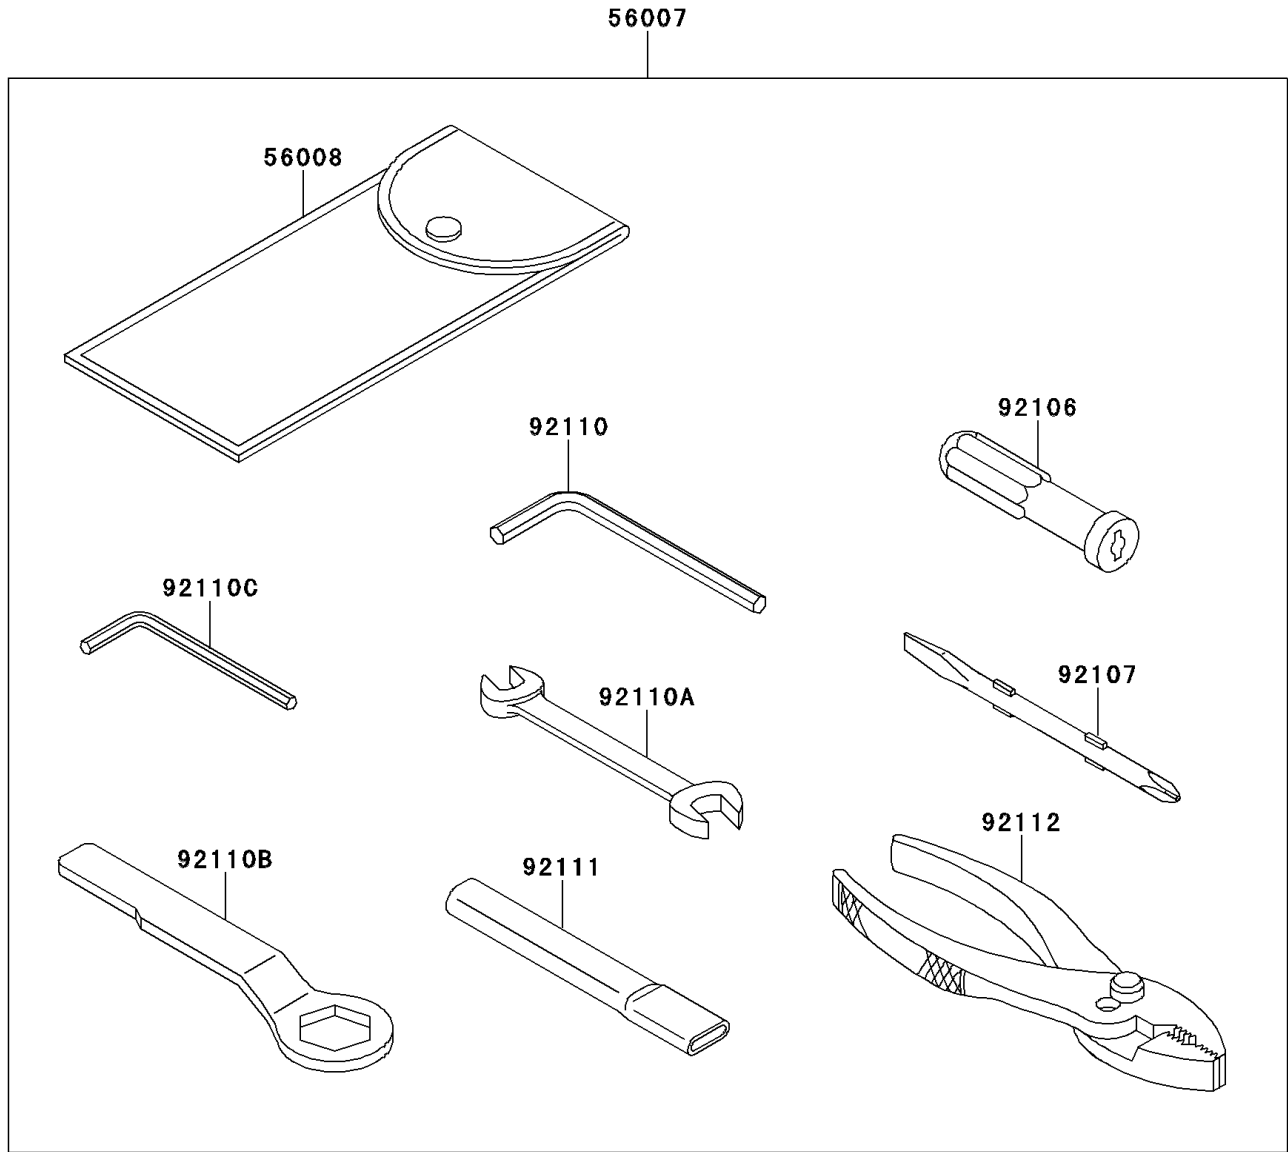

2013 NINJA® ZX™ -10R PARTS DIAGRAM

Owner's Tools

F2810

2013 NINJA® ZX™ -10R PARTS LIST

Owner's Tools

ITEM NAME	PART NUMBER	QUANTITY
TOOL-KIT (Ref # 56007)	56007-0094	1
BAG,TOOL (Ref # 56008)	56008-1075	1
GASKET-LIQUID,TB1211F,CLEAR (Ref # 92104)	92104-0004	1
GASKET-LIQUID,TB1216B,BLACK (Ref # 92104A)	92104-1064	1
GASKET-LIQUID,TB1207B,BLACK (Ref # 92104B)	92104-2068	1
GRIP-SCREW DRIVER (Ref # 92106)	92106-1001	1
TOOL-DRIVER,#2PHILLIPS&SLOT (Ref # 92107)	92107-1051	1
TOOL-WRENCH,ALLEN,5MM (Ref # 92110)	92110-1015	1
TOOL-WRENCH,OPEN END,10X12 (Ref # 92110A)	92110-1152	1
TOOL-WRENCH,BOX END,32MM (Ref # 92110B)	92110-1161	1
TOOL-WRENCH,ALLEN,4MM (Ref # 92110C)	92110-3703	1
TOOL-BAR,BOX END WRENCH (Ref # 92111)	92111-1051	1
TOOL-PLIERS (Ref # 92112)	92112-1001	1