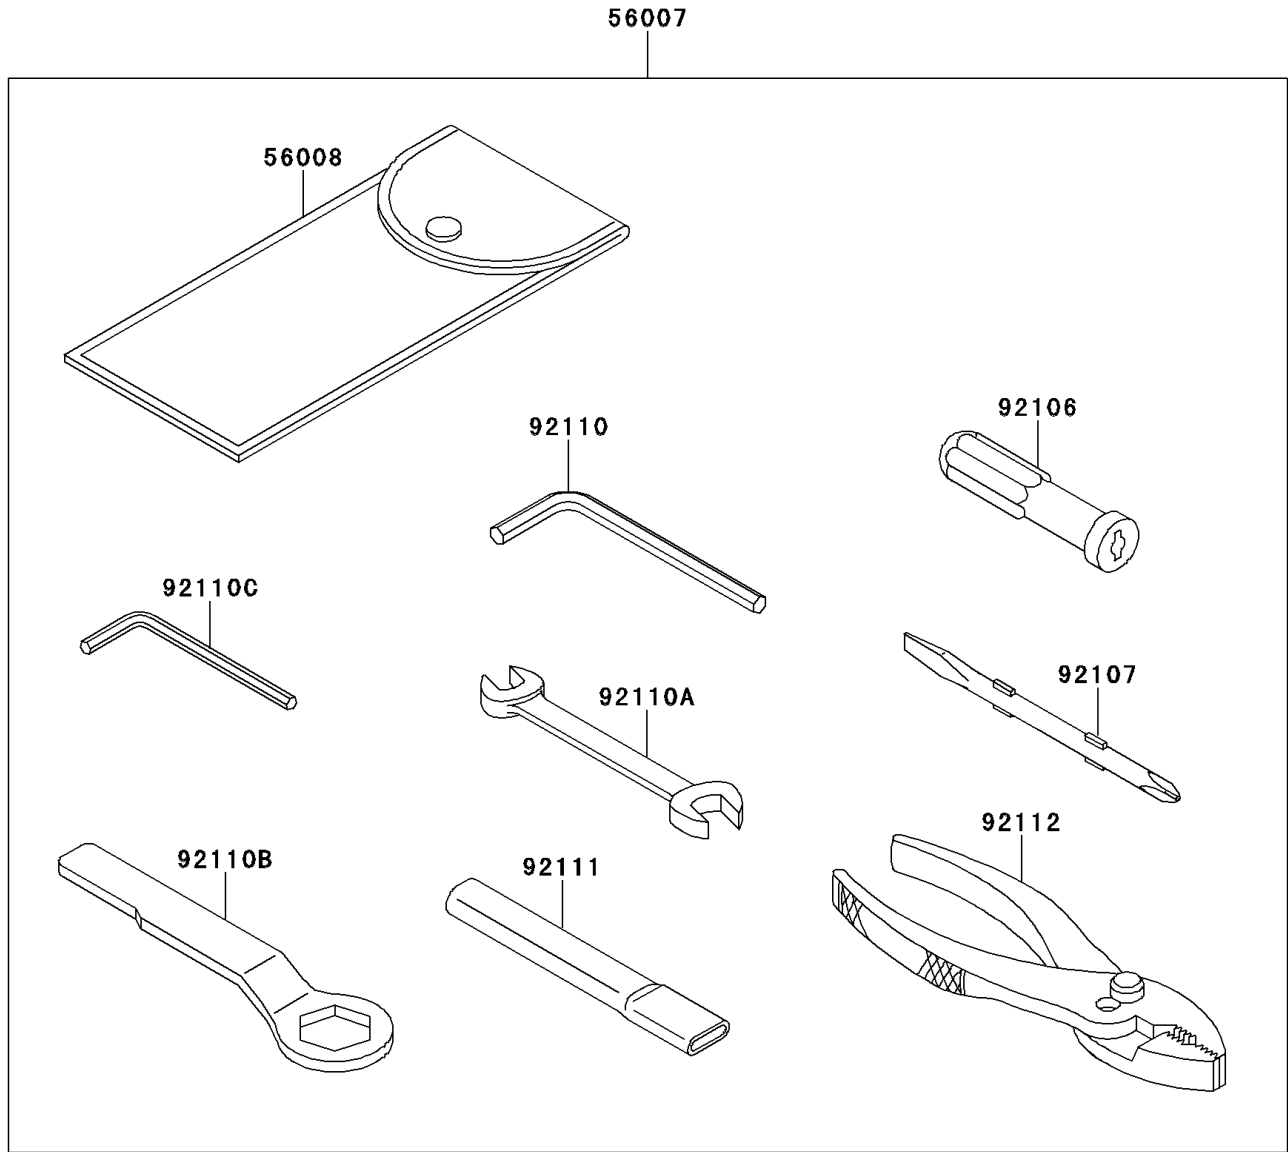

# 2012 NINJA® ZX™ -10R PARTS DIAGRAM

Owner's Tools

F2810

# 2012 NINJA® ZX™ -10R PARTS LIST

Owner's Tools

ITEM NAME	PART NUMBER	QUANTITY
-----------	-------------	----------