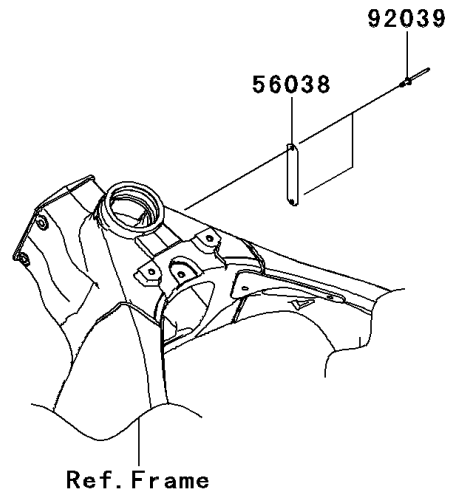

2012 NINJA® ZX™ -10R PARTS DIAGRAM

Labels

F2860

Ref. Fuel Tank

Ref. Frame

Ref. Rear Fender (s)

Ref. Rear Fender (s)

Ref. Side Covers /Chain Cover

Ref. Side Covers /Chain Cover

2012 NINJA® ZX™ -10R PARTS LIST

Labels

ITEM NAME	PART NUMBER	QUANTITY
-----------	-------------	----------