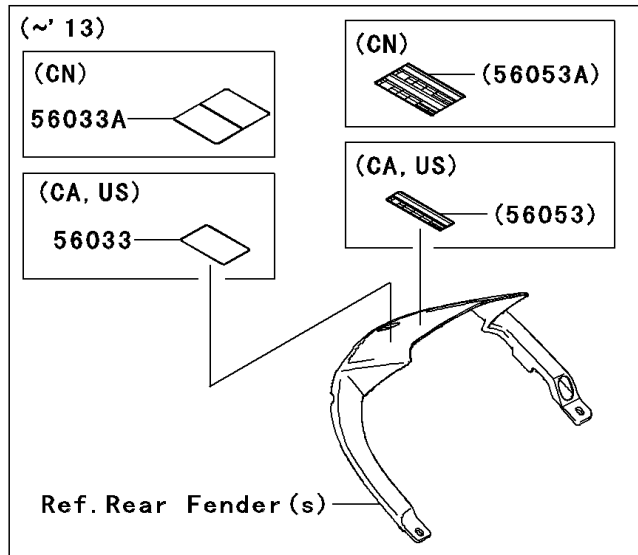

2012 NINJA® ZX™ -10R PARTS DIAGRAM

Labels

F2860

Ref. Fuel Tank

Ref. Frame

Ref. Rear Fender (s)

Ref. Rear Fender (s)

Ref. Side Covers /Chain Cover

Ref. Side Covers /Chain Cover

2012 NINJA® ZX™ -10R PARTS LIST

Labels

ITEM NAME	PART NUMBER	QUANTITY
-----------	-------------	----------