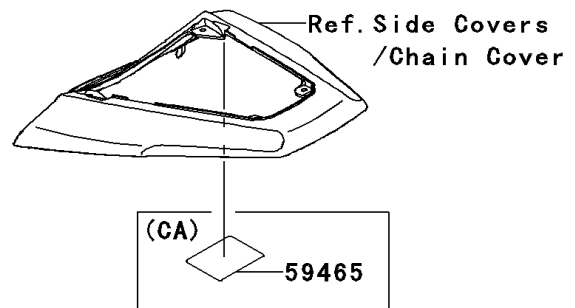

2012 NINJA® ZX™ -10R PARTS DIAGRAM

Labels

F2860

Ref. Fuel Tank

Ref. Frame

Ref. Rear Fender (s)

Ref. Rear Fender (s)

Ref. Side Covers /Chain Cover

Ref. Side Covers /Chain Cover

2012 NINJA® ZX™ -10R PARTS LIST

Labels

ITEM NAME	PART NUMBER	QUANTITY
-----------	-------------	----------