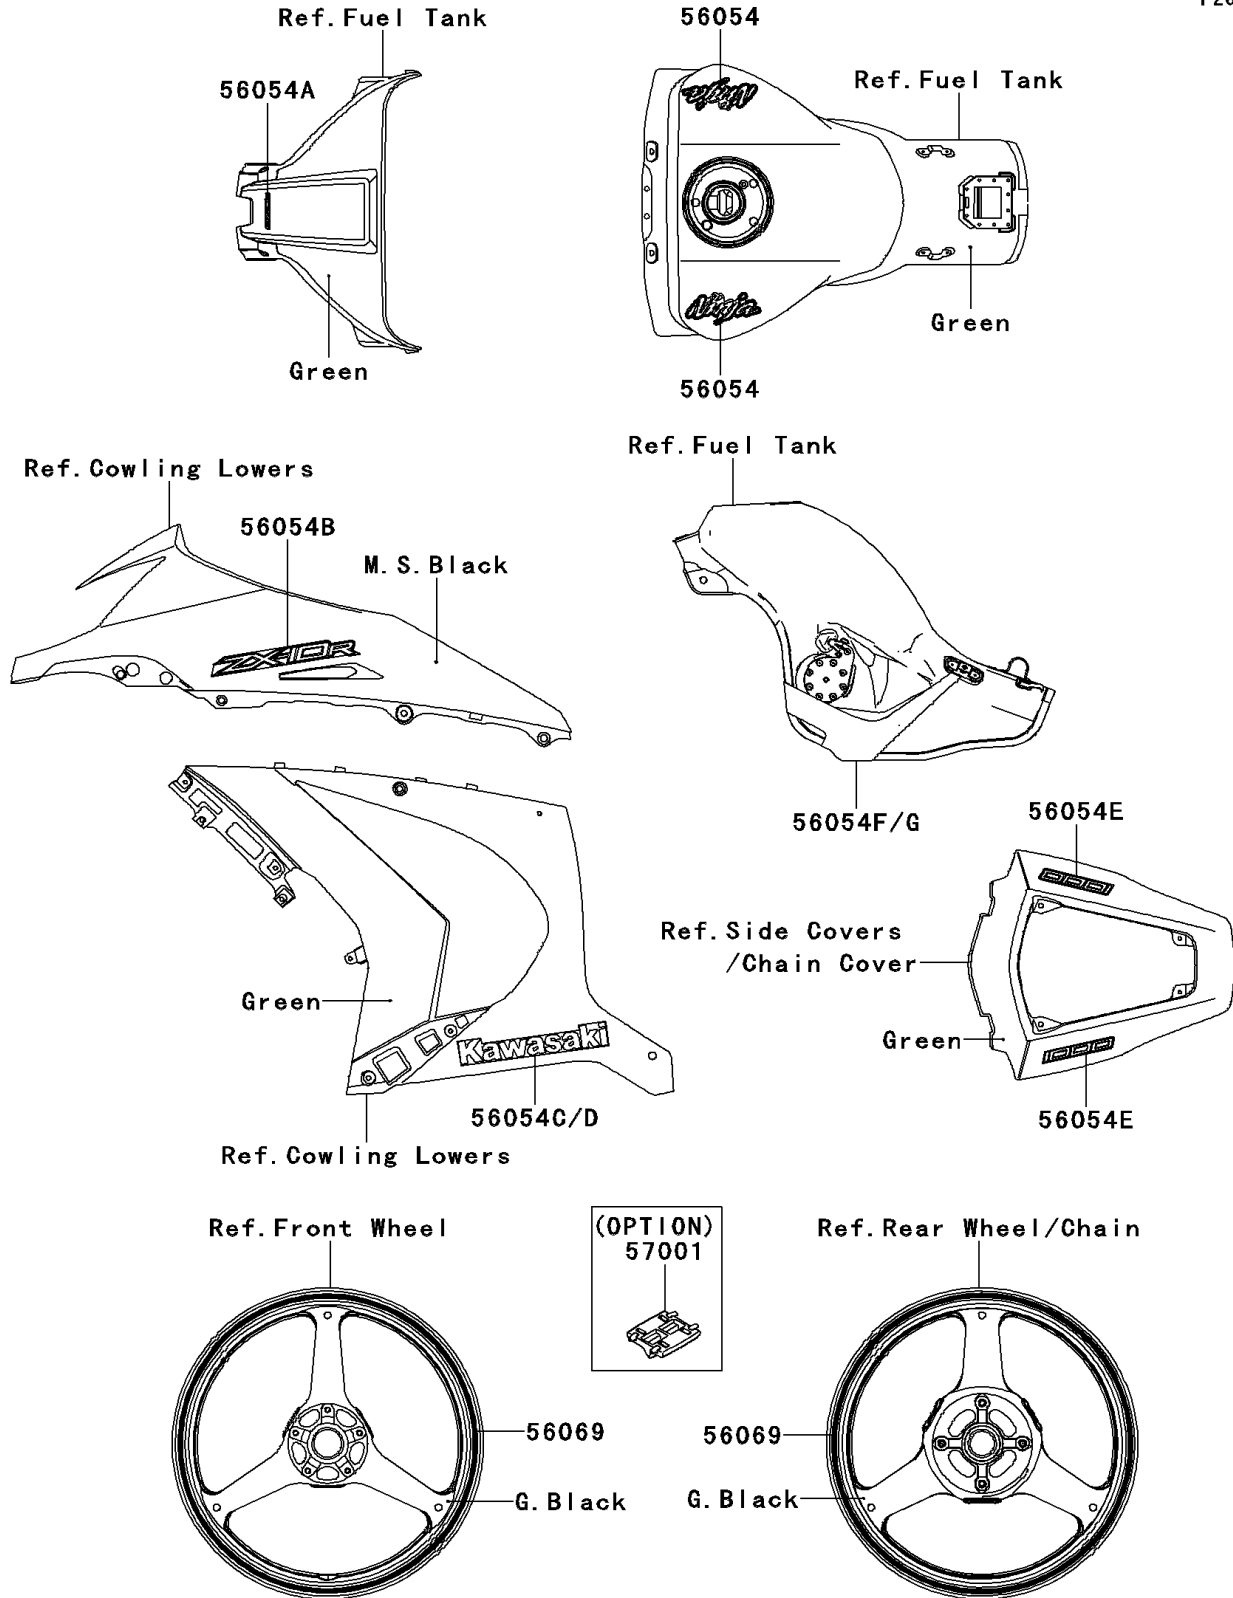

2012 NINJA® ZX™-10R PARTS DIAGRAM

Decals(Green)(JCF)(CA,US)

F2861B

2012 NINJA® ZX™ -10R PARTS LIST

Decals(Green)(JCF)(CA,US)

ITEM NAME	PART NUMBER	QUANTITY
-----------	-------------	----------