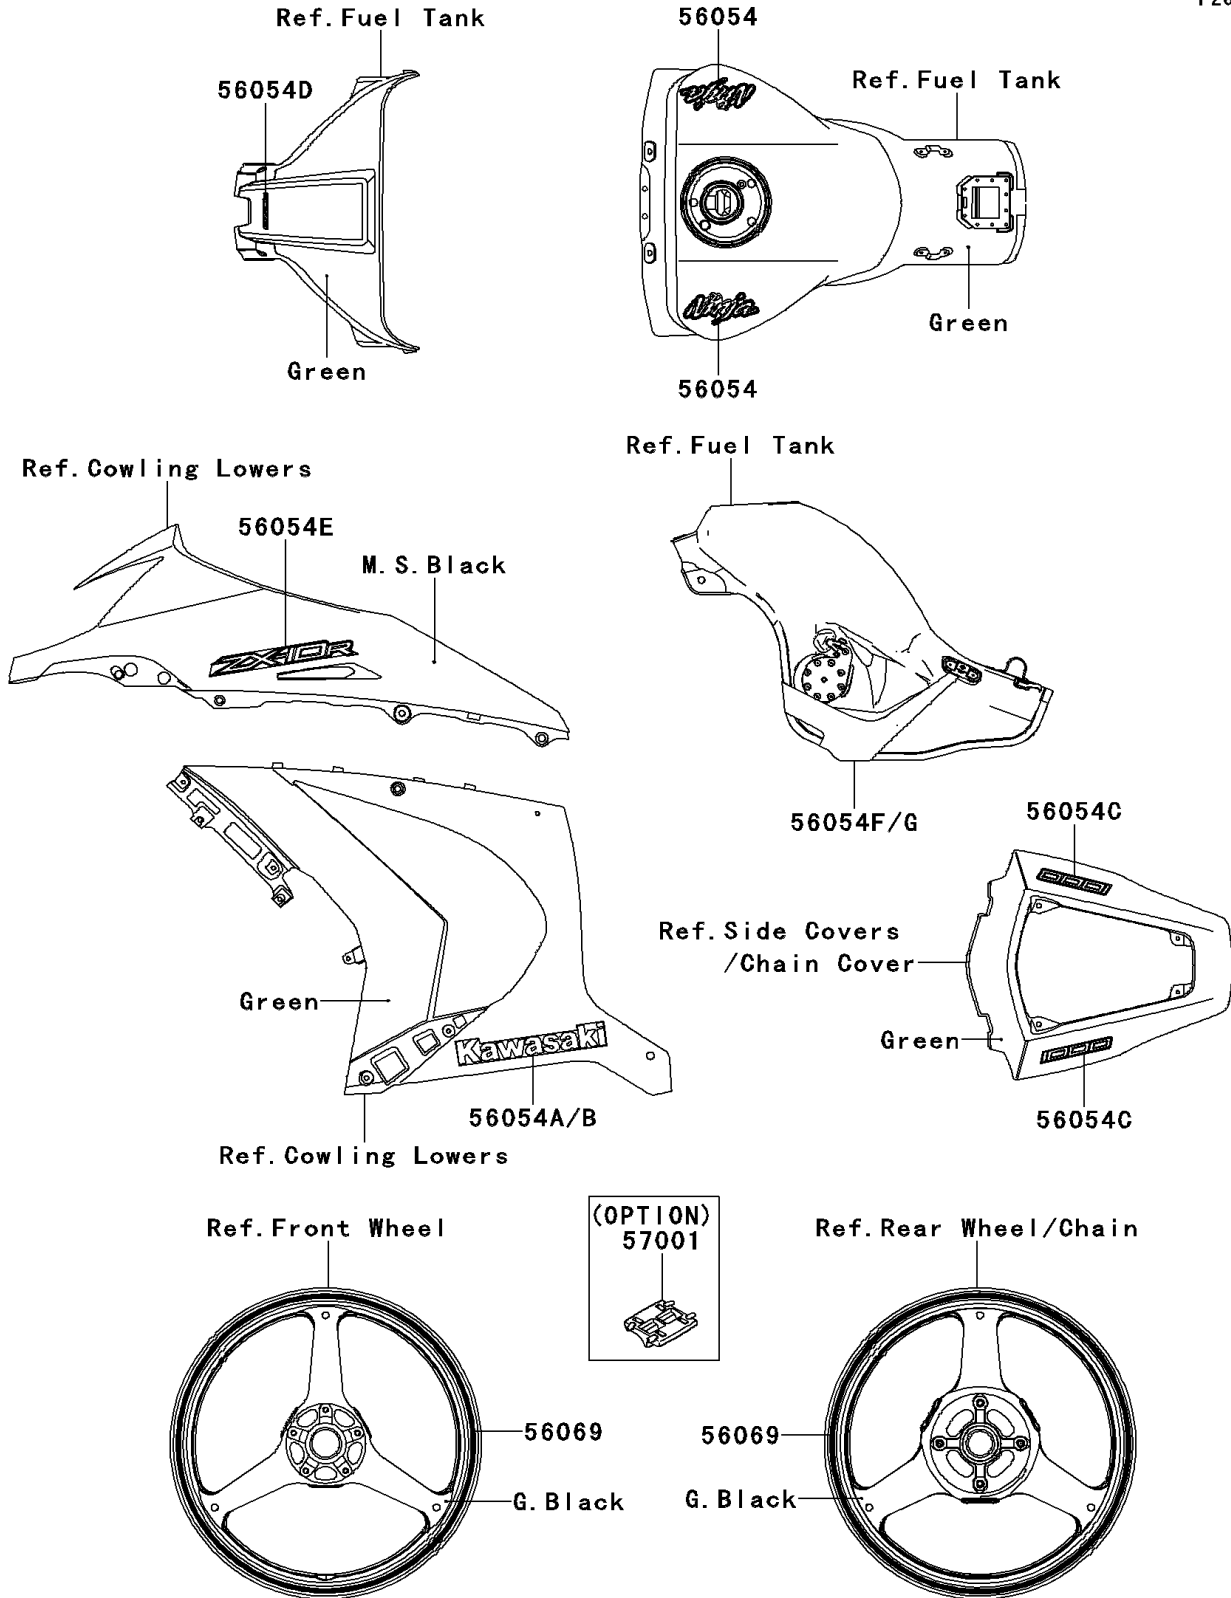

# 2012 NINJA® ZX™-10R PARTS DIAGRAM

Decals(Green)(JCF)(CN)

F2861C

# 2012 NINJA® ZX™ -10R PARTS LIST

Decals(Green)(JCF)(CN)

ITEM NAME	PART NUMBER	QUANTITY
-----------	-------------	----------