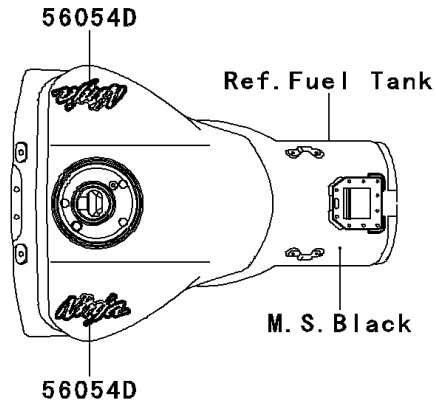

2012 NINJA® ZX™-10R PARTS DIAGRAM

Decals(Gray)(JCF)(CA,US)

F2861D

2012 NINJA® ZX™ -10R PARTS LIST

Decals(Gray)(JCF)(CA,US)

ITEM NAME	PART NUMBER	QUANTITY
MARK,SIDE COWL.,UPP,ZX-10R (Ref # 56054)	56054-0901	2
MARK,SIDE COWL.,LH,KAWASAKI (Ref # 56054A)	56054-0902	1
MARK,SIDE COWL.,RH,KAWASAKI (Ref # 56054B)	56054-0903	1
MARK,TAIL COVER,1000 (Ref # 56054C)	56054-0904	2
MARK,FUEL TANK,NINJA (Ref # 56054D)	56054-0963	2
MARK,TANK COVER,ZX-10R (Ref # 56054E)	56054-0964	1
PATTERN,WHEEL,RED,4X1353 (Ref # 56069)	56069-1659	4
RIM STRIPE APPLICATOR (Ref # 57001)	57001-1752	AR