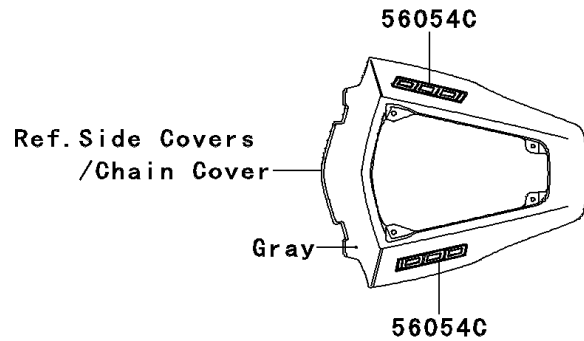

2012 NINJA® ZX™-10R PARTS DIAGRAM

Decals(Gray)(JCF)(CA,US)

F2861D

2012 NINJA® ZX™ -10R PARTS LIST

Decals(Gray)(JCF)(CA,US)

ITEM NAME	PART NUMBER	QUANTITY
MARK,SIDE COWL.,UPP,ZX-10R (Ref # 56054)	56054-0901	2
MARK,SIDE COWL.,LH,KAWASAKI (Ref # 56054A)	56054-0902	1
MARK,SIDE COWL.,RH,KAWASAKI (Ref # 56054B)	56054-0903	1
MARK,TAIL COVER,1000 (Ref # 56054C)	56054-0904	2
MARK,FUEL TANK,NINJA (Ref # 56054D)	56054-0963	2
MARK,TANK COVER,ZX-10R (Ref # 56054E)	56054-0964	1
PATTERN,WHEEL,RED,4X1353 (Ref # 56069)	56069-1659	4
RIM STRIPE APPLICATOR (Ref # 57001)	57001-1752	AR