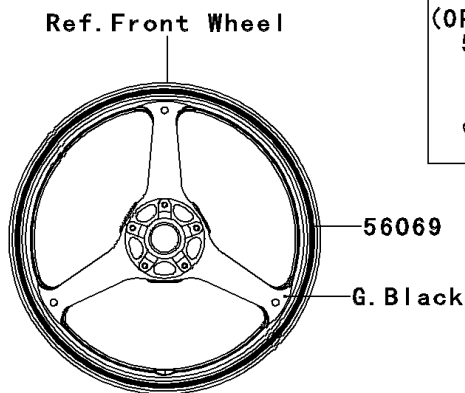

2012 NINJA® ZX™-10R PARTS DIAGRAM

Decals(Gray)(JCF)(CA,US)

F2861D

2012 NINJA® ZX™ -10R PARTS LIST

Decals(Gray)(JCF)(CA,US)

ITEM NAME	PART NUMBER	QUANTITY
MARK,SIDE COWL.,UPP,ZX-10R (Ref # 56054)	56054-0901	2
MARK,SIDE COWL.,LH,KAWASAKI (Ref # 56054A)	56054-0902	1
MARK,SIDE COWL.,RH,KAWASAKI (Ref # 56054B)	56054-0903	1
MARK,TAIL COVER,1000 (Ref # 56054C)	56054-0904	2
MARK,FUEL TANK,NINJA (Ref # 56054D)	56054-0963	2
MARK,TANK COVER,ZX-10R (Ref # 56054E)	56054-0964	1
PATTERN,WHEEL,RED,4X1353 (Ref # 56069)	56069-1659	4
RIM STRIPE APPLICATOR (Ref # 57001)	57001-1752	AR