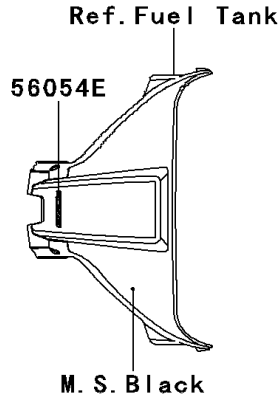

2012 NINJA® ZX™-10R PARTS DIAGRAM

Decals(Gray)(JCF)(CA,US)

F2861D

2012 NINJA® ZX™ -10R PARTS LIST

Decals(Gray)(JCF)(CA,US)

ITEM NAME	PART NUMBER	QUANTITY
MARK,SIDE COWL.,UPP,ZX-10R (Ref # 56054)	56054-0901	2
MARK,SIDE COWL.,LH,KAWASAKI (Ref # 56054A)	56054-0902	1
MARK,SIDE COWL.,RH,KAWASAKI (Ref # 56054B)	56054-0903	1
MARK,TAIL COVER,1000 (Ref # 56054C)	56054-0904	2
MARK,FUEL TANK,NINJA (Ref # 56054D)	56054-0963	2
MARK,TANK COVER,ZX-10R (Ref # 56054E)	56054-0964	1
PATTERN,WHEEL,RED,4X1353 (Ref # 56069)	56069-1659	4
RIM STRIPE APPLICATOR (Ref # 57001)	57001-1752	AR