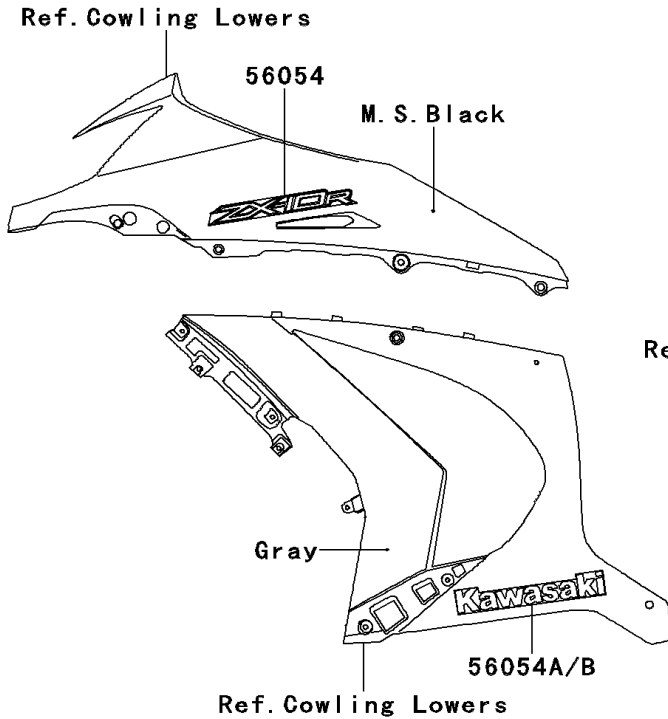

2012 NINJA® ZX™-10R PARTS DIAGRAM

Decals(Gray)(JCF)(CA,US)

F2861D

2012 NINJA® ZX™ -10R PARTS LIST

Decals(Gray)(JCF)(CA,US)

ITEM NAME	PART NUMBER	QUANTITY
MARK,SIDE COWL.,UPP,ZX-10R (Ref # 56054)	56054-0901	2
MARK,SIDE COWL.,LH,KAWASAKI (Ref # 56054A)	56054-0902	1
MARK,SIDE COWL.,RH,KAWASAKI (Ref # 56054B)	56054-0903	1
MARK,TAIL COVER,1000 (Ref # 56054C)	56054-0904	2
MARK,FUEL TANK,NINJA (Ref # 56054D)	56054-0963	2
MARK,TANK COVER,ZX-10R (Ref # 56054E)	56054-0964	1
PATTERN,WHEEL,RED,4X1353 (Ref # 56069)	56069-1659	4
RIM STRIPE APPLICATOR (Ref # 57001)	57001-1752	AR