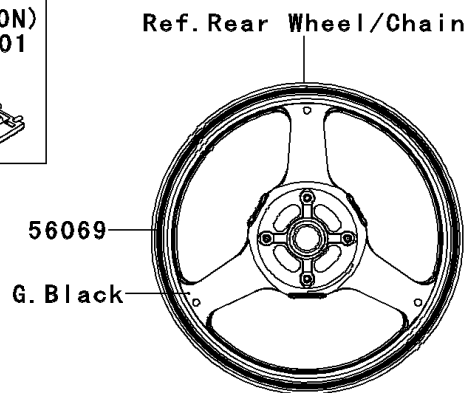

2012 NINJA® ZX™-10R PARTS DIAGRAM

Decals(Gray)(JCF)(CA,US)

F2861D

2012 NINJA® ZX™ -10R PARTS LIST

Decals(Gray)(JCF)(CA,US)

ITEM NAME	PART NUMBER	QUANTITY
MARK,SIDE COWL.,UPP,ZX-10R (Ref # 56054)	56054-0901	2
MARK,SIDE COWL.,LH,KAWASAKI (Ref # 56054A)	56054-0902	1
MARK,SIDE COWL.,RH,KAWASAKI (Ref # 56054B)	56054-0903	1
MARK,TAIL COVER,1000 (Ref # 56054C)	56054-0904	2
MARK,FUEL TANK,NINJA (Ref # 56054D)	56054-0963	2
MARK,TANK COVER,ZX-10R (Ref # 56054E)	56054-0964	1
PATTERN,WHEEL,RED,4X1353 (Ref # 56069)	56069-1659	4
RIM STRIPE APPLICATOR (Ref # 57001)	57001-1752	AR