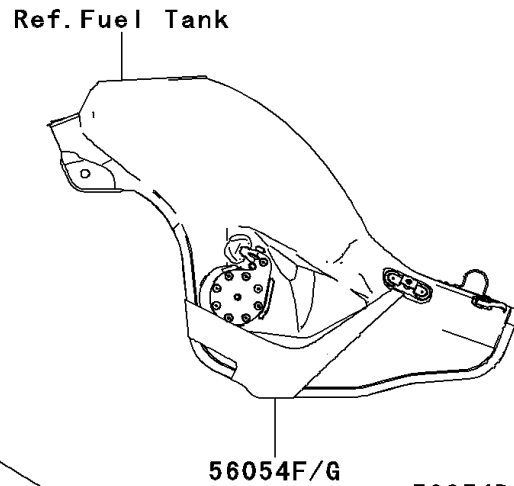

2012 NINJA® ZX™-10R PARTS DIAGRAM

Decals(Red)(JCF)

F2861E

2012 NINJA® ZX™ -10R PARTS LIST

Decals(Red)(JCF)

ITEM NAME	PART NUMBER	QUANTITY
-----------	-------------	----------