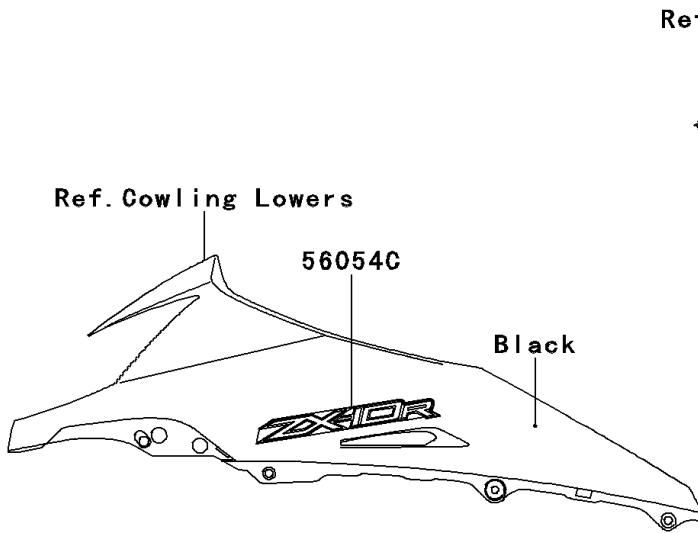

2012 NINJA® ZX™-10R PARTS DIAGRAM

Decals(Red)(JCF)

F2861E

2012 NINJA® ZX™ -10R PARTS LIST

Decals(Red)(JCF)

ITEM NAME	PART NUMBER	QUANTITY
-----------	-------------	----------