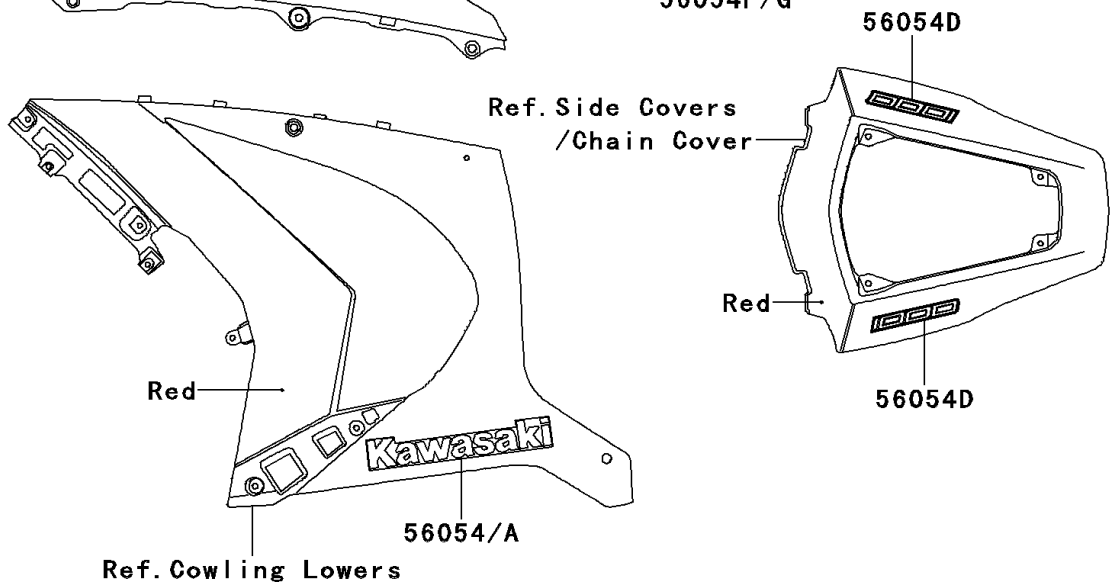

2012 NINJA® ZX™-10R PARTS DIAGRAM

Decals(Red)(JCF)

F2861E

2012 NINJA® ZX™ -10R PARTS LIST

Decals(Red)(JCF)

ITEM NAME	PART NUMBER	QUANTITY
-----------	-------------	----------