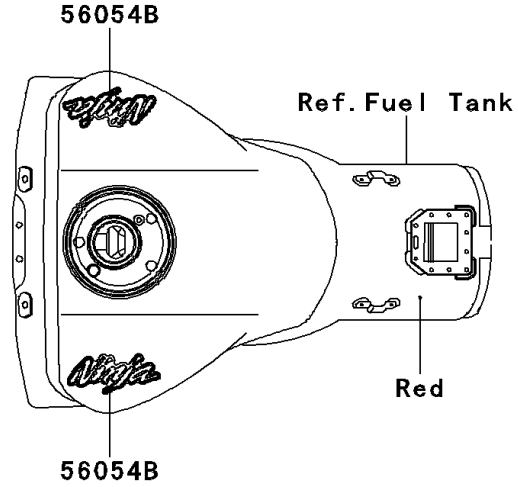

2012 NINJA® ZX™-10R PARTS DIAGRAM

Decals(Red)(JCF)

F2861E

2012 NINJA® ZX™ -10R PARTS LIST

Decals(Red)(JCF)

ITEM NAME	PART NUMBER	QUANTITY
-----------	-------------	----------