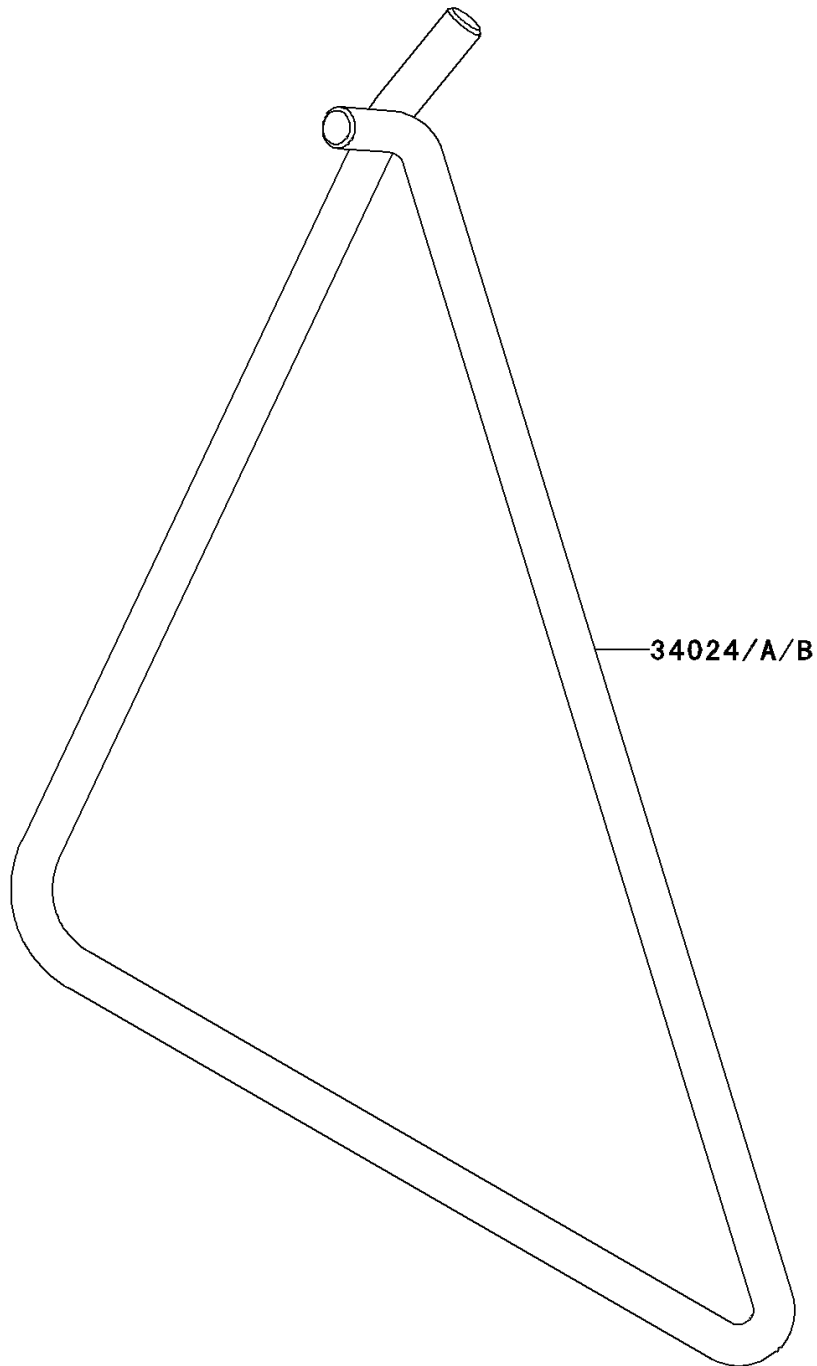

# 2004 KX85 PARTS DIAGRAM

Stand(s)

F2190

## 2004 KX85 PARTS LIST

Stand(s)

ITEM NAME	PART NUMBER	QUANTITY
STAND-SIDE,G.GRAY (Ref # 34024A)	34024-1404-GD	1