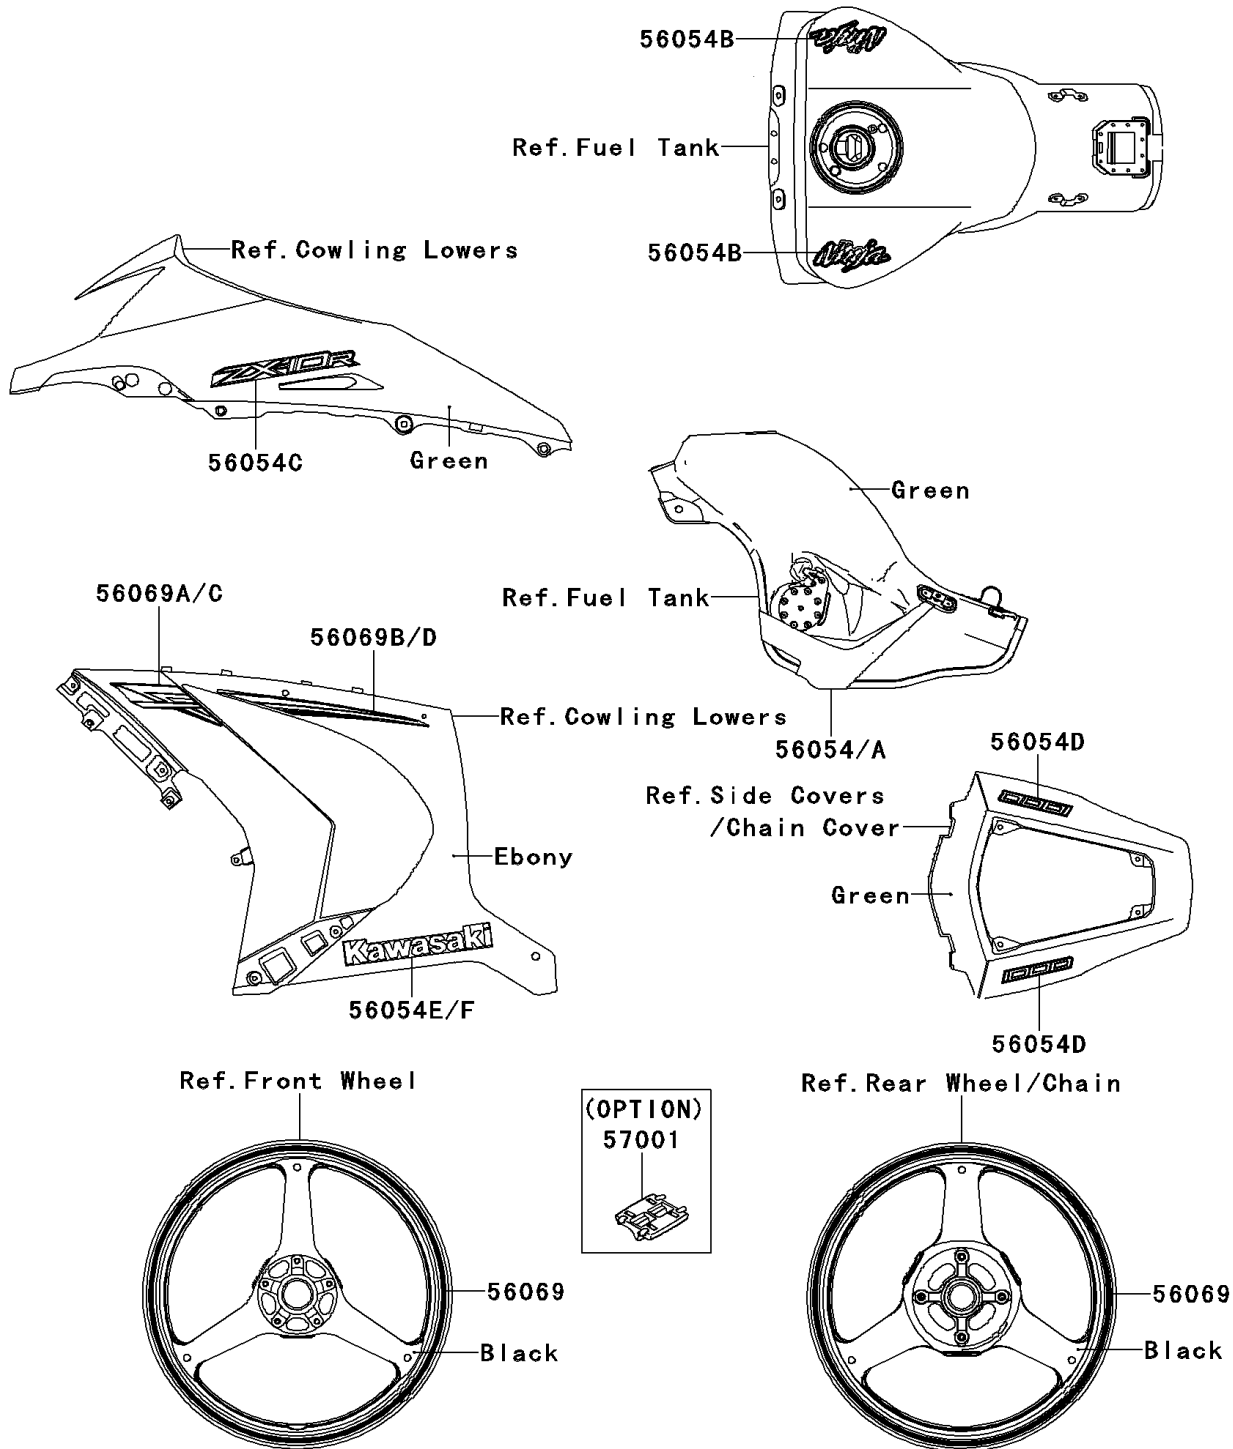

2014 NINJA® ZX™ -10R PARTS DIAGRAM

Decals(Green)(JEF)

F2861H

2014 NINJA® ZX™ -10R PARTS LIST

Decals(Green)(JEF)

ITEM NAME	PART NUMBER	QUANTITY
MARK,FUEL TANK,LWR,LH (Ref # 56054)	56054-0931	1
MARK,FUEL TANK,LWR,RH (Ref # 56054A)	56054-0932	1
MARK,FUEL TANK,NINJA (Ref # 56054B)	56054-1321	2
MARK,UPP COWL.,ZX-10R (Ref # 56054C)	56054-1322	2
MARK,TAIL COVER,1000 (Ref # 56054D)	56054-1323	2
MARK,LWR COWL.,LH,KAWASAKI (Ref # 56054E)	56054-1324	1
MARK,LWR COWL.,RH,KAWASAKI (Ref # 56054F)	56054-1325	1
PATTERN,WHEEL,GREEN,4X1353 (Ref # 56069)	56069-0103	4
PATTERN,SIDE COWL.,LH,FR (Ref # 56069A)	56069-4239	1
PATTERN,SIDE COWL.,LH,RR (Ref # 56069B)	56069-4240	1
PATTERN,SIDE COWL.,RH,FR (Ref # 56069C)	56069-4241	1
PATTERN,SIDE COWL.,RH,RR (Ref # 56069D)	56069-4242	1
RIM STRIPE APPLICATOR (Ref # 57001)	57001-1752	AR