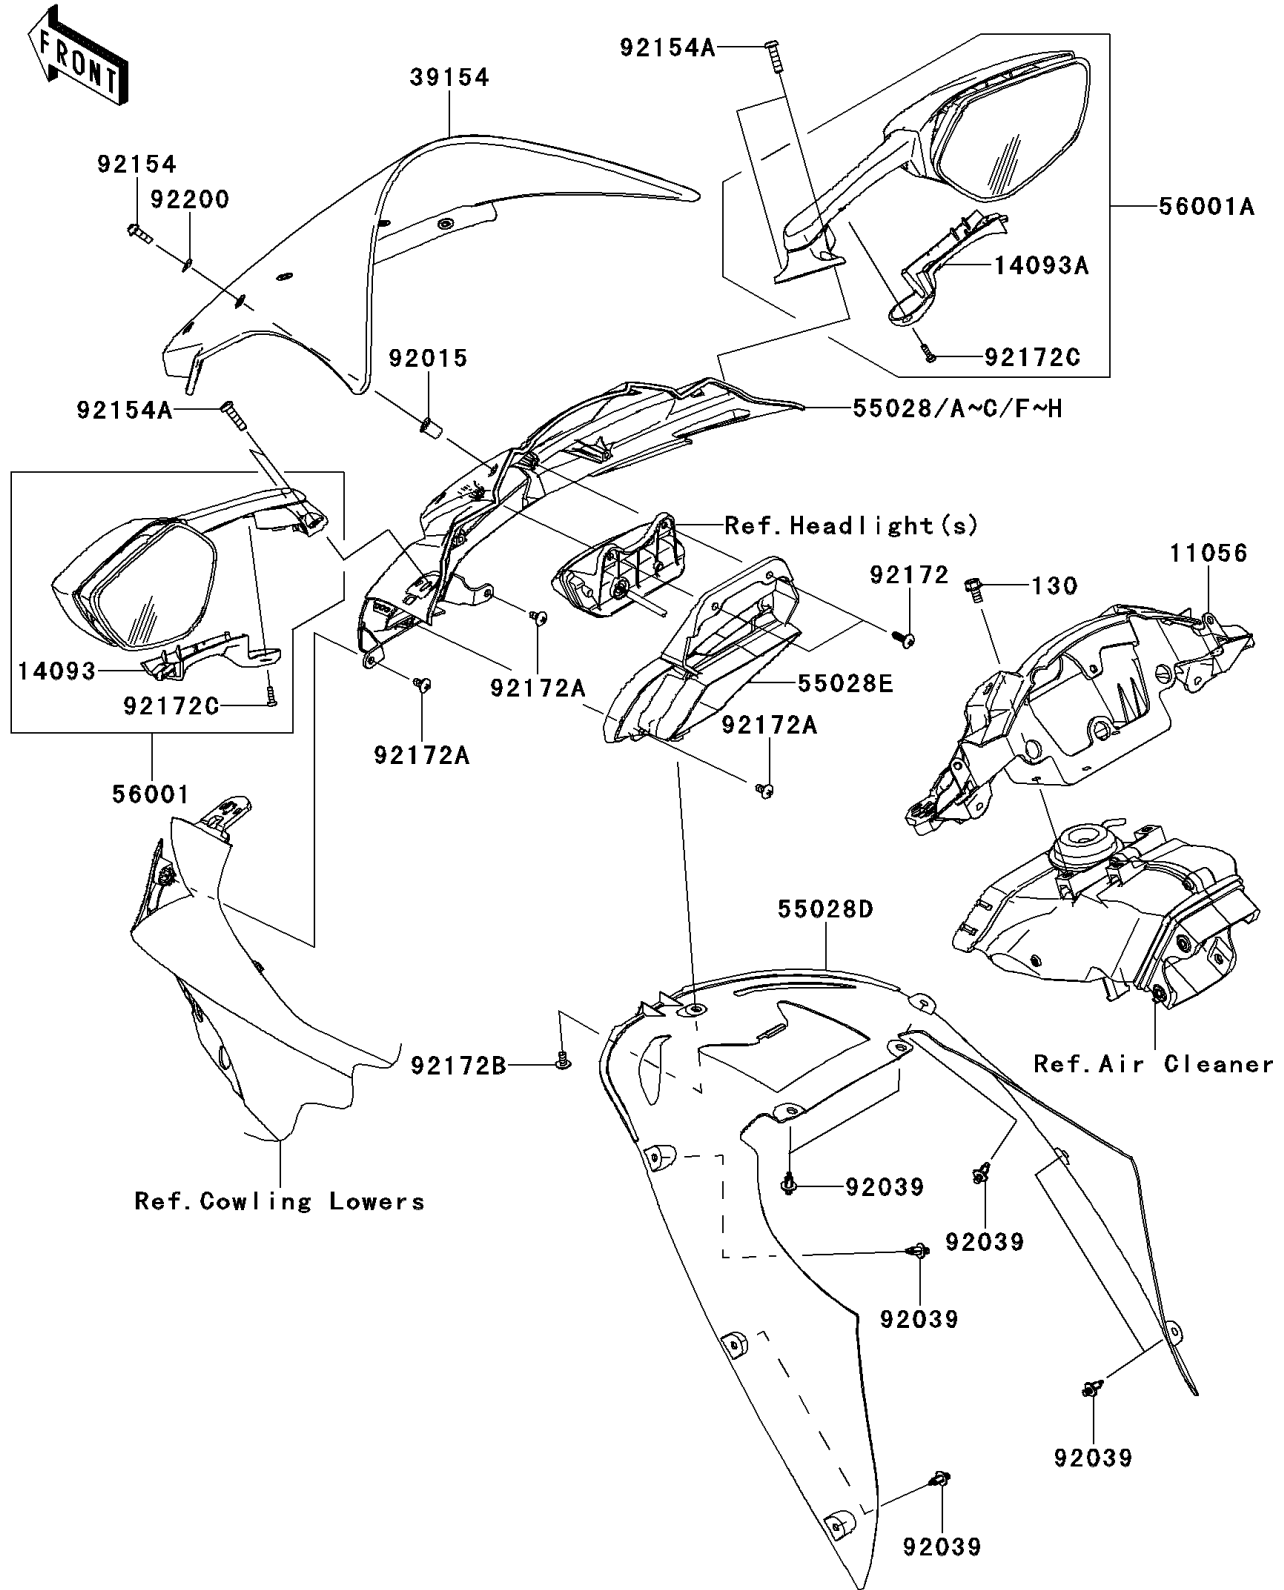

2012 NINJA® ZX™ -10R PARTS DIAGRAM

Cowling

F2871

2012 NINJA® ZX™ -10R PARTS LIST

Cowling

ITEM NAME	PART NUMBER	QUANTITY
-----------	-------------	----------