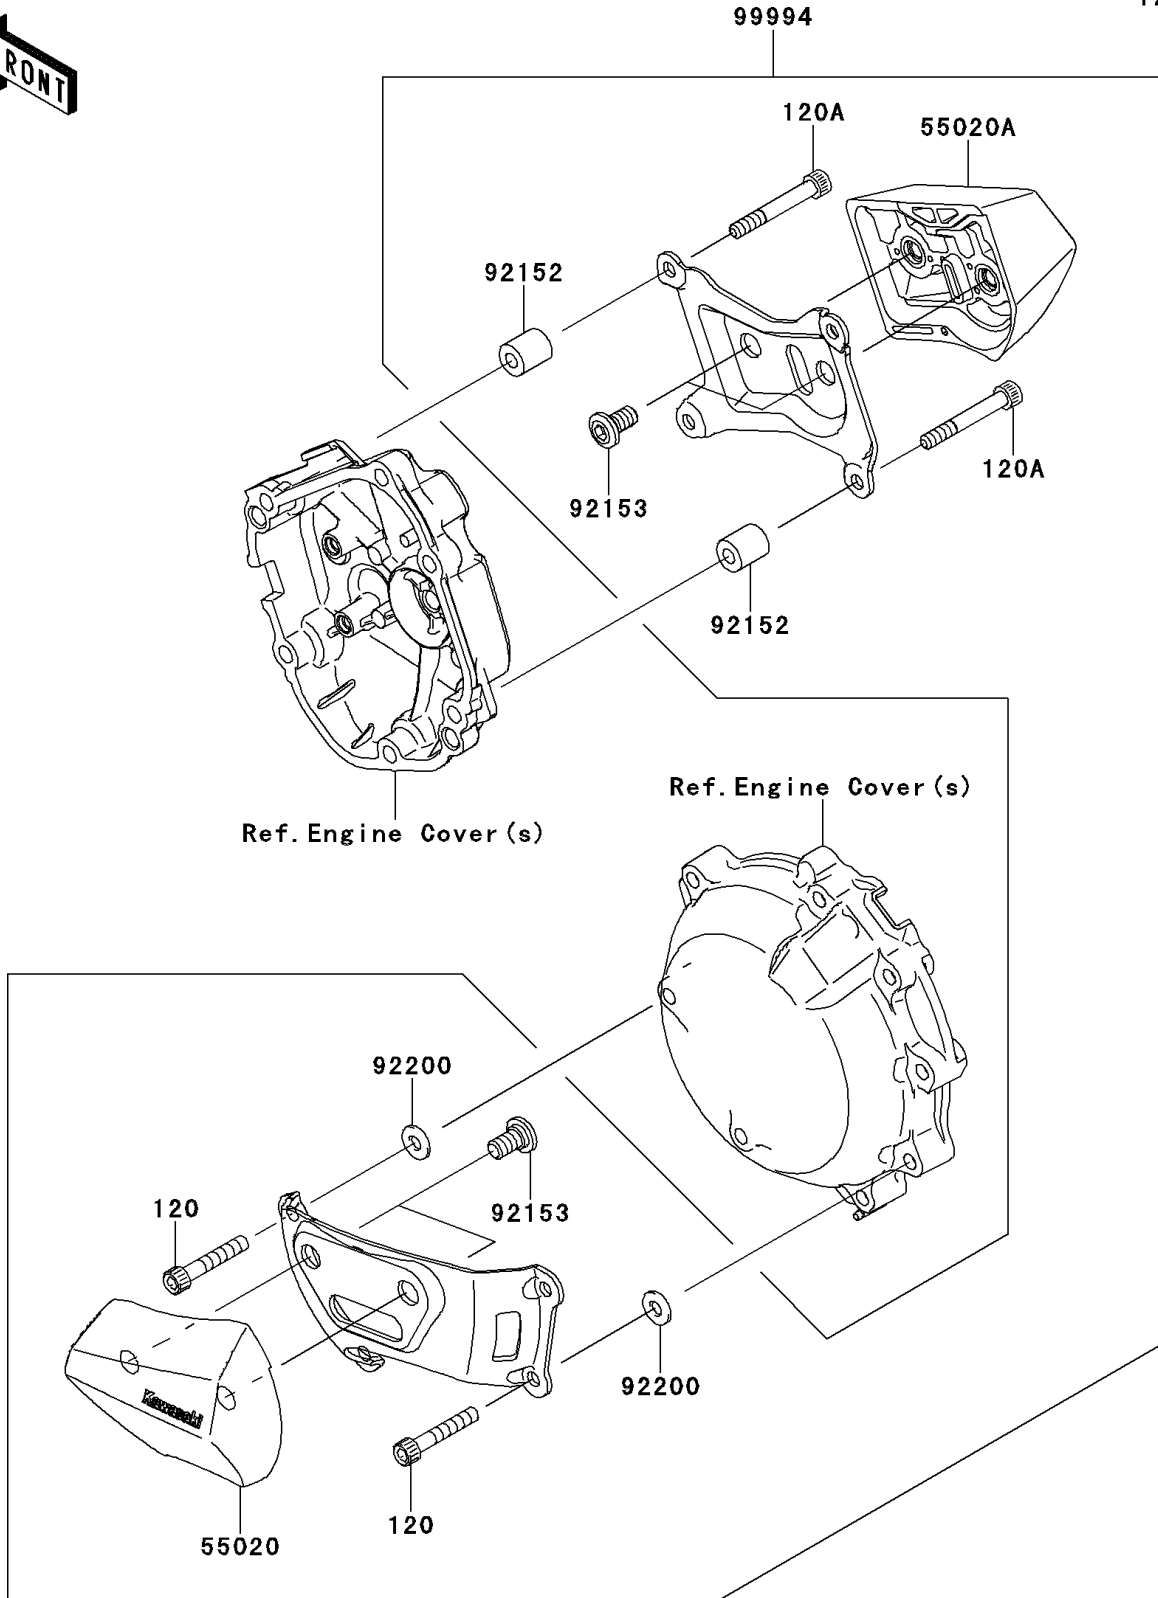

# 2012 NINJA® ZX™ -10R PARTS DIAGRAM

Accessory(Engine Guard)

F2910A

## 2012 NINJA® ZX™ -10R PARTS LIST

Accessory(Engine Guard)

ITEM NAME	PART NUMBER	QUANTITY
GUARD,ENGINE,LH (Ref # 55020)	55020-0595	1
GUARD,ENGINE,RH (Ref # 55020A)	55020-0596	1
COLLAR,6.5X14X16 (Ref # 92152)	92152-0940	4
BOLT,SOCKET,8X15 (Ref # 92153)	92153-1810	4
WASHER,6.5X14.5X1.5 (Ref # 92200)	92200-3775	4
KIT-ACCESSORY,ENGINE GUARD (Ref # 99994)	99994-0210	1
BOLT-SOCKET,6X35 (Ref # 120)	120CC0635	4
BOLT-SOCKET,6X45 (Ref # 120A)	120CC0645	4