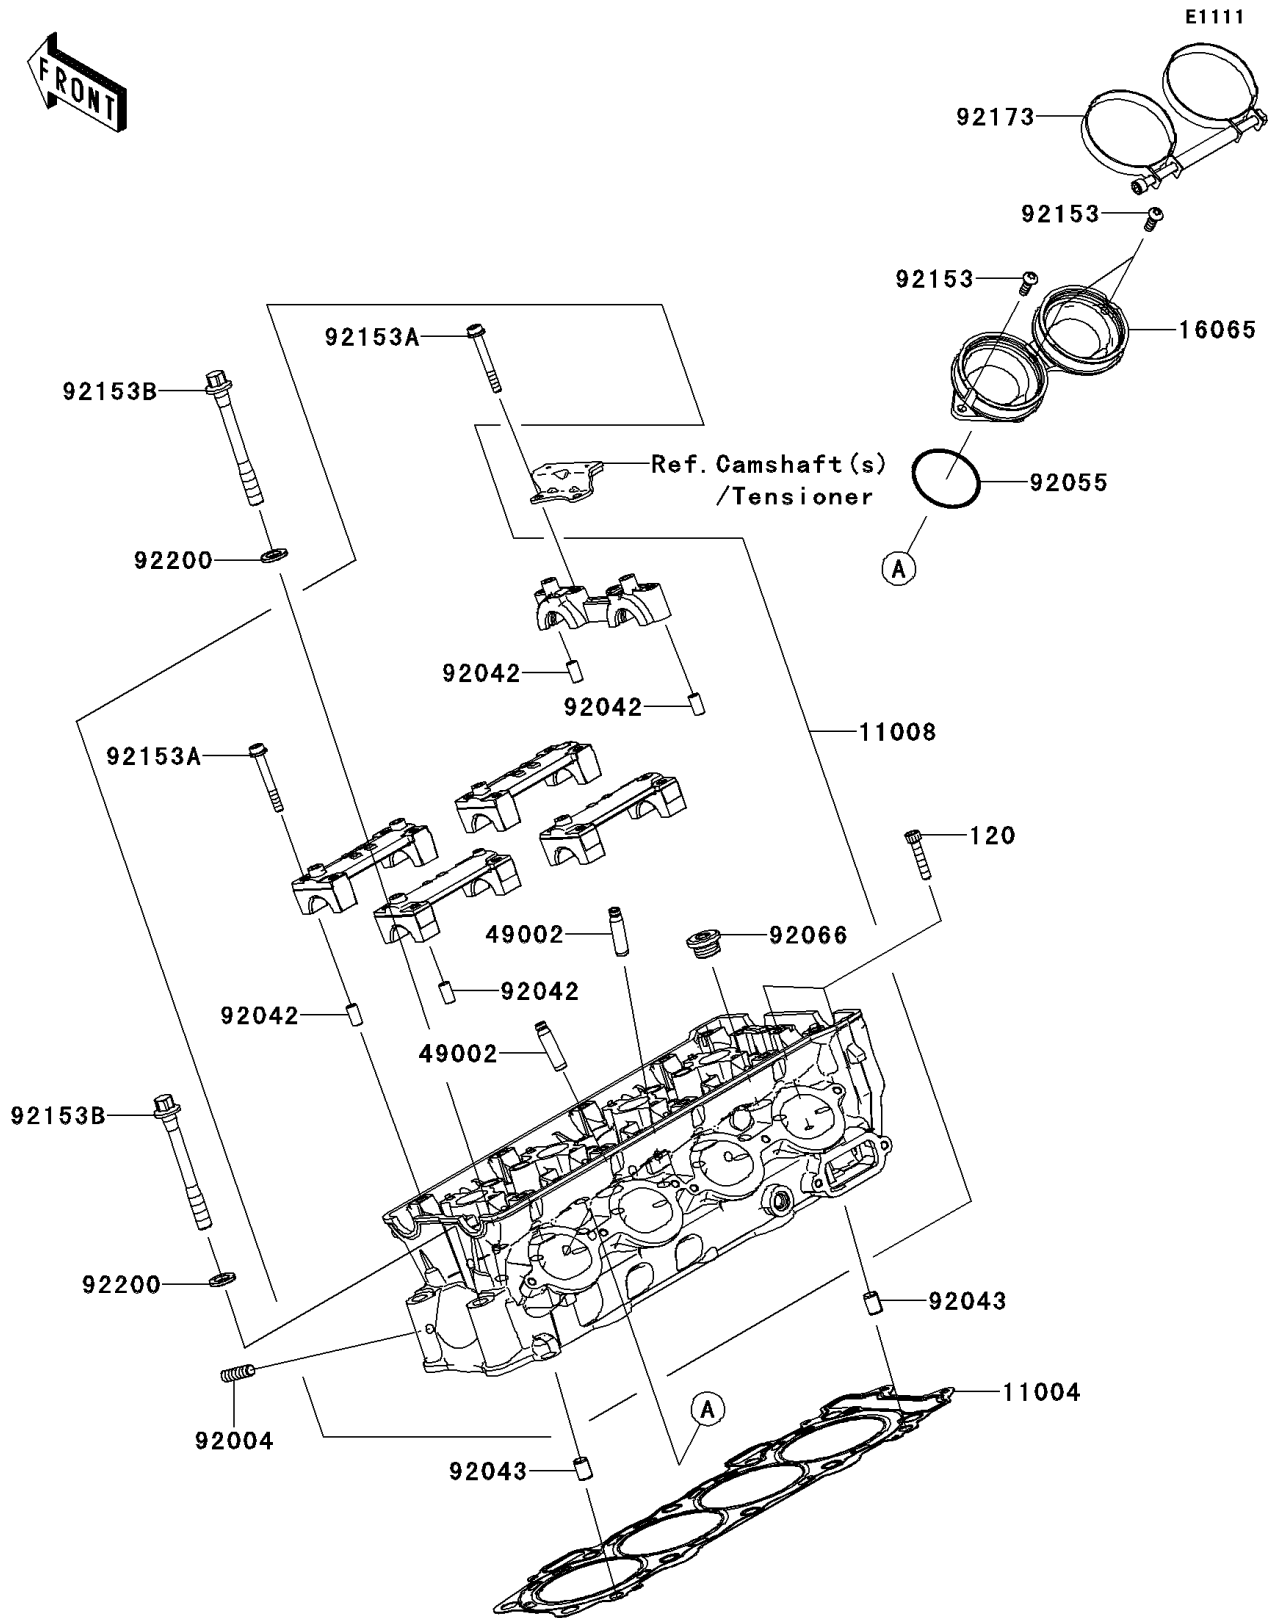

2013 NINJA® ZX™ -10R ABS PARTS DIAGRAM

Cylinder Head

2013 NINJA® ZX™ -10R ABS PARTS LIST

Cylinder Head

ITEM NAME	PART NUMBER	QUANTITY
GASKET-HEAD (Ref # 11004)	11004-0094	1
HEAD-COMP-CYLINDER (Ref # 11008)	11008-0721	1
HOLDER-CARBURETOR (Ref # 16065)	16065-0115	2
GUIDE-VALVE (Ref # 49002)	49002-0009	16
STUD,8X18 (Ref # 92004)	92004-0049	8
PIN,DOWEL,6.3X8X14 (Ref # 92042)	92042-007	10
PIN,8.2X10X14 (Ref # 92043)	92043-1264	2
RING-O,47X1.9 (Ref # 92055)	92055-1600	4
PLUG,18X10 (Ref # 92066)	92066-0016	4
BOLT,TORX,6X18 (Ref # 92153)	92153-0454	6
BOLT,SOCKET,6X45 (Ref # 92153A)	92153-0656	20
BOLT,FLANGED,10X90 (Ref # 92153B)	92153-0893	10
CLAMP (Ref # 92173)	92173-0222	2
WASHER,10.5X19X2.3 (Ref # 92200)	92200-0114	10
BOLT-SOCKET,6X30 (Ref # 120)	120CD0630	2