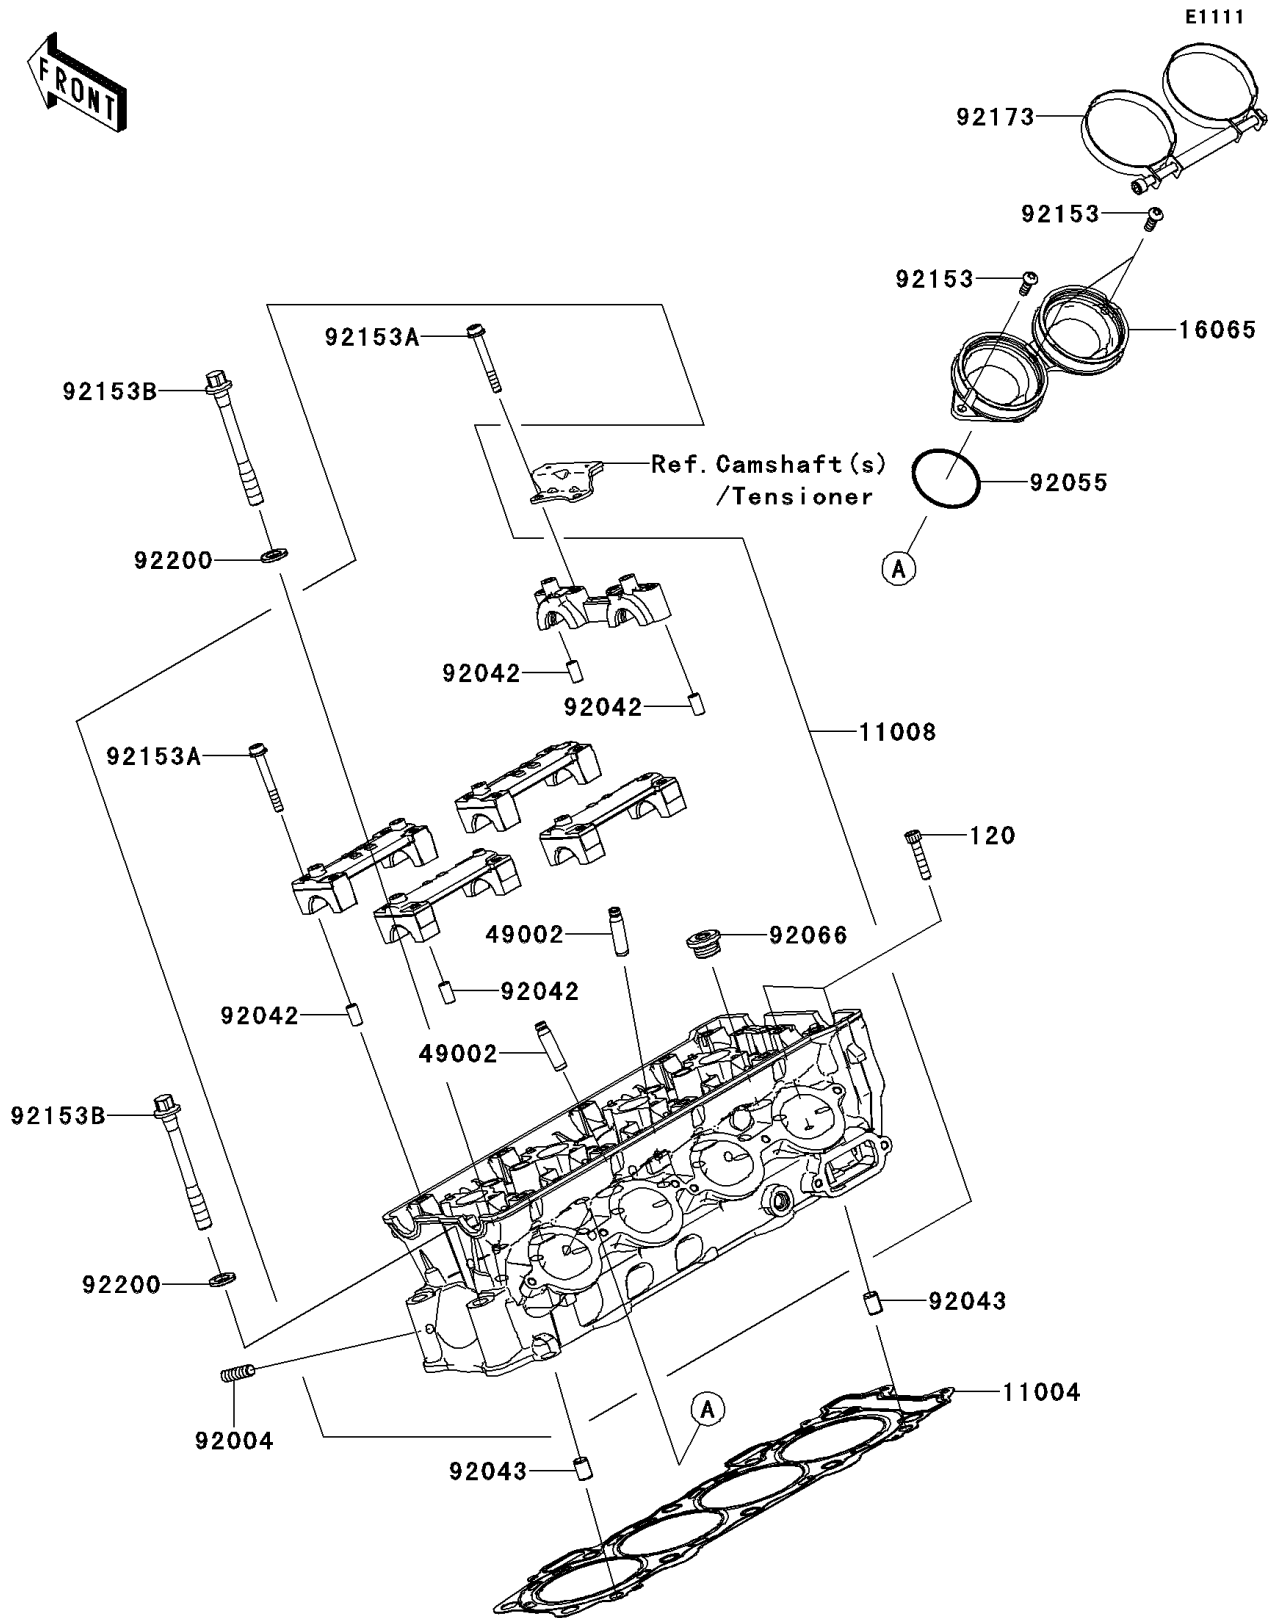

2014 NINJA® ZX™ -10R ABS PARTS DIAGRAM

Cylinder Head

2014 NINJA® ZX™ -10R ABS PARTS LIST

Cylinder Head

ITEM NAME	PART NUMBER	QUANTITY
GASKET-HEAD (Ref # 11004)	11004-0094	1
HEAD-COMP-CYLINDER (Ref # 11008)	11008-0721	1
HOLDER-CARBURETOR (Ref # 16065)	16065-0115	2
GUIDE-VALVE (Ref # 49002)	49002-0009	16
STUD,8X18 (Ref # 92004)	92004-0049	8
PIN,DOWEL,6.3X8X14 (Ref # 92042)	92042-007	10
PIN,8.2X10X14 (Ref # 92043)	92043-1264	2
RING-O,47X1.9 (Ref # 92055)	92055-1600	4
PLUG,18X10 (Ref # 92066)	92066-0016	4
BOLT,TORX,6X18 (Ref # 92153)	92153-0454	6
BOLT,SOCKET,6X45 (Ref # 92153A)	92153-0656	20
BOLT,FLANGED,10X90 (Ref # 92153B)	92153-0893	10
CLAMP (Ref # 92173)	92173-0222	2
WASHER,10.5X19X2.3 (Ref # 92200)	92200-0114	10
BOLT-SOCKET,6X30 (Ref # 120)	120CD0630	2