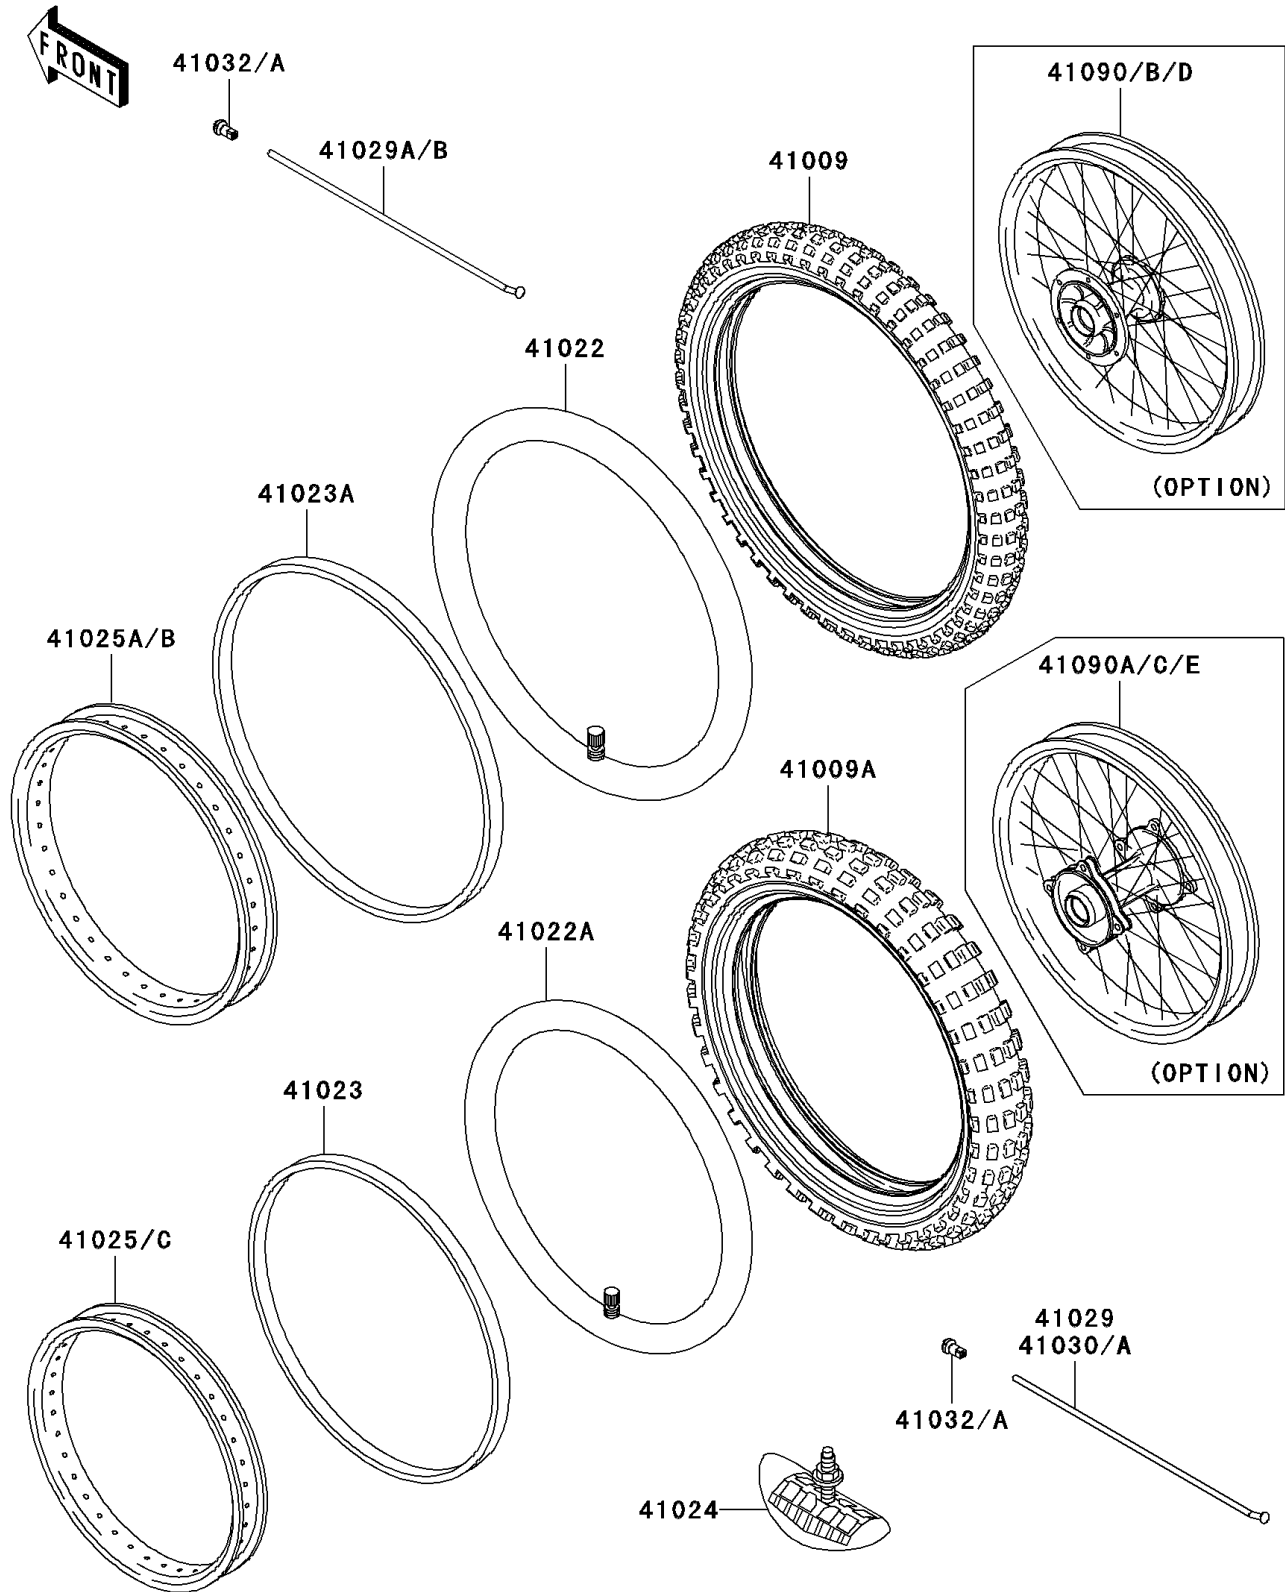

2001 KX85 PARTS DIAGRAM

Wheels/Tires

F2210

2001 KX85 PARTS LIST

Wheels/Tires

ITEM NAME	PART NUMBER	QUANTITY
TIRE,FR,70/100-17,D737F(D) (Ref # 41009)	41009-1205	1
TIRE,RR,90/100-14,D737(D) (Ref # 41009A)	41009-1206	1
TUBE-TIRE,70/100-17(D) (Ref # 41022)	41022-1124	1
TUBE-TIRE,90/100-14(D) (Ref # 41022A)	41022-1125	1
BAND-RIM,80/100-14(D) (Ref # 41023)	41023-1068	1
BAND-RIM,100/90-17(D) (Ref # 41023A)	41023-1082	1
STOPPER-RIM,1.60-M(DUNLOP) (Ref # 41024)	41024-010	1
RIM,RR,1.60X14 (Ref # 41025)	41025-1345	1
RIM,FR,1.40X17 (Ref # 41025A)	41025-1357	1
SPOKE-INNER,RR,157MMX170D (Ref # 41029)	41029-1274	14
SPOKE-INNER,FR,RH,187MMX166D (Ref # 41029A)	41029-1290	14
SPOKE-INNER,FR,LH,183MMX166D (Ref # 41029B)	41029-1291	14
SPOKE-OUTER,RR,RH,149MMX172D (Ref # 41030)	41030-1150	7
SPOKE-OUTER,RR,LH,153MMX172D (Ref # 41030A)	41030-1160	7
NIPPLE-SPOKE (Ref # 41032)	41032-1054	56
WHEEL-SUB ASSY,FR (Ref # 41090B)	41090-1130	1
WHEEL-SUB ASSY,RR (Ref # 41090C)	41090-1131	1