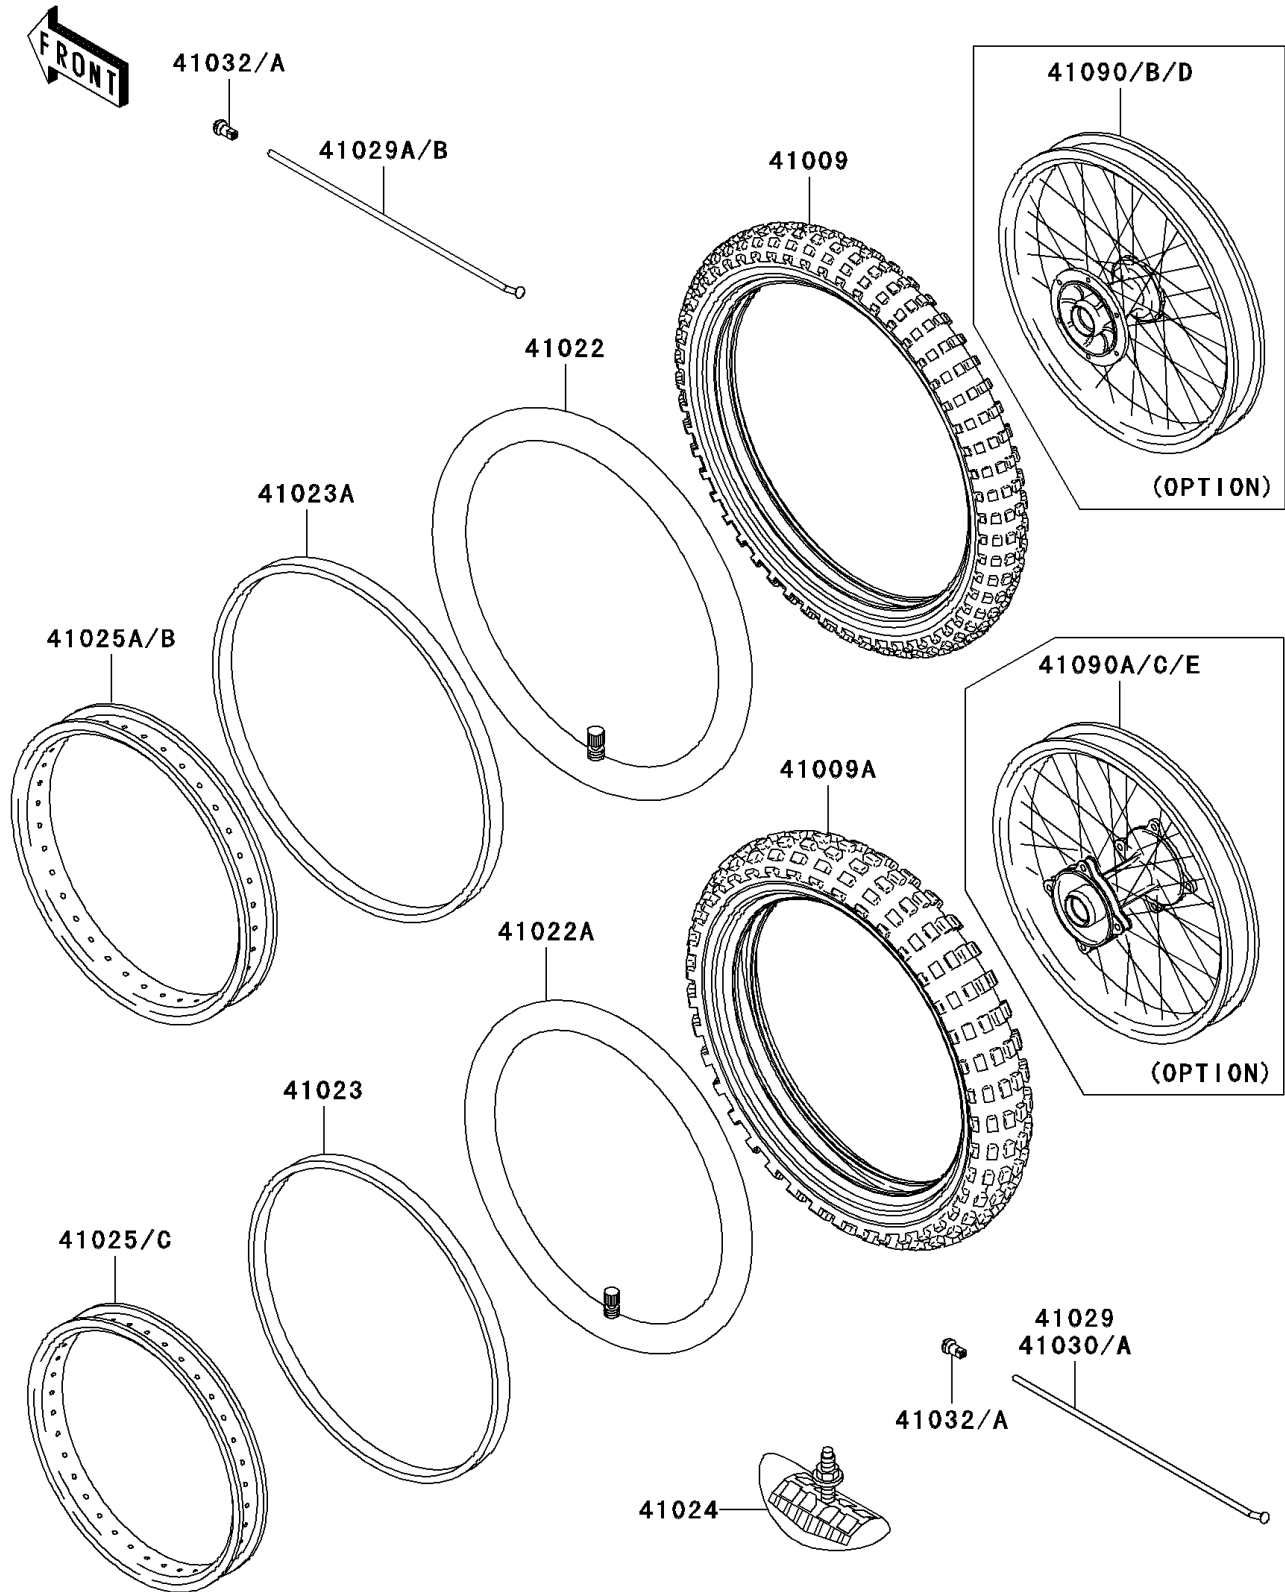

2003 KX85 PARTS DIAGRAM

Wheels/Tires

F2210

2003 KX85 PARTS LIST

Wheels/Tires

ITEM NAME	PART NUMBER	QUANTITY
TIRE,FR,70/100-17,D737F(D) (Ref # 41009)	41009-1205	1
TIRE,RR,90/100-14,D737(D) (Ref # 41009A)	41009-1206	1
TUBE-TIRE,70/100-17(D) (Ref # 41022)	41022-1124	1
TUBE-TIRE,90/100-14(D) (Ref # 41022A)	41022-1125	1
BAND-RIM,80/100-14(D) (Ref # 41023)	41023-1068	1
BAND-RIM,100/90-17(D) (Ref # 41023A)	41023-1082	1
STOPPER-RIM,1.60-M(DUNLOP) (Ref # 41024)	41024-010	1
RIM,FR,1.40X17 (Ref # 41025B)	41025-1443	1
RIM,RR,1.60X14 (Ref # 41025C)	41025-1444	1
SPOKE-INNER,RR,157MMX170D (Ref # 41029)	41029-1274	14
SPOKE-INNER,FR,RH,187MMX166D (Ref # 41029A)	41029-1290	14
SPOKE-INNER,FR,LH,183MMX166D (Ref # 41029B)	41029-1291	14
SPOKE-OUTER,RR,RH,149MMX172D (Ref # 41030)	41030-1150	7
SPOKE-OUTER,RR,LH,153MMX172D (Ref # 41030A)	41030-1160	7
NIPPLE-SPOKE (Ref # 41032)	41032-1054	56
WHEEL-SUB ASSY,FR (Ref # 41090D)	41090-1158	1
WHEEL-SUB ASSY,RR (Ref # 41090E)	41090-1159	1