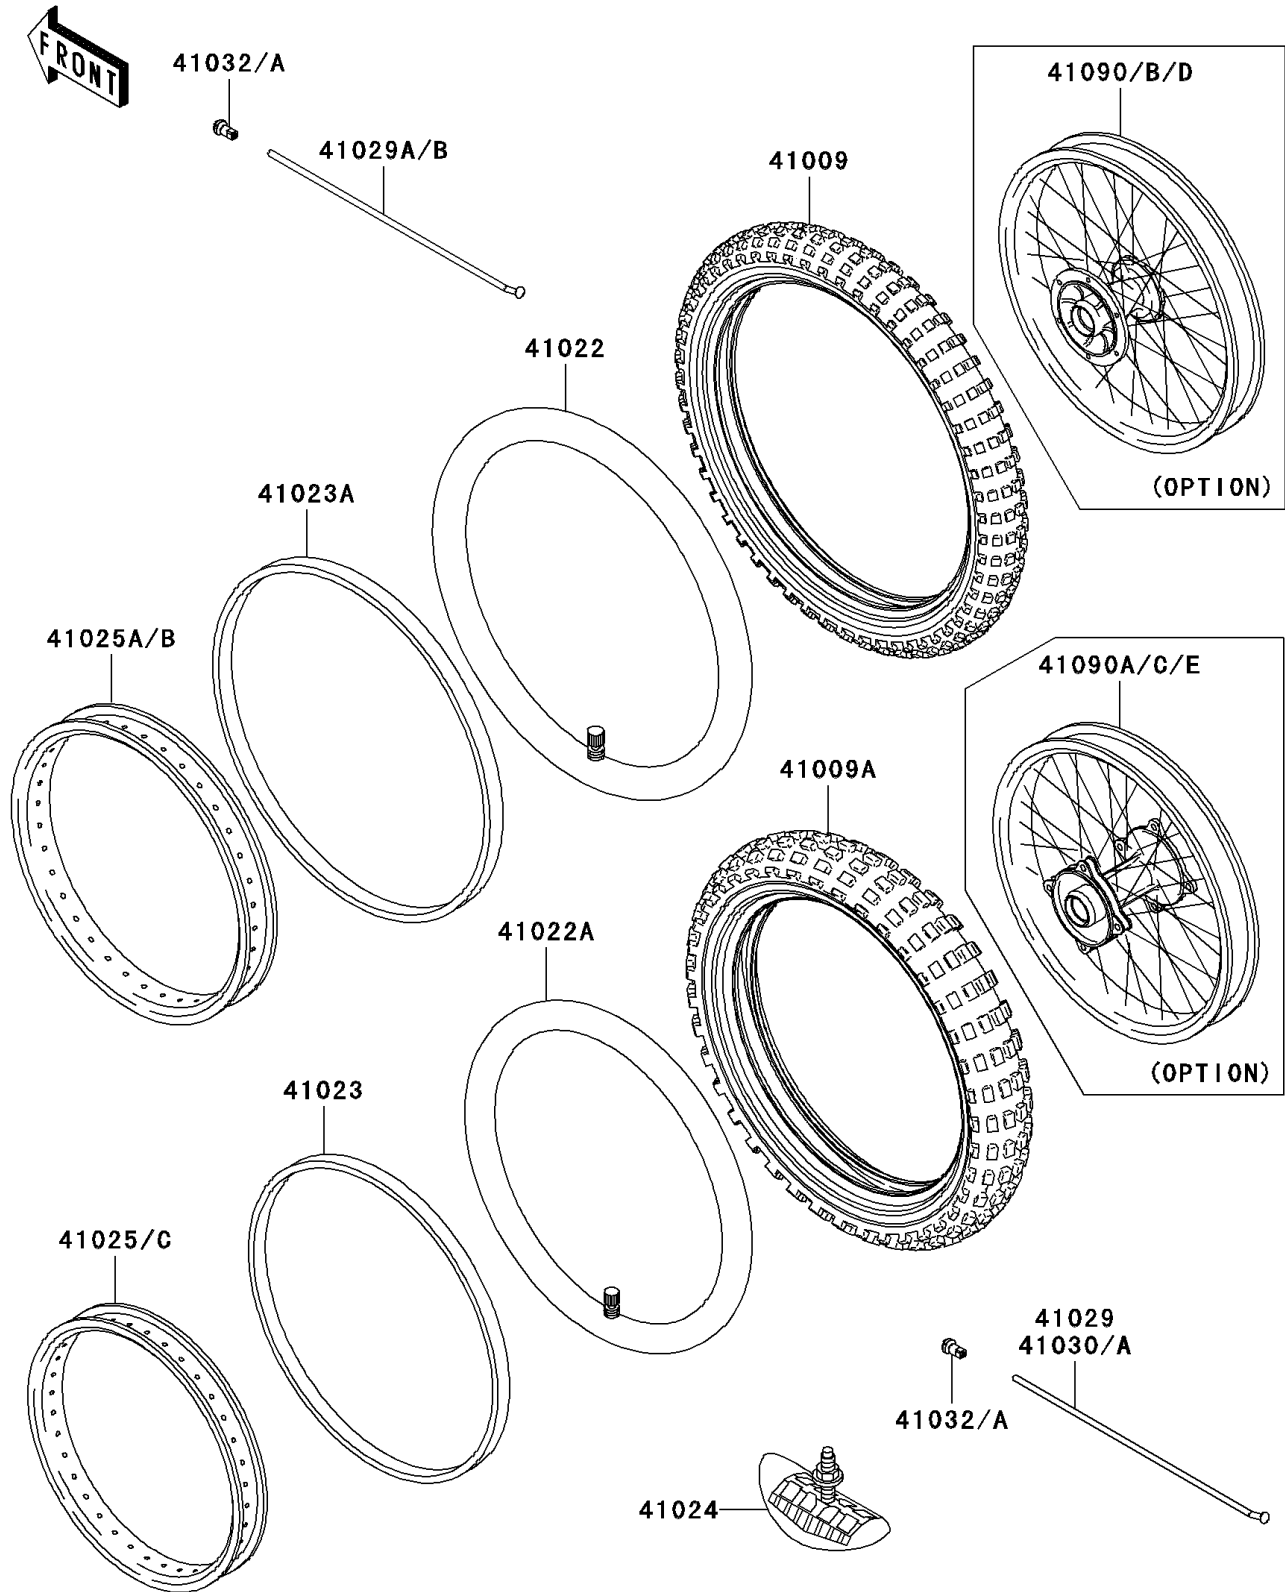

2004 KX85 PARTS DIAGRAM

Wheels/Tires

F2210

2004 KX85 PARTS LIST

Wheels/Tires

ITEM NAME	PART NUMBER	QUANTITY
TIRE,FR,70/100-17,D737F(D) (Ref # 41009)	41009-1205	1
TIRE,RR,90/100-14,D737(D) (Ref # 41009A)	41009-1206	1
TUBE-TIRE,70/100-17(D) (Ref # 41022)	41022-1124	1
TUBE-TIRE,90/100-14(D) (Ref # 41022A)	41022-1125	1
BAND-RIM,80/100-14(D) (Ref # 41023)	41023-1068	1
BAND-RIM,100/90-17(D) (Ref # 41023A)	41023-1082	1
STOPPER-RIM,1.60-M(DUNLOP) (Ref # 41024)	41024-010	1
RIM,FR,1.40X17 (Ref # 41025B)	41025-1443	1
RIM,RR,1.60X14 (Ref # 41025C)	41025-1444	1
SPOKE-INNER,RR,157MMX170D (Ref # 41029)	41029-1274	14
SPOKE-INNER,FR,RH,187MMX166D (Ref # 41029A)	41029-1290	14
SPOKE-INNER,FR,LH,183MMX166D (Ref # 41029B)	41029-1291	14
SPOKE-OUTER,RR,RH,149MMX172D (Ref # 41030)	41030-1150	7
SPOKE-OUTER,RR,LH,153MMX172D (Ref # 41030A)	41030-1160	7
NIPPLE-SPOKE,8X9X20(+) (Ref # 41032A)	41032-1077	56
WHEEL-SUB ASSY,FR (Ref # 41090)	41090-0006	1
WHEEL-SUB ASSY,RR (Ref # 41090A)	41090-0007	1