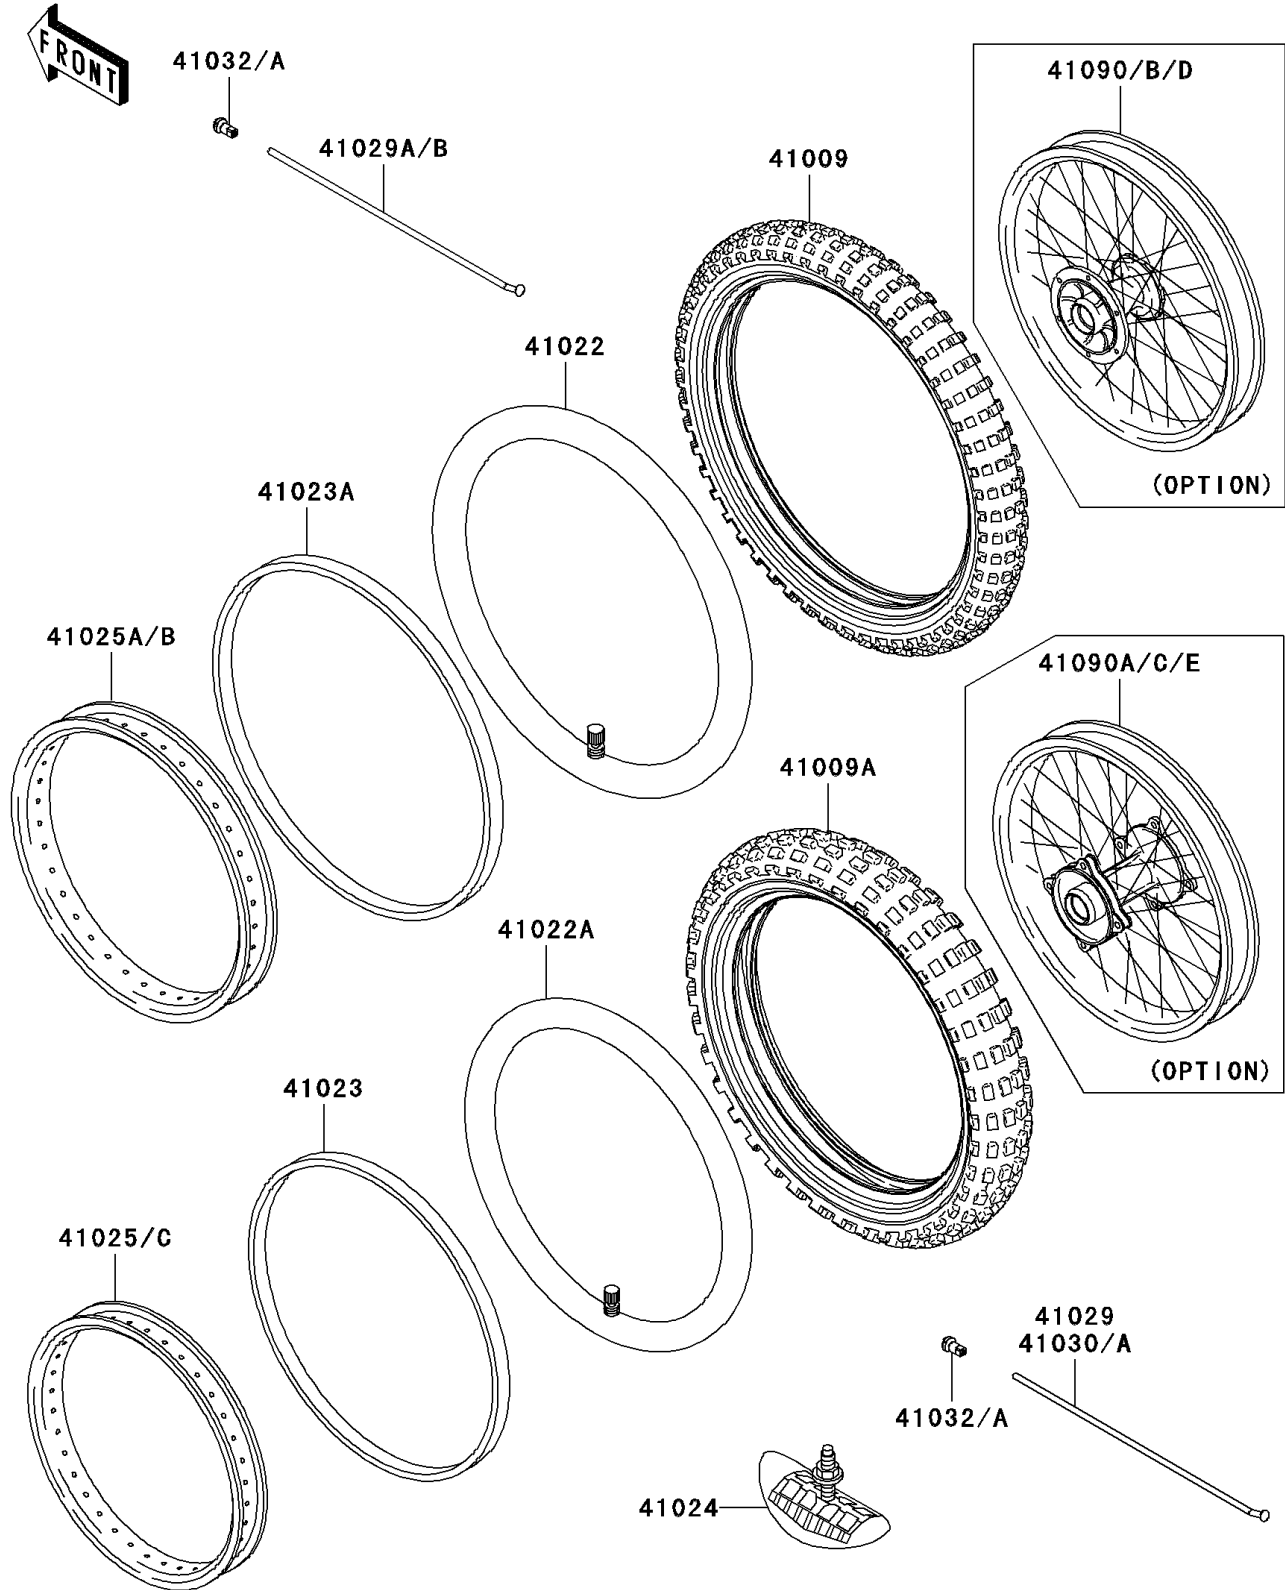

2004 KX85 PARTS DIAGRAM

Wheels/Tires

F2210

2004 KX85 PARTS LIST

Wheels/Tires

ITEM NAME	PART NUMBER	QUANTITY
TIRE,FR,70/100-17,D737F(D) (Ref # 41009)	41009-1205	1
TIRE,RR,90/100-14,D737(D) (Ref # 41009A)	41009-1206	1
TUBE-TIRE,70/100-17(D) (Ref # 41022)	41022-1124	1
TUBE-TIRE,90/100-14(D) (Ref # 41022A)	41022-1125	1
BAND-RIM,80/100-14(D) (Ref # 41023)	41023-1068	1
BAND-RIM,100/90-17(D) (Ref # 41023A)	41023-1082	1
STOPPER-RIM,1.60-M(DUNLOP) (Ref # 41024)	41024-010	1
RIM,FR,1.40X17 (Ref # 41025B)	41025-1443	1
RIM,RR,1.60X14 (Ref # 41025C)	41025-1444	1
SPOKE-INNER,RR,157MMX170D (Ref # 41029)	41029-1274	14
SPOKE-INNER,FR,RH,187MMX166D (Ref # 41029A)	41029-1290	14
SPOKE-INNER,FR,LH,183MMX166D (Ref # 41029B)	41029-1291	14
SPOKE-OUTER,RR,RH,149MMX172D (Ref # 41030)	41030-1150	7
SPOKE-OUTER,RR,LH,153MMX172D (Ref # 41030A)	41030-1160	7
NIPPLE-SPOKE,8X9X20(+) (Ref # 41032A)	41032-1077	56
WHEEL-SUB ASSY,FR (Ref # 41090)	41090-0006	1
WHEEL-SUB ASSY,RR (Ref # 41090A)	41090-0007	1