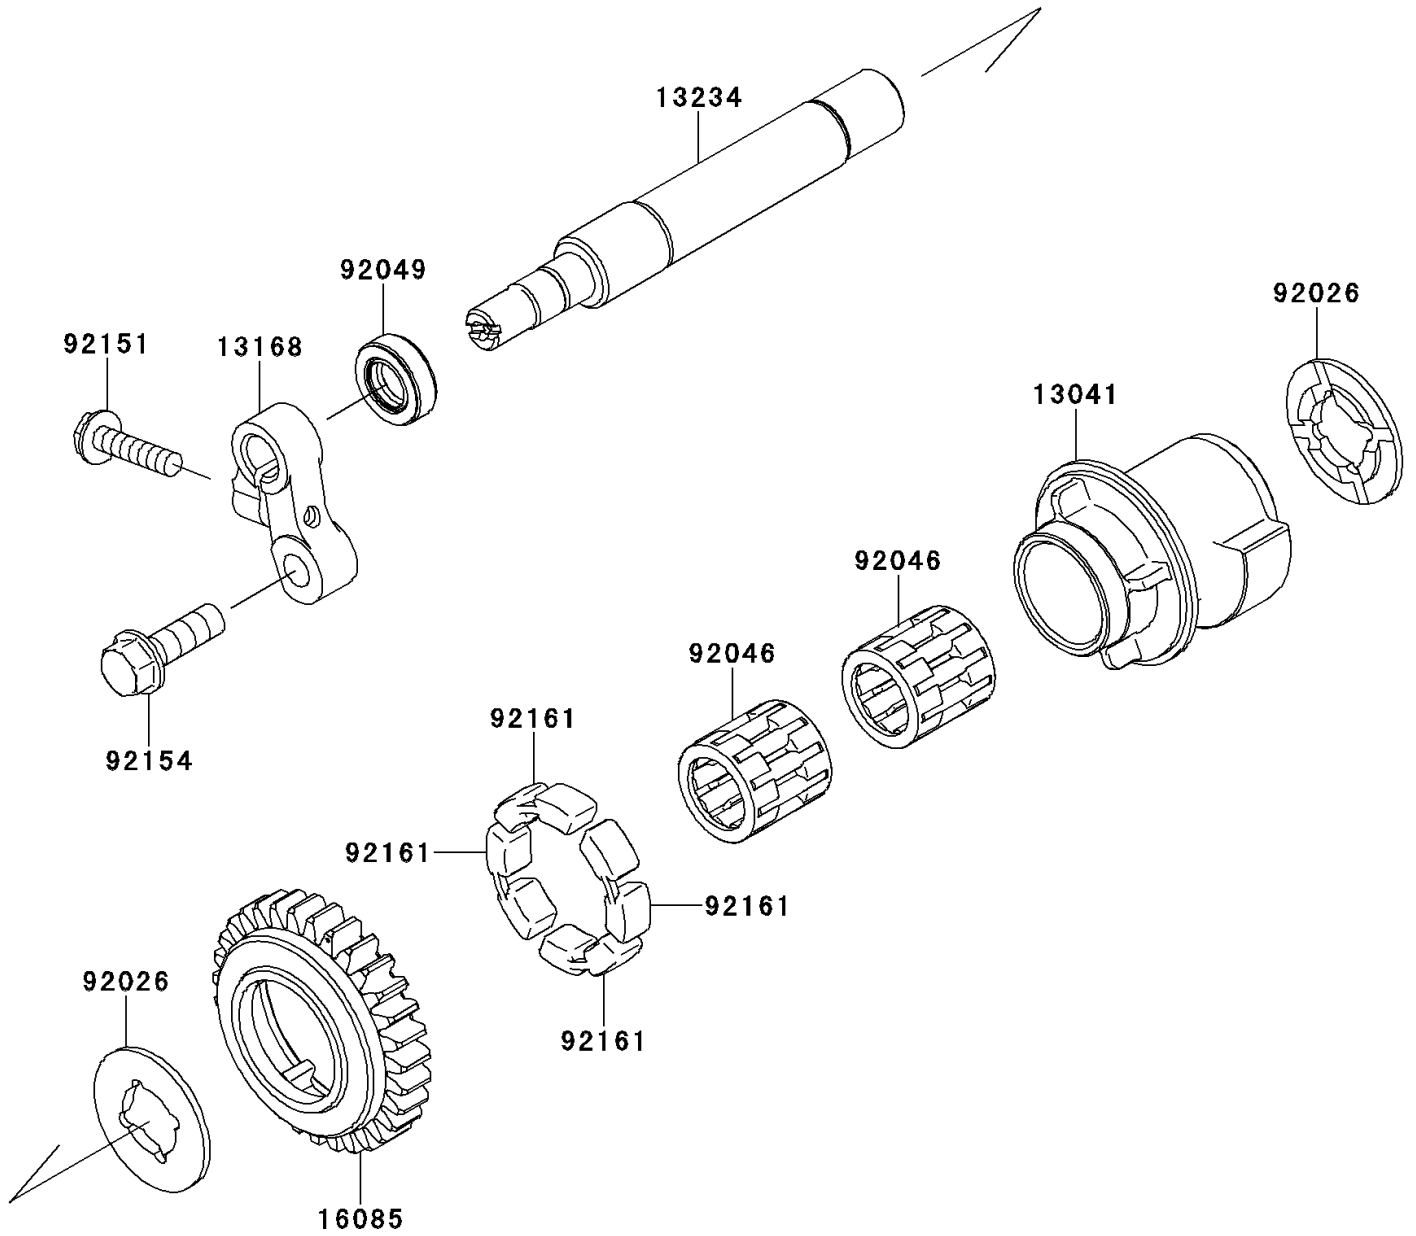

2012 NINJA® ZX™ -10R ABS PARTS DIAGRAM

Balancer

E1323

2012 NINJA® ZX™ -10R ABS PARTS LIST

Balancer

ITEM NAME	PART NUMBER	QUANTITY
BALANCER (Ref # 13041)	13041-0035	1
LEVER (Ref # 13168)	13168-0115	1
SHAFT-COMP (Ref # 13234)	13234-0589	1
GEAR,BALANCER,31T (Ref # 16085)	16085-0144	1
SPACER (Ref # 92026)	92026-0082	2
BEARING-NEEDLE (Ref # 92046)	92046-1266	2
SEAL-OIL (Ref # 92049)	92049-0720	1
BOLT,FLANGED-SMALL,6X25 (Ref # 92151)	92151-1930	1
BOLT,FLANGED,8X25 (Ref # 92154)	92154-0413	1
DAMPER (Ref # 92161)	92161-1055	4