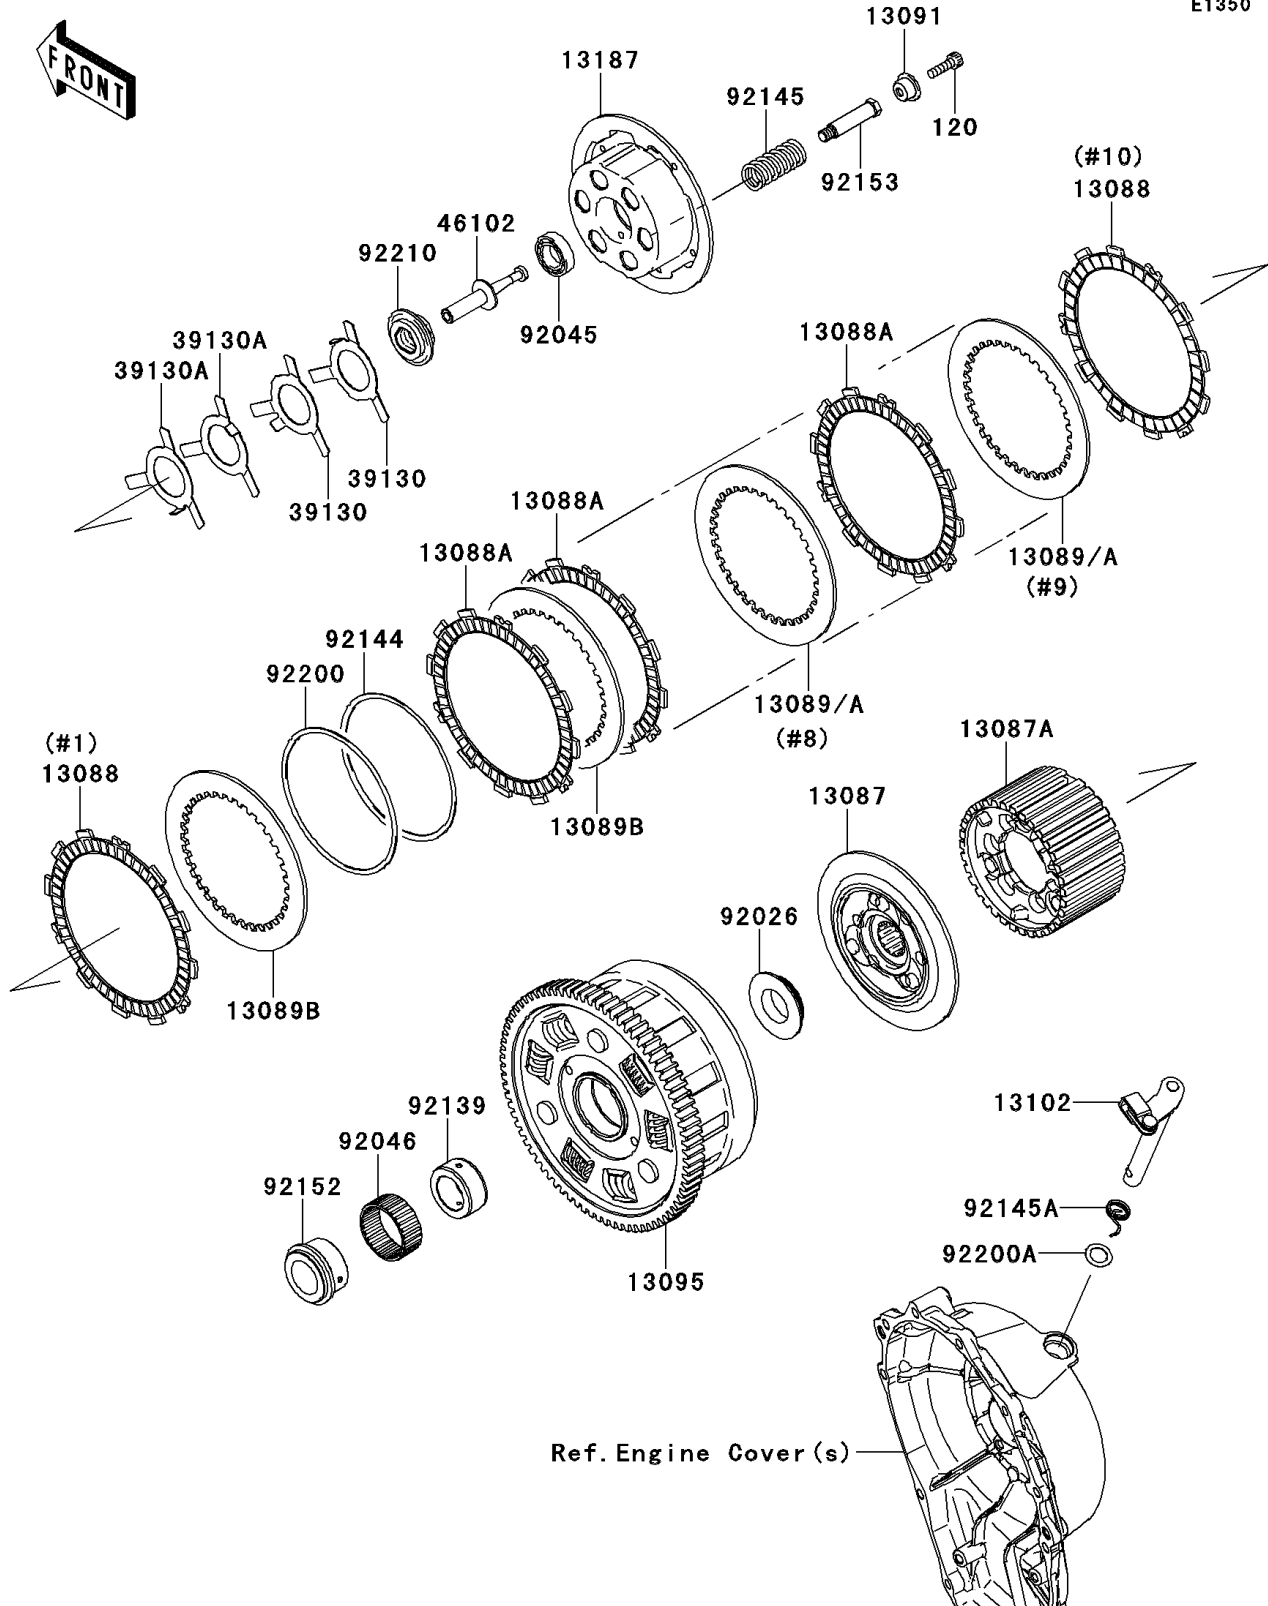

2014 NINJA® ZX™ -10R ABS PARTS DIAGRAM

Clutch

E1350

2014 NINJA® ZX™ -10R ABS PARTS LIST

Clutch

ITEM NAME	PART NUMBER	QUANTITY
HUB-CLUTCH (Ref # 13087)	13087-0010	1
HUB-CLUTCH (Ref # 13087A)	13087-0011	1
PLATE-FRICTION (Ref # 13088)	13088-0003	2
PLATE-FRICTION (Ref # 13088A)	13088-0013	8
PLATE-CLUTCH,T=2.3 (Ref # 13089)	13089-0008	AR
PLATE-CLUTCH,T=2.6 (Ref # 13089A)	13089-0009	2
PLATE-CLUTCH,T=2.9 (Ref # 13089B)	13089-1093	7
HOLDER,CLUTCH SPRING (Ref # 13091)	13091-1840	6
HOUSING-COMP-CLUTCH (Ref # 13095)	13095-0558	1
RELEASE-COMP-CLUTCH (Ref # 13102)	13102-0041	1
PLATE-CLUTCH OPERATING (Ref # 13187)	13187-0006	1
SPRING-LEAF (Ref # 39130)	39130-1078	2
SPRING-LEAF (Ref # 39130A)	39130-1079	2
ROD (Ref # 46102)	46102-0047	1
SPACER (Ref # 92026)	92026-0164	1
BEARING-BALL,6903/2A (Ref # 92045)	92045-1053	1
BEARING-NEEDLE (Ref # 92046)	92046-0041	1
BUSHING,25X38X17.3 (Ref # 92139)	92139-0304	1
SPRING,FRICTION PLATE (Ref # 92144)	92144-1854	1
SPRING,CLUTCH (Ref # 92145)	92145-0220	6
SPRING,RELEASE-COMP (Ref # 92145A)	92145-0325	1
COLLAR (Ref # 92152)	92152-0866	1
BOLT (Ref # 92153)	92153-0797	6
WASHER,FRICTION PLATE (Ref # 92200)	92200-1260	1
WASHER,12X18.5X0.5 (Ref # 92200A)	92200-1487	1
NUT (Ref # 92210)	92210-0152	1
BOLT-SOCKET,6X20 (Ref # 120)	120Q0620	6