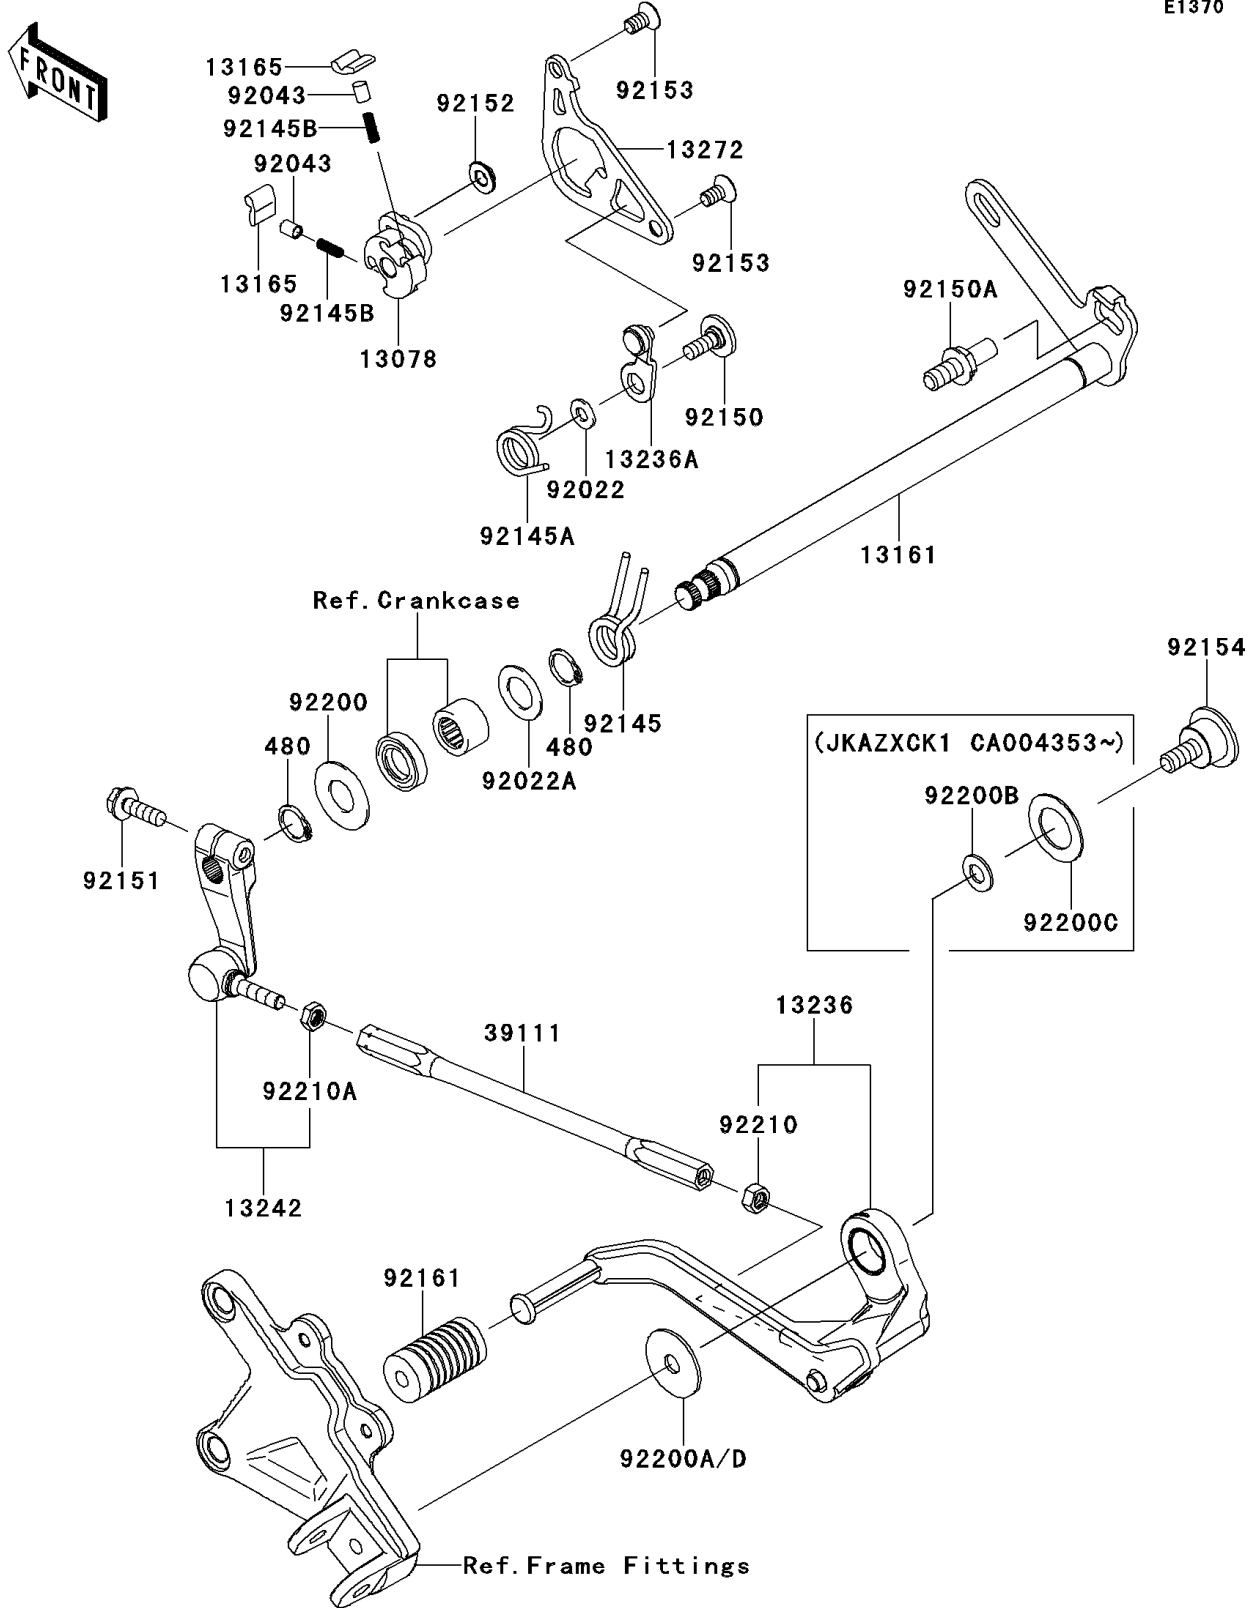

2013 NINJA® ZX™ -10R ABS PARTS DIAGRAM

Gear Change Mechanism

E1370

2013 NINJA® ZX™ -10R ABS PARTS LIST

Gear Change Mechanism

ITEM NAME	PART NUMBER	QUANTITY
RATCHET (Ref # 13078)	13078-0012	1
LEVER-COMP-CHANGE SHAFT (Ref # 13161)	13161-0078	1
PAWL (Ref # 13165)	13165-0018	2
LEVER-COMP,CHANGE PEDAL (Ref # 13236)	13236-0191	1
LEVER-COMP,POSITION (Ref # 13236A)	13236-0192	1
LEVER-ASSY-CHANGE (Ref # 13242)	13242-0066	1
PLATE (Ref # 13272)	13272-1175	1
ROD-TIE (Ref # 39111)	39111-0080	1
WASHER,6X12.8X1.2 (Ref # 92022)	92022-1827	1
WASHER,14.3X24X1 (Ref # 92022A)	92022-272	1
PIN,PLUNGER (Ref # 92043)	92043-1676	2
SPRING (Ref # 92145)	92145-0786	1
SPRING (Ref # 92145A)	92145-0849	1
SPRING (Ref # 92145B)	92145-1490	2
BOLT,SOCKET,6X16 (Ref # 92150)	92150-1673	1
BOLT,RETURN SPRING (Ref # 92150A)	92150-1869	1
BOLT,FLANGED,6X20 (Ref # 92151)	92151-1226	1
COLLAR (Ref # 92152)	92152-1414	1
BOLT,TORX,6X8.7 (Ref # 92153)	92153-1669	2
BOLT (Ref # 92154)	92154-0399	1
DAMPER (Ref # 92161)	92161-0871	1
WASHER (Ref # 92200)	92200-0265	1
WASHER,8.2X30X1.5 (Ref # 92200A)	92200-0810	1
WASHER,8.2X18X1.2 (Ref # 92200B)	92200-0811	1
WASHER,18.3X30X1 (Ref # 92200C)	92200-0812	1
NUT,6MM (Ref # 92210)	92210-1100	1
NUT,LEFT HANDED,6MM (Ref # 92210A)	92210-1101	1
CIRCLIP-TYPE-C,14MM (Ref # 480)	480J1400	2