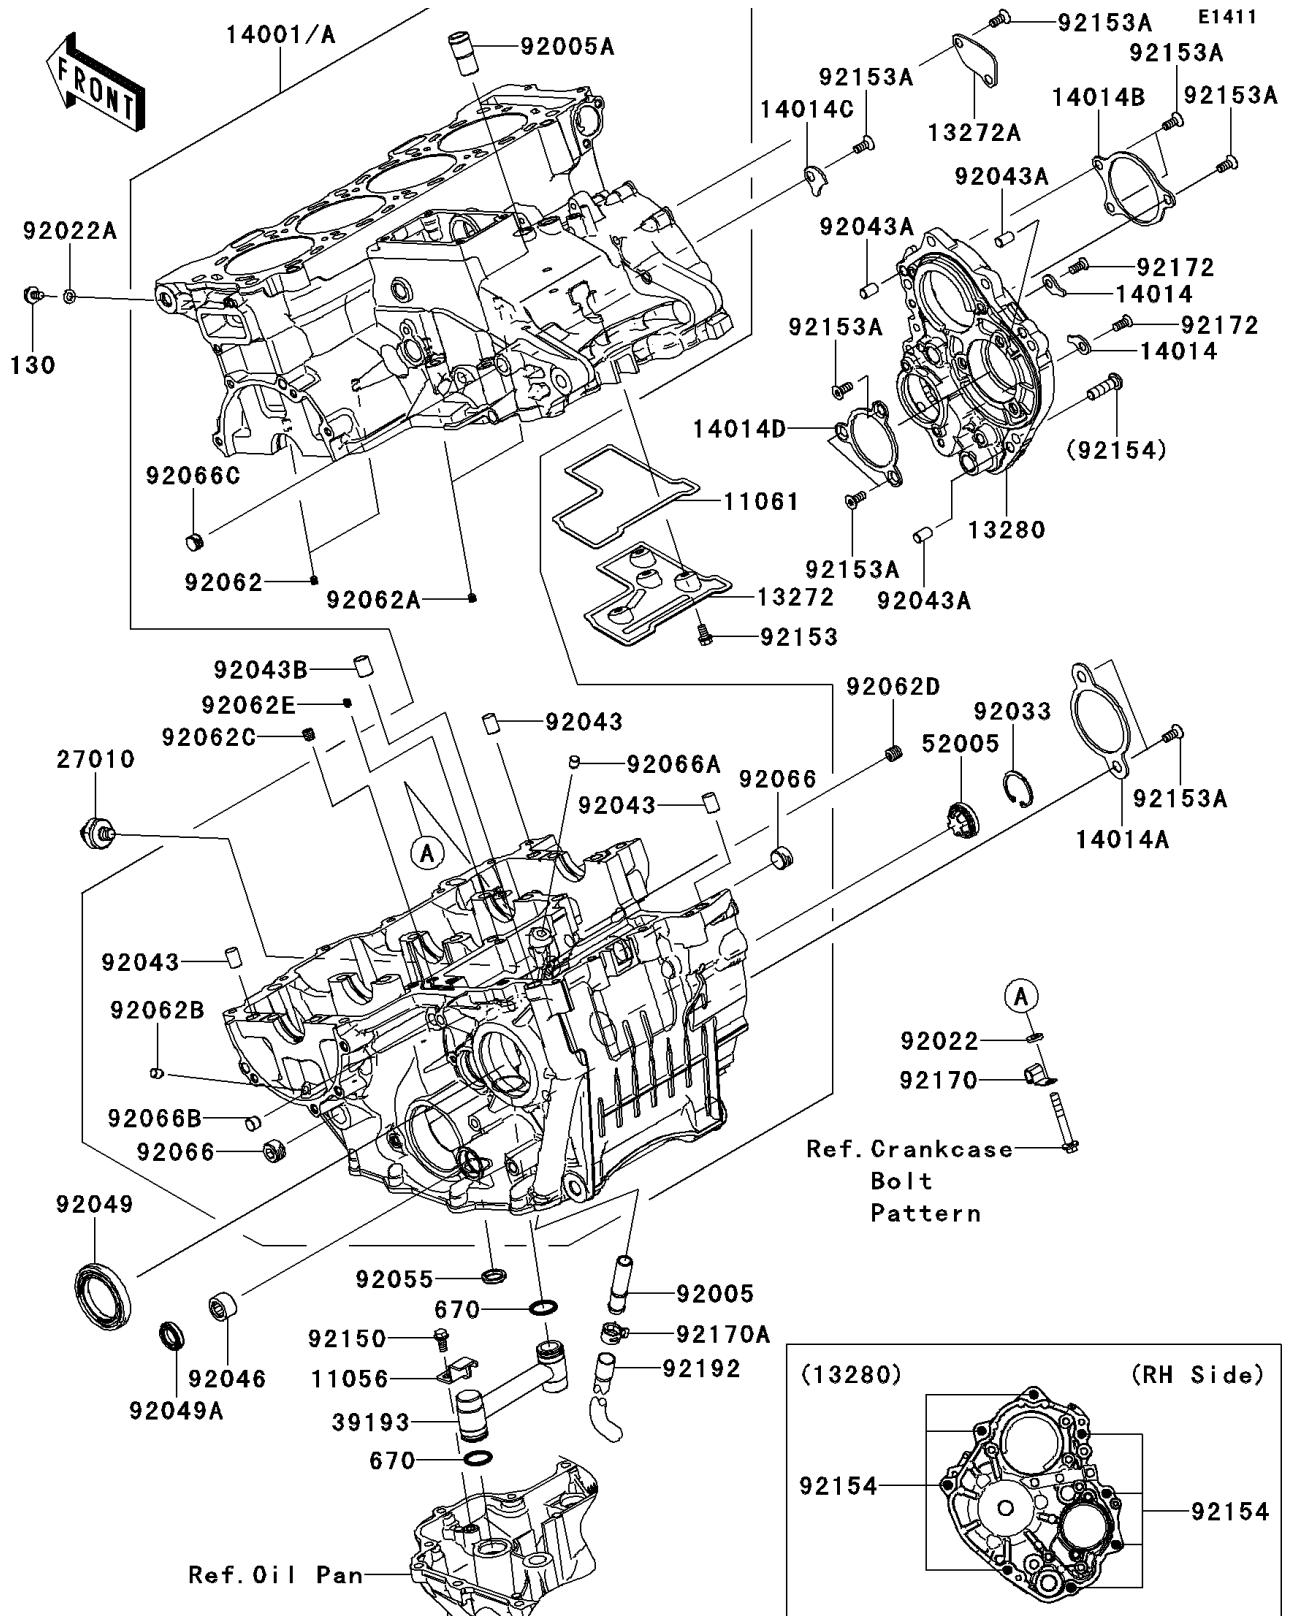

2012 NINJA® ZX™ -10R ABS PARTS DIAGRAM

Crankcase

2012 NINJA® ZX™ -10R ABS PARTS LIST

Crankcase

ITEM NAME	PART NUMBER	QUANTITY
BRACKET,OIL PIPE (Ref # 11056)	11056-0189	1
GASKET,BREATHER ROOM (Ref # 11061)	11061-0435	1
PLATE,BREATHER ROOM (Ref # 13272)	13272-0886	1
PLATE (Ref # 13272A)	13272-0887	1
HOLDER,TRANSMISSION (Ref # 13280)	13280-0744	1
SET-CRANKCASE (Ref # 14001)	14001-0582	1
PLATE-POSITION (Ref # 14014)	14014-0042	2
PLATE-POSITION (Ref # 14014A)	14014-0044	1
PLATE-POSITION (Ref # 14014B)	14014-0046	1
PLATE-POSITION (Ref # 14014C)	14014-0559	1
PLATE-POSITION (Ref # 14014D)	14014-0560	1
SWITCH,OIL PRESSURE (Ref # 27010)	27010-1313	1
PIPE-OIL (Ref # 39193)	39193-0061	1
GAUGE (Ref # 52005)	52005-1120	1
FITTING (Ref # 92005)	92005-0126	1
FITTING,BREATHER (Ref # 92005A)	92005-1238	1
WASHER,6.5X13X2.0 (Ref # 92022)	92022-1523	1
WASHER,6.2X11X1 (Ref # 92022A)	92022-304	1
RING-SNAP (Ref # 92033)	92033-1305	1
PIN,10X14 (Ref # 92043)	92043-1506	3
PIN,8X14 (Ref # 92043A)	92043-1567	3
PIN,10.1X12X14 (Ref # 92043B)	92043-4009	1
BEARING-NEEDLE,HK1412FM (Ref # 92046)	92046-0043	1
SEAL-OIL,TC38 57 8 (Ref # 92049)	92049-0068	1
SEAL-OIL,TC14245 (Ref # 92049A)	92049-1520	1
RING-O (Ref # 92055)	92055-0211	1
NOZZLE (Ref # 92062)	92062-0004	2
NOZZLE (Ref # 92062A)	92062-0010	2
NOZZLE (Ref # 92062B)	92062-0012	1