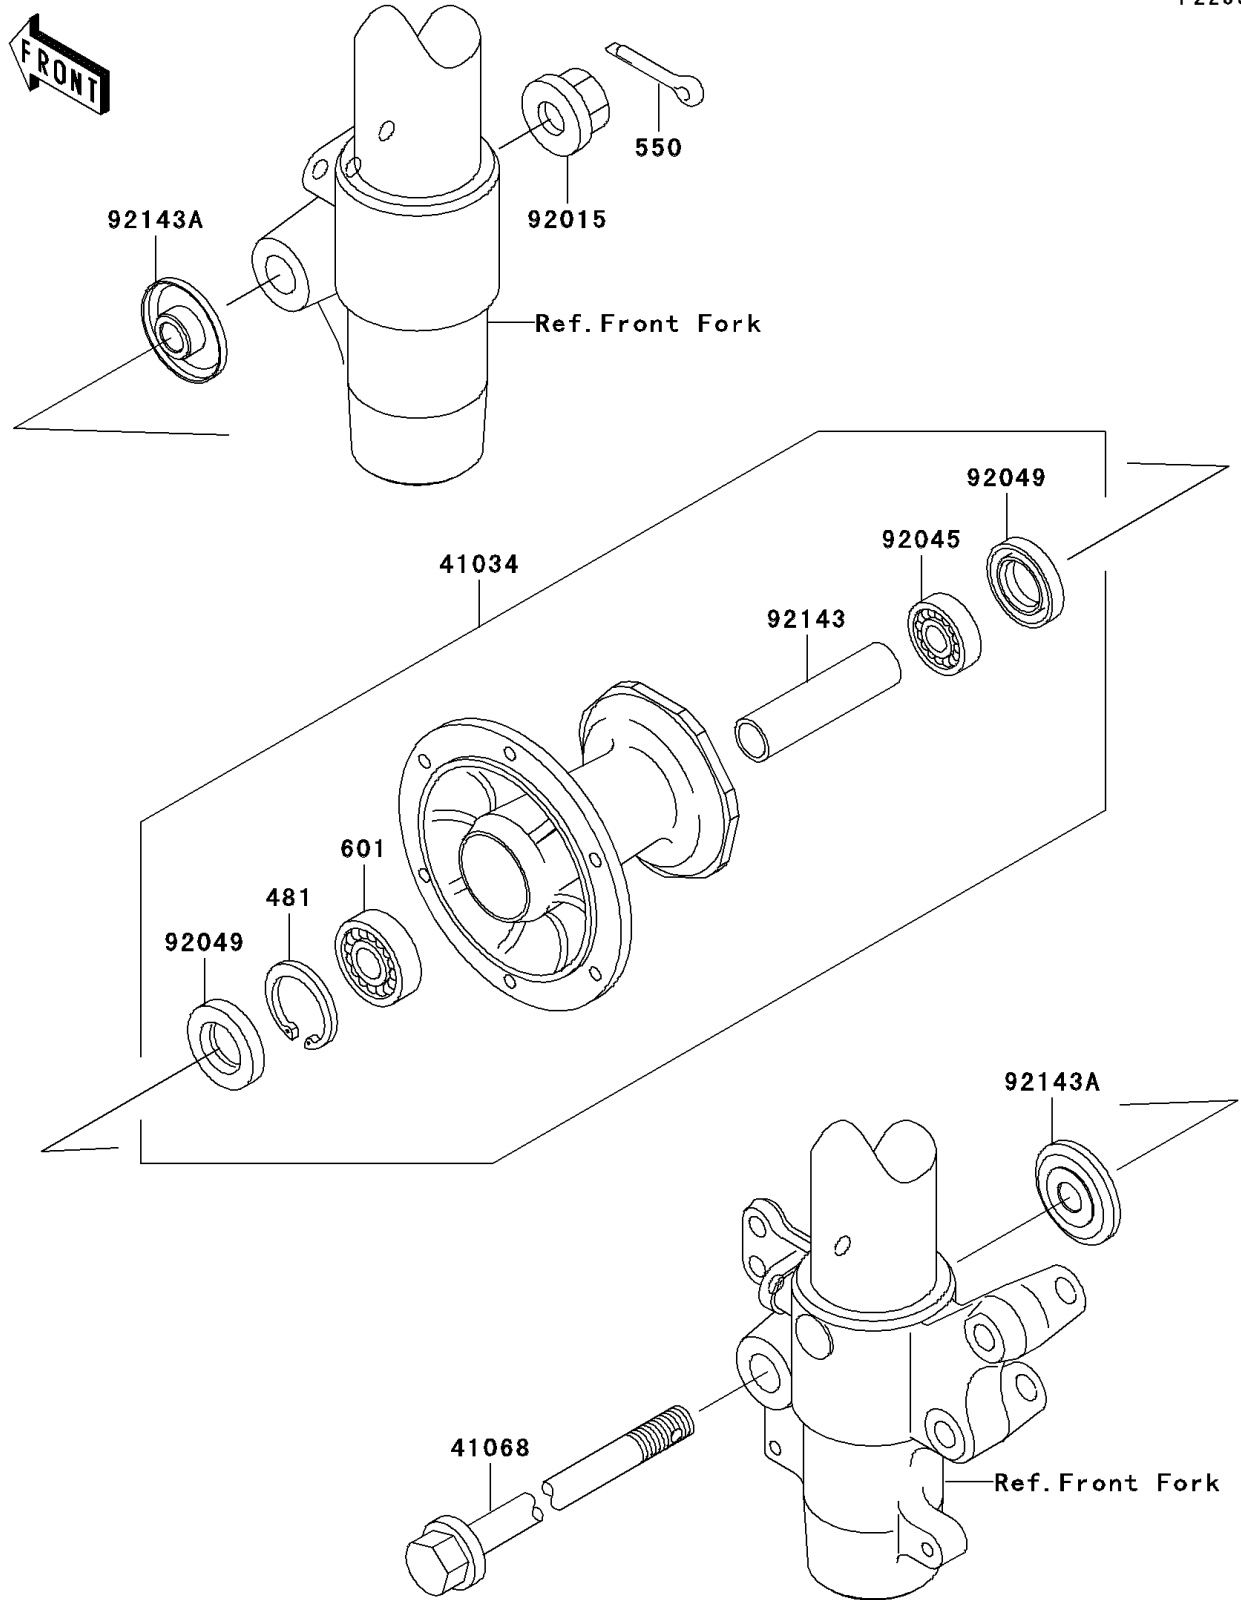

2003 KX85 PARTS DIAGRAM

Front Hub

F2230

2003 KX85 PARTS LIST

Front Hub

ITEM NAME	PART NUMBER	QUANTITY
CIRCLIP-TYPE-C,37MM (Ref # 481)	481J3700	1
PIN-COTTER,2.5X20 (Ref # 550)	550D2520	1
BEARING-BALL,#6201UUC3 (Ref # 601)	601B6301UU	1
DRUM-ASSY,FRONT BRAKE (Ref # 41034)	41034-1310	1
AXLE,FR (Ref # 41068)	41068-1333	1
NUT,FLANGED,12MM (Ref # 92015)	92015-1433	1
BEARING-BALL,TMB201LLUC3/2A (Ref # 92045)	92045-1062	1
SEAL-OIL,TC20376.5 (Ref # 92049)	92049-1257	2
COLLAR,FR BRAKE DRUM,L=76 (Ref # 92143)	92143-1935	1
COLLAR,FR AXLE,L=12 (Ref # 92143A)	92143-1936	2