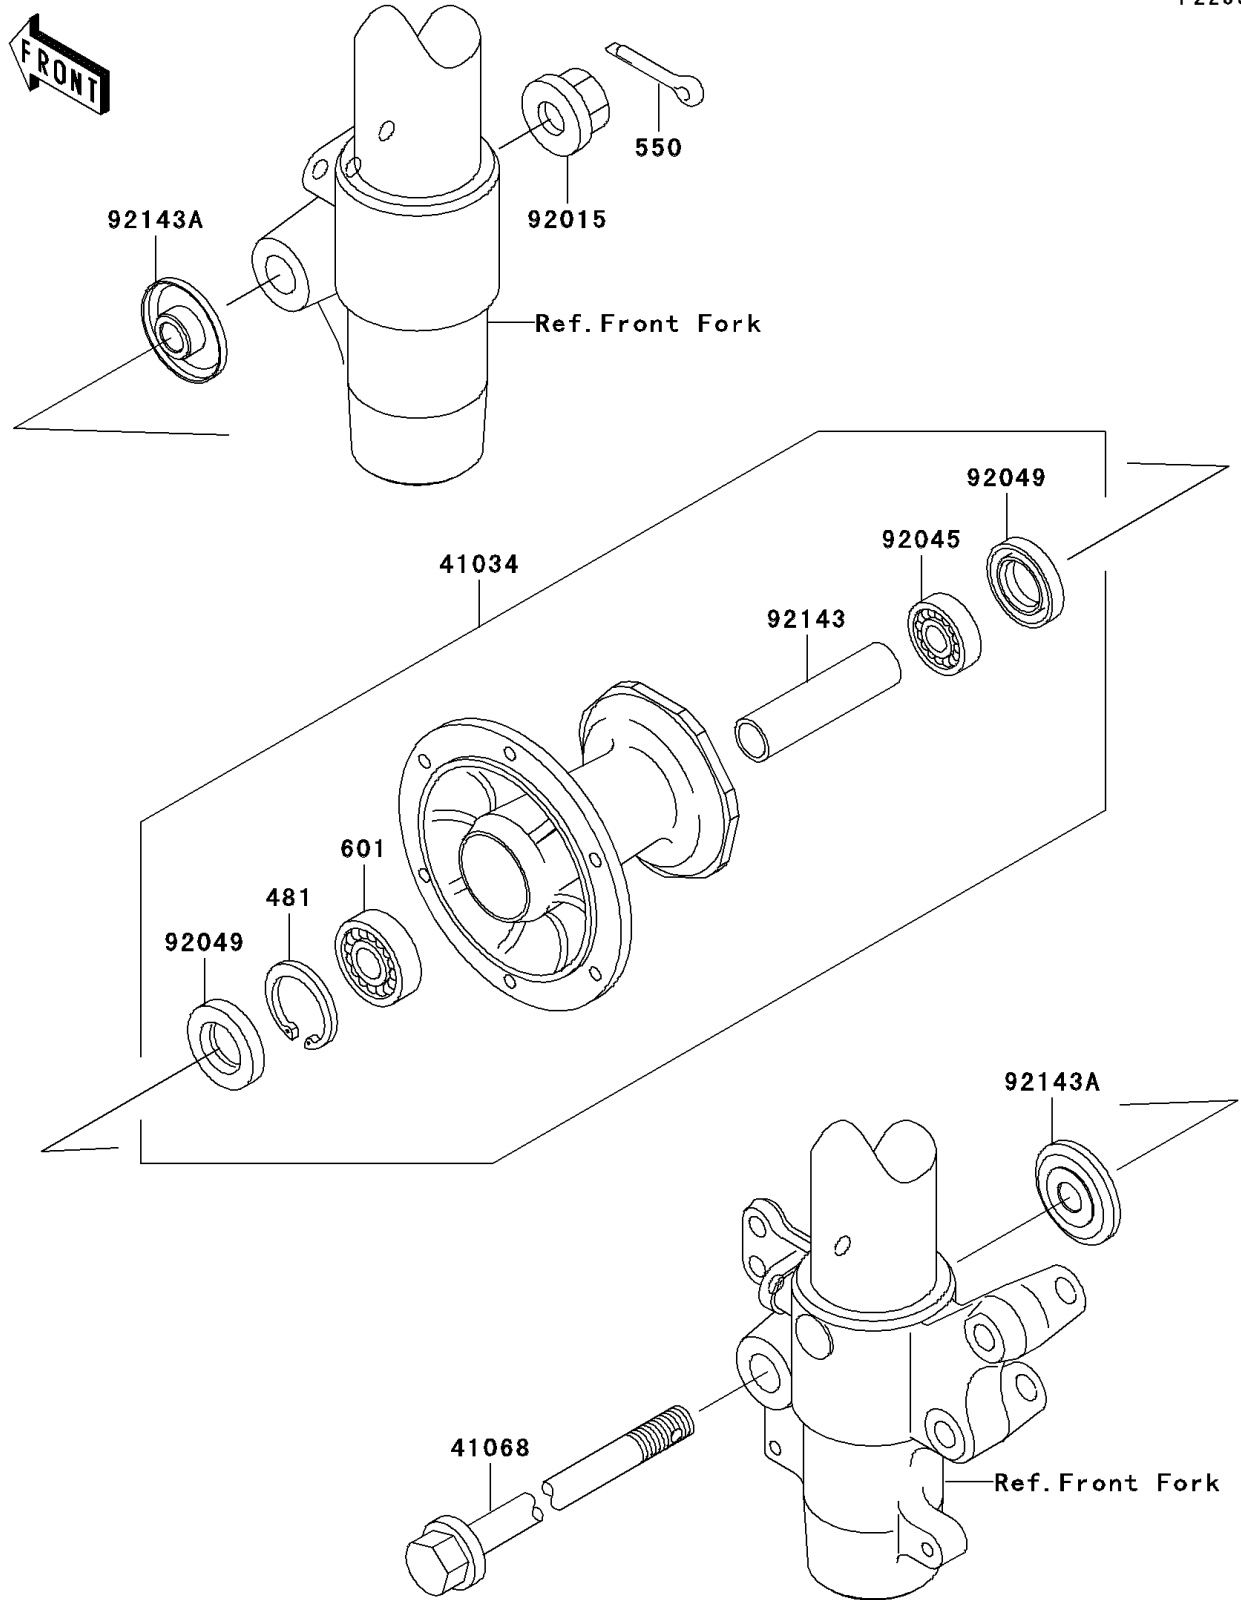

2004 KX85 PARTS DIAGRAM

Front Hub

F2230

2004 KX85 PARTS LIST

Front Hub

ITEM NAME	PART NUMBER	QUANTITY
CIRCLIP-TYPE-C,37MM (Ref # 481)	481J3700	1
PIN-COTTER,2.5X20 (Ref # 550)	550D2520	1
BEARING-BALL,#6201UUC3 (Ref # 601)	601B6301UU	1
DRUM-ASSY,FRONT BRAKE (Ref # 41034)	41034-1310	1
AXLE,FR (Ref # 41068)	41068-1333	1
NUT,FLANGED,12MM (Ref # 92015)	92015-1433	1
BEARING-BALL,TMB201LLUC3/2A (Ref # 92045)	92045-1062	1
SEAL-OIL,TC20376.5 (Ref # 92049)	92049-1257	2
COLLAR,FR BRAKE DRUM,L=76 (Ref # 92143)	92143-1935	1
COLLAR,FR AXLE,L=12 (Ref # 92143A)	92143-1936	2