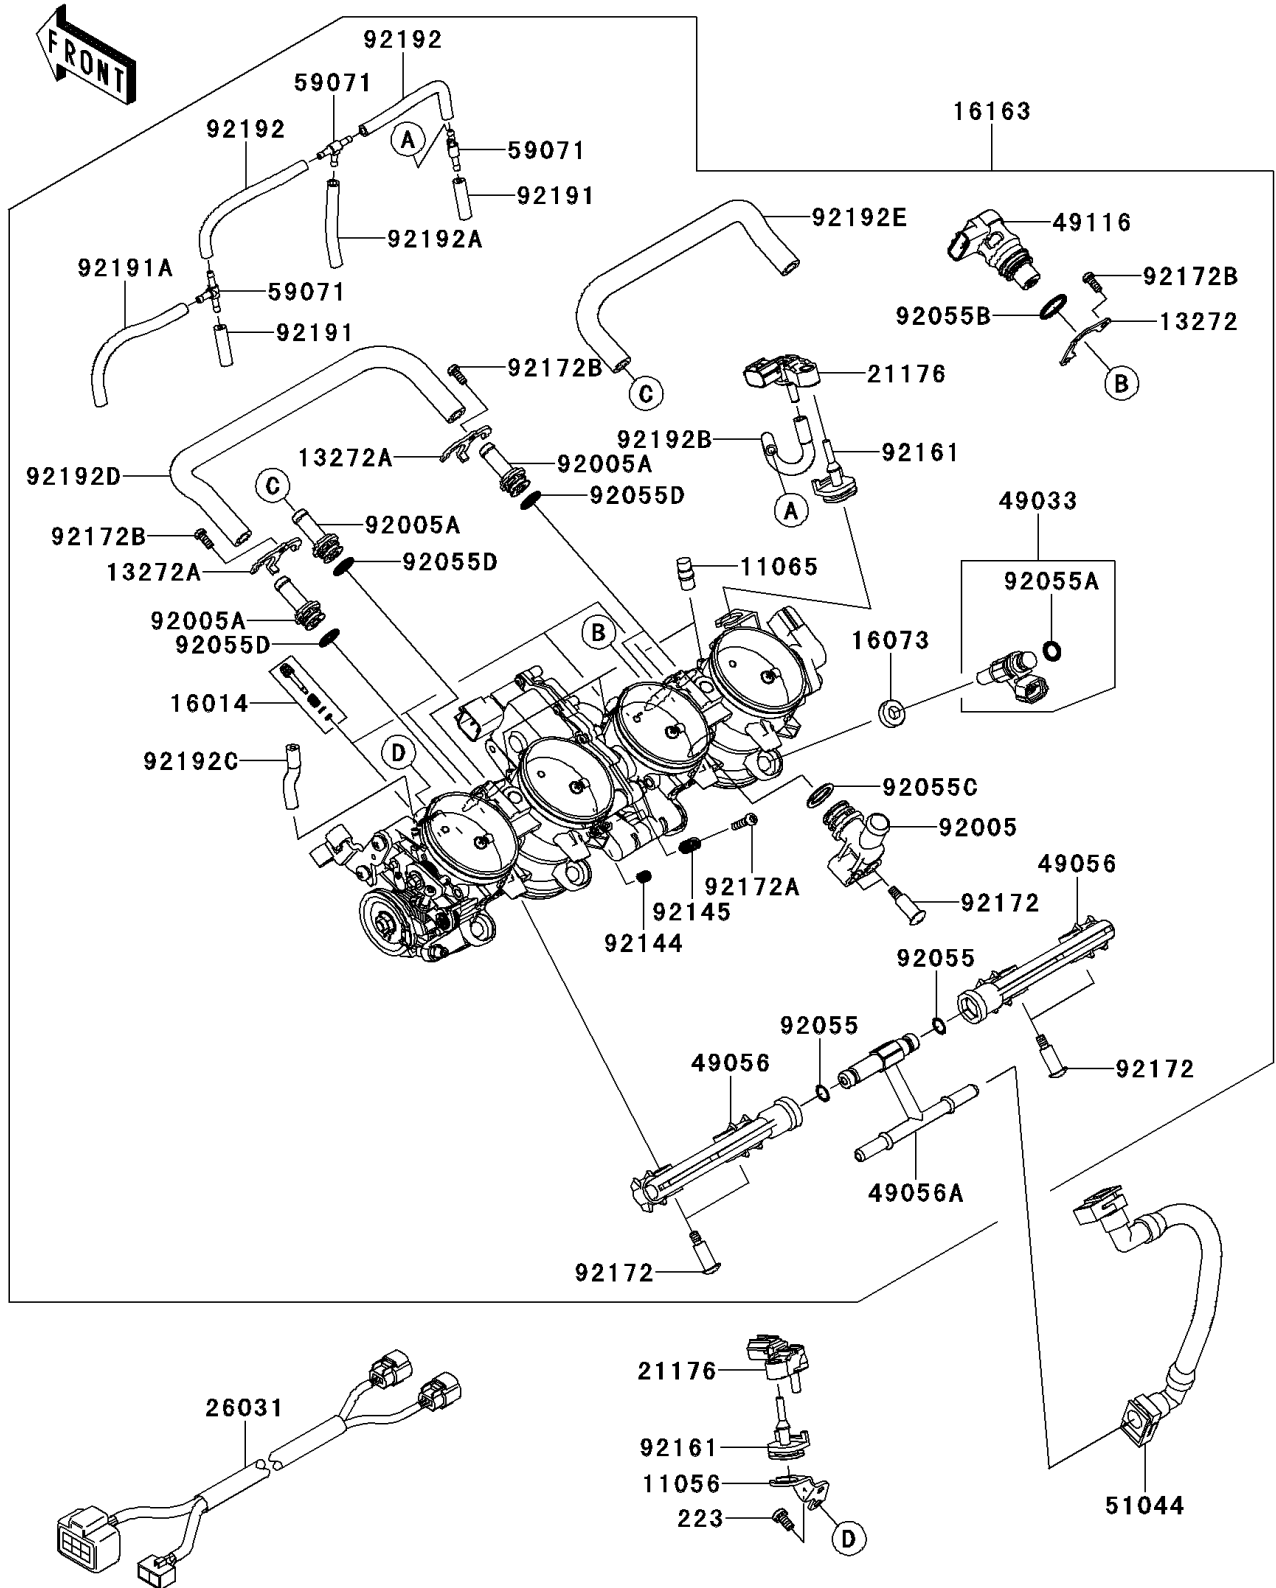

# 2012 NINJA® ZX™ -10R ABS PARTS DIAGRAM

Throttle

E1510

## 2012 NINJA® ZX™ -10R ABS PARTS LIST

### Throttle

ITEM NAME	PART NUMBER	QUANTITY
BRACKET (Ref # 11056)	11056-0269	1
CAP (Ref # 11065)	11065-0282	3
PLATE (Ref # 13272)	13272-0873	1
PLATE (Ref # 13272A)	13272-1082	2
SCREW-PILOT AIR (Ref # 16014)	16014-0002	4
INSULATOR (Ref # 16073)	16073-0129	4
THROTTLE-ASSY,TTK47 (Ref # 16163)	16163-0722	1
SENSOR,PRESSURE (Ref # 21176)	21176-0111	2
HARNES,THROTTLE,SUB (Ref # 26031)	26031-0960	1
NOZZLE-INJECTION (Ref # 49033)	49033-0027	4
PIPE-INJECTION (Ref # 49056)	49056-0024	2
PIPE-INJECTION (Ref # 49056A)	49056-0556	1
VALVE-ASSY,ISC (Ref # 49116)	49116-0704	1
TUBE-ASSY,FUEL (Ref # 51044)	51044-0120	1
JOINT,3WAY,T (Ref # 59071)	59071-3752	3
FITTING (Ref # 92005)	92005-0716	1
FITTING (Ref # 92005A)	92005-0717	4
RING-O (Ref # 92055)	92055-0064	2
RING-O,INJECTION NOZZLE (Ref # 92055A)	92055-0124	4
RING-O (Ref # 92055B)	92055-0206	1
RING-O (Ref # 92055C)	92055-0711	1
RING-O (Ref # 92055D)	92055-0712	4
SPRING (Ref # 92144)	92144-1451	1
SPRING,THROTTLE SYNCRO (Ref # 92145)	92145-0055	1
DAMPER (Ref # 92161)	92161-0673	2
SCREW,PIPE INJECTION (Ref # 92172)	92172-0064	6
SCREW (Ref # 92172A)	92172-0499	1
SCREW,TORX (Ref # 92172B)	92172-0720	4
TUBE,3X7X25 (Ref # 92191)	92191-0020	2

### Throttle

ITEM NAME	PART NUMBER	QUANTITY
TUBE,3X7X100 (Ref # 92191A)	92191-0023	1
TUBE,3X7X95 (Ref # 92192)	92192-0018	2
TUBE,3X7X55 (Ref # 92192A)	92192-0106	1
TUBE (Ref # 92192B)	92192-0981	1
TUBE (Ref # 92192C)	92192-0982	1
TUBE (Ref # 92192D)	92192-0983	1
TUBE (Ref # 92192E)	92192-0984	1
SCREW-PAN-WS-CROS,5X10 (Ref # 223)	223AA0510	1