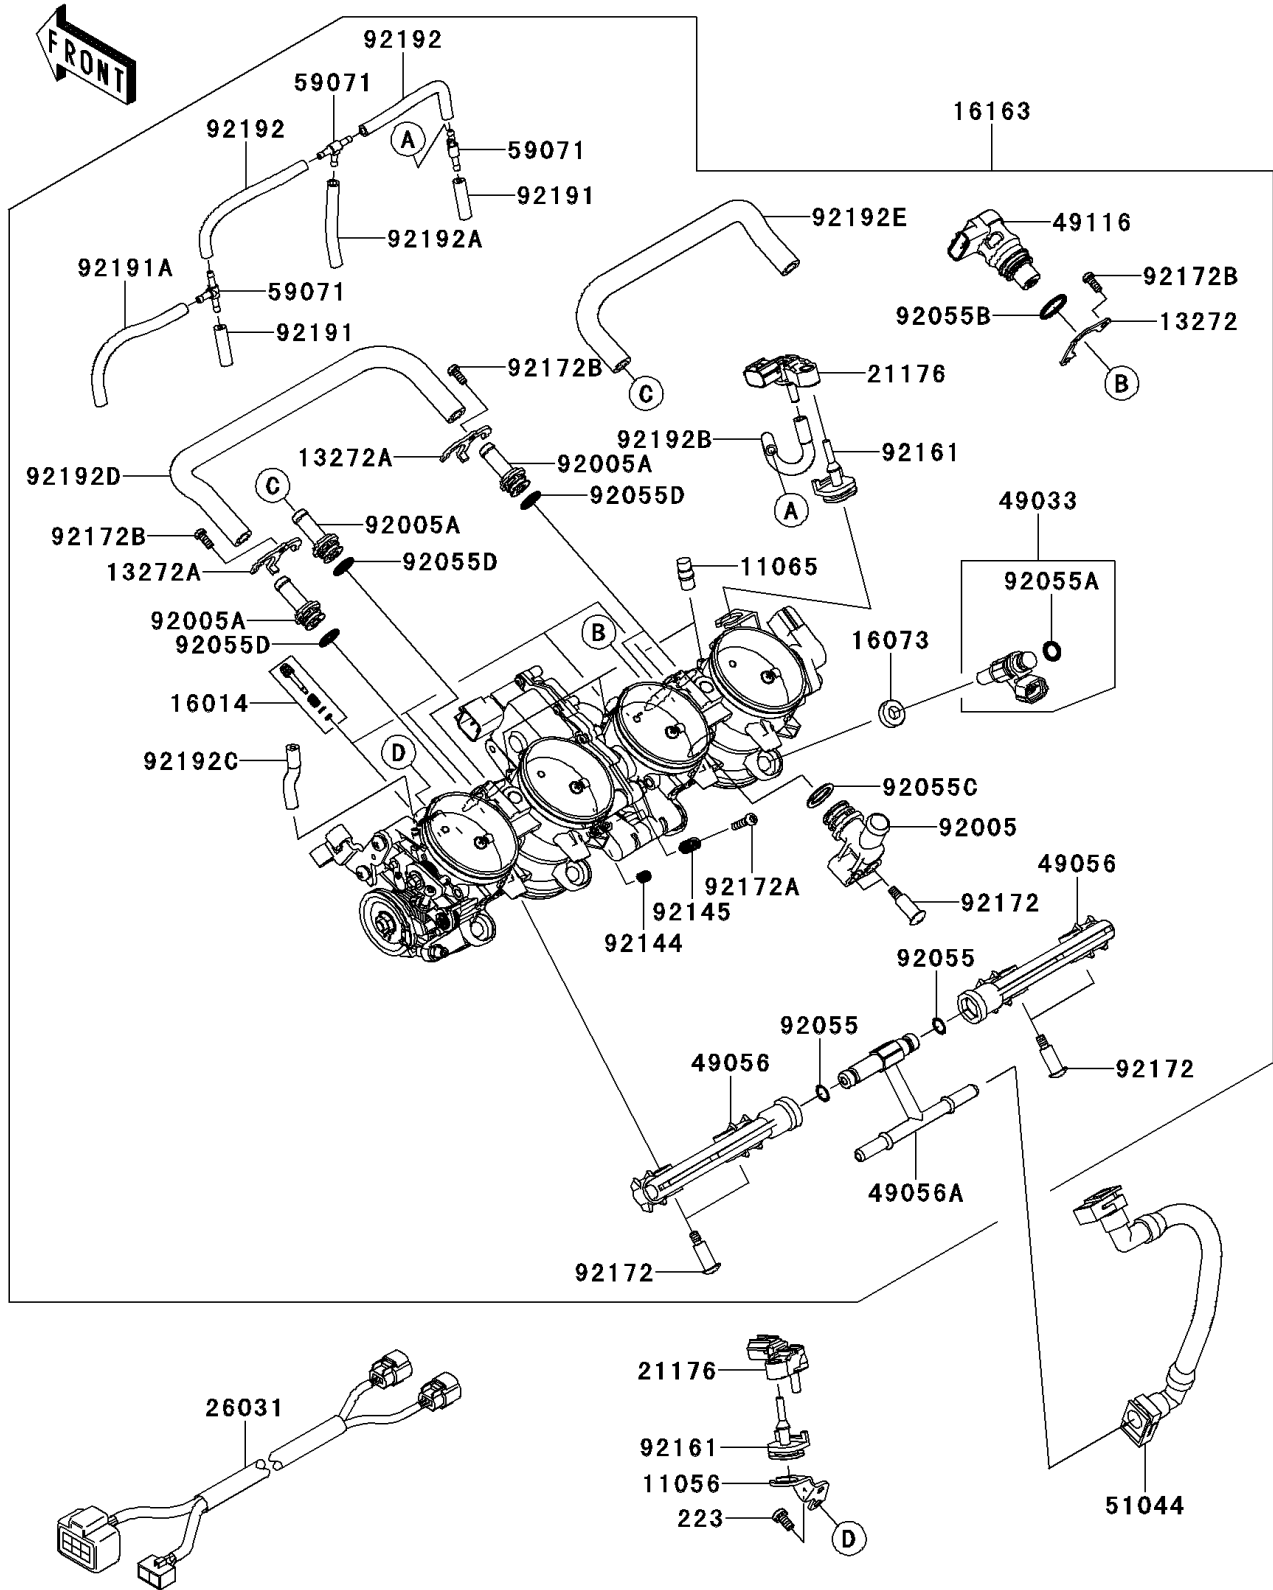

2014 NINJA® ZX™ -10R ABS PARTS DIAGRAM

Throttle

E1510

2014 NINJA® ZX™ -10R ABS PARTS LIST

Throttle

ITEM NAME	PART NUMBER	QUANTITY
BRACKET (Ref # 11056)	11056-0269	1
CAP (Ref # 11065)	11065-0282	3
PLATE (Ref # 13272)	13272-0873	1
PLATE (Ref # 13272A)	13272-1082	2
SCREW-PILOT AIR (Ref # 16014)	16014-0002	4
INSULATOR (Ref # 16073)	16073-0129	4
THROTTLE-ASSY,TTK47 (Ref # 16163)	16163-0722	1
SENSOR,PRESSURE (Ref # 21176)	21176-0111	2
HARNES,THROTTLE,SUB (Ref # 26031)	26031-0960	1
NOZZLE-INJECTION (Ref # 49033)	49033-0027	4
PIPE-INJECTION (Ref # 49056)	49056-0024	2
PIPE-INJECTION (Ref # 49056A)	49056-0556	1
VALVE-ASSY,ISC (Ref # 49116)	49116-0704	1
TUBE-ASSY,FUEL (Ref # 51044)	51044-0120	1
JOINT,3WAY,T (Ref # 59071)	59071-3752	3
FITTING (Ref # 92005)	92005-0716	1
FITTING (Ref # 92005A)	92005-0717	4
RING-O (Ref # 92055)	92055-0064	2
RING-O,INJECTION NOZZLE (Ref # 92055A)	92055-0124	4
RING-O (Ref # 92055B)	92055-0206	1
RING-O (Ref # 92055C)	92055-0711	1
RING-O (Ref # 92055D)	92055-0712	4
SPRING (Ref # 92144)	92144-1451	1
SPRING,THROTTLE SYNCRO (Ref # 92145)	92145-0055	1
DAMPER (Ref # 92161)	92161-0673	2
SCREW,PIPE INJECTION (Ref # 92172)	92172-0064	6
SCREW (Ref # 92172A)	92172-0499	1
SCREW,TORX (Ref # 92172B)	92172-0720	4
TUBE,3X7X25 (Ref # 92191)	92191-0020	2

2014 NINJA® ZX™ -10R ABS PARTS LIST

Throttle

ITEM NAME	PART NUMBER	QUANTITY
TUBE,3X7X100 (Ref # 92191A)	92191-0023	1
TUBE,3X7X95 (Ref # 92192)	92192-0018	2
TUBE,3X7X55 (Ref # 92192A)	92192-0106	1
TUBE (Ref # 92192B)	92192-0981	1
TUBE (Ref # 92192C)	92192-0982	1
TUBE (Ref # 92192D)	92192-0983	1
TUBE (Ref # 92192E)	92192-0984	1
SCREW-PAN-WS-CROS,5X10 (Ref # 223)	223AA0510	1