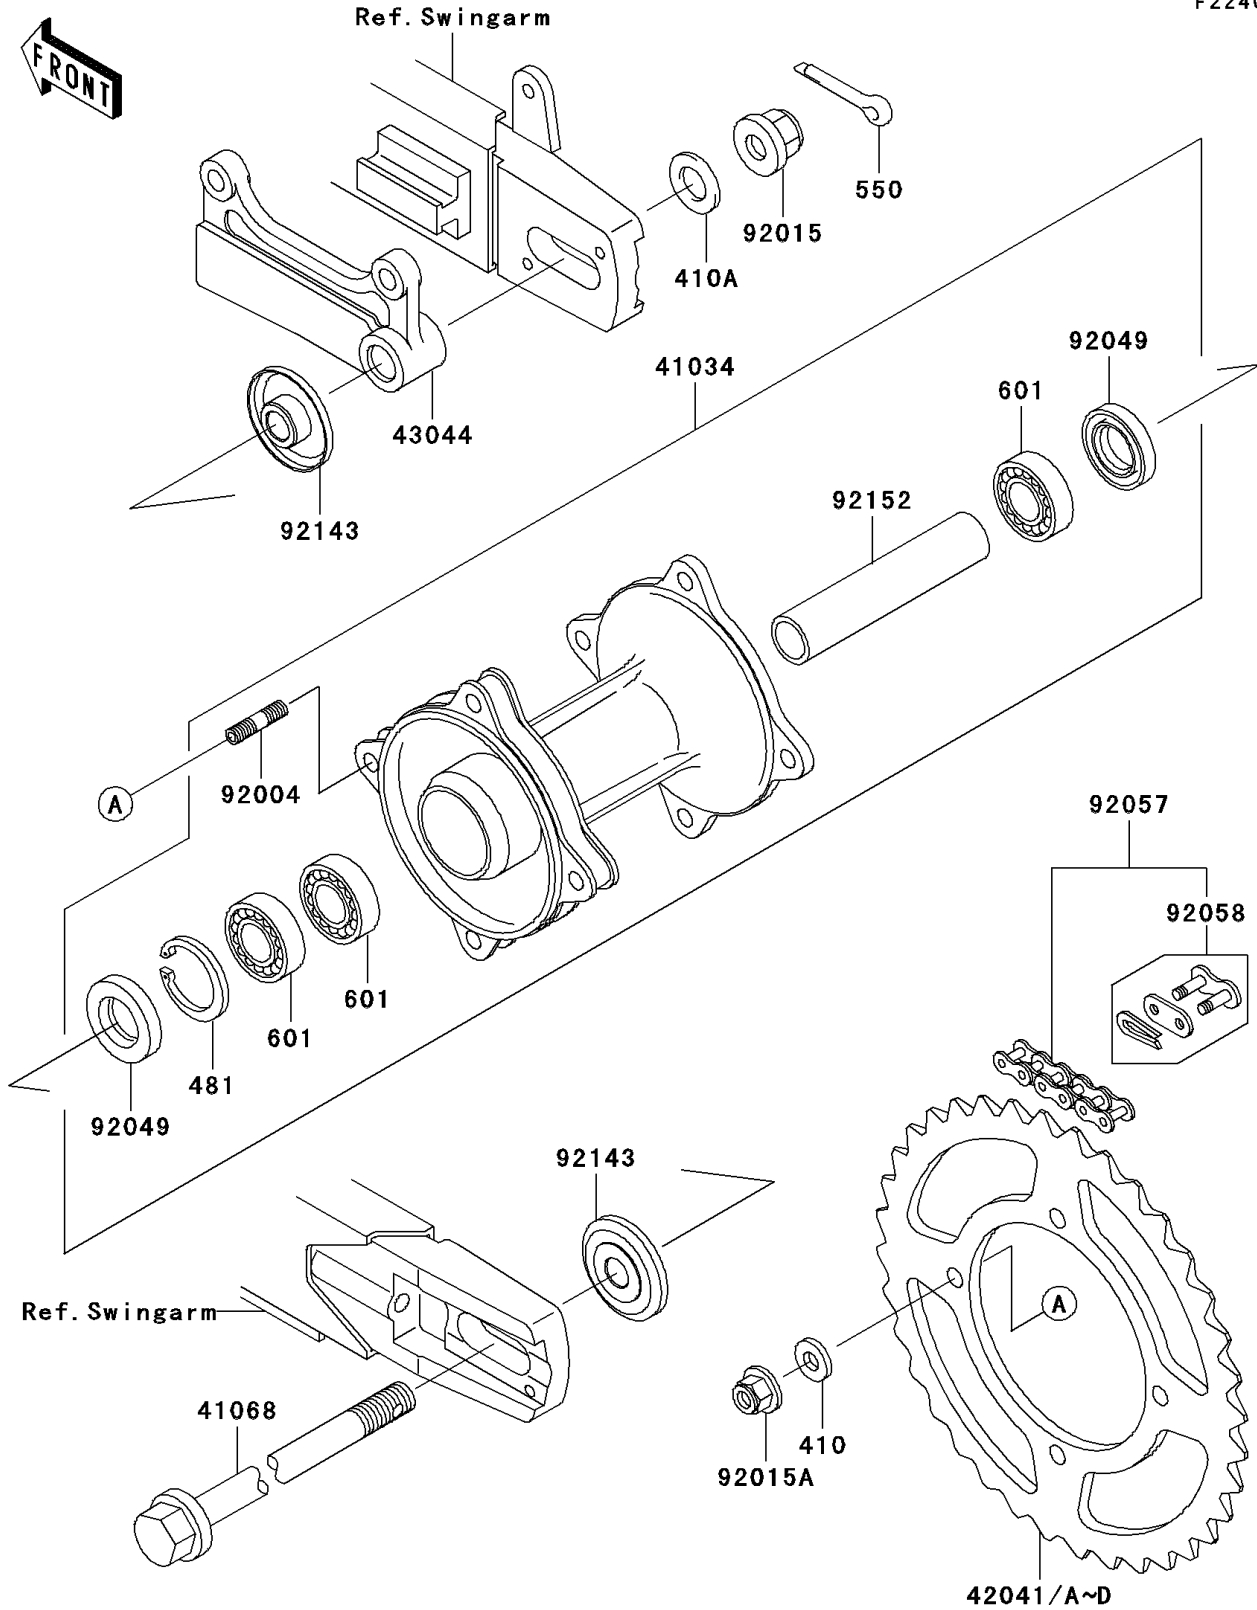

2001 KX85 PARTS DIAGRAM

Rear Hub

F2240

2001 KX85 PARTS LIST

Rear Hub

ITEM NAME	PART NUMBER	QUANTITY
WASHER-PLAIN-SMALL,8MM (Ref # 410)	410B0800	4
WASHER-PLAIN-SMALL,14MM (Ref # 410A)	410B1400	1
CIRCLIP-TYPE-C,35MM (Ref # 481)	481J3500	1
PIN-COTTER,2.5X20 (Ref # 550)	550D2520	1
BEARING-BALL (Ref # 601)	601B6202UU	3
DRUM-ASSY,REAR BRAKE (Ref # 41034)	41034-1323	1
AXLE,RR (Ref # 41068)	41068-1401	1
SPROCKET-HUB,49T (Ref # 42041)	42041-1207	1
SPROCKET-HUB,48T (Ref # 42041A)	42041-1227	1
SPROCKET-HUB,50T (Ref # 42041B)	42041-1228	1
SPROCKET-HUB,51T (Ref # 42041C)	42041-1229	1
SPROCKET-HUB,52T (Ref # 42041D)	42041-1245	1
HOLDER-COMP-CALIPER (Ref # 43044)	43044-1122	1
STUD,8X16 (Ref # 92004)	92004-1183	4
NUT,FLANGED,14MM (Ref # 92015)	92015-1401	1
NUT,8MM (Ref # 92015A)	92015-1432	4
SEAL-OIL (Ref # 92049)	92049-1469	2
CHAIN,DRIVE,DID420DS2X120L (Ref # 92057)	92057-1496	1
JOINT-CHAIN,DRIVE (Ref # 92058)	92058-1086	1
COLLAR,RR AXLE,L=12.5 (Ref # 92143)	92143-1938	2
COLLAR,RR BRAKE DRUM,L=95 (Ref # 92152)	92152-1090	1