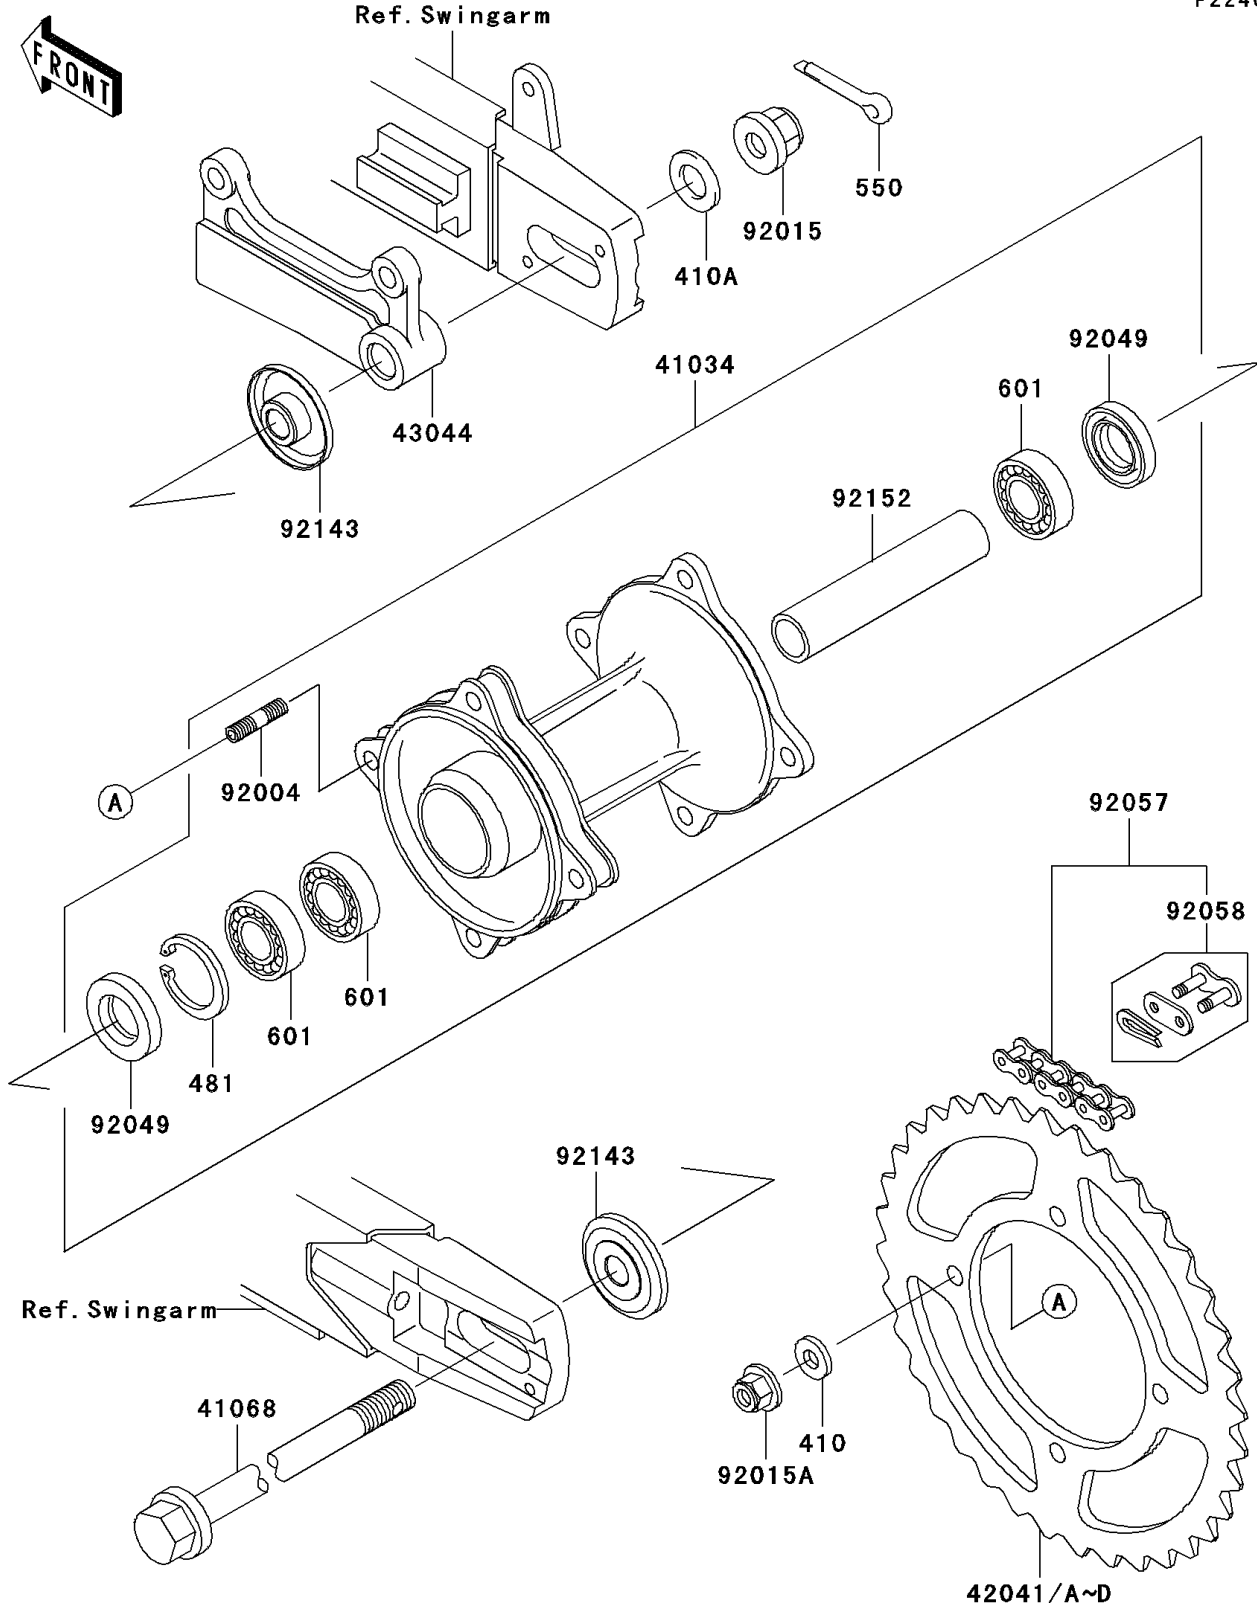

# 2003 KX85 PARTS DIAGRAM

Rear Hub

F2240

## 2003 KX85 PARTS LIST

### Rear Hub

ITEM NAME	PART NUMBER	QUANTITY
WASHER-PLAIN-SMALL,8MM (Ref # 410)	410B0800	4
WASHER-PLAIN-SMALL,14MM (Ref # 410A)	410B1400	1
CIRCLIP-TYPE-C,35MM (Ref # 481)	481J3500	1
PIN-COTTER,2.5X20 (Ref # 550)	550D2520	1
BEARING-BALL (Ref # 601)	601B6202UU	3
DRUM-ASSY,REAR BRAKE (Ref # 41034)	41034-1323	1
AXLE,RR (Ref # 41068)	41068-1401	1
SPROCKET-HUB,49T (Ref # 42041)	42041-1207	1
SPROCKET-HUB,48T (Ref # 42041A)	42041-1227	1
SPROCKET-HUB,50T (Ref # 42041B)	42041-1228	1
SPROCKET-HUB,51T (Ref # 42041C)	42041-1229	1
SPROCKET-HUB,52T (Ref # 42041D)	42041-1245	1
HOLDER-COMP-CALIPER (Ref # 43044)	43044-1122	1
STUD,8X16 (Ref # 92004)	92004-1183	4
NUT,FLANGED,14MM (Ref # 92015)	92015-1401	1
NUT,8MM (Ref # 92015A)	92015-1432	4
SEAL-OIL (Ref # 92049)	92049-1469	2
CHAIN,DRIVE,DID420DS2X120L (Ref # 92057)	92057-1496	1
JOINT-CHAIN,DRIVE (Ref # 92058)	92058-1086	1
COLLAR,RR AXLE,L=12.5 (Ref # 92143)	92143-1938	2
COLLAR,RR BRAKE DRUM,L=95 (Ref # 92152)	92152-1090	1