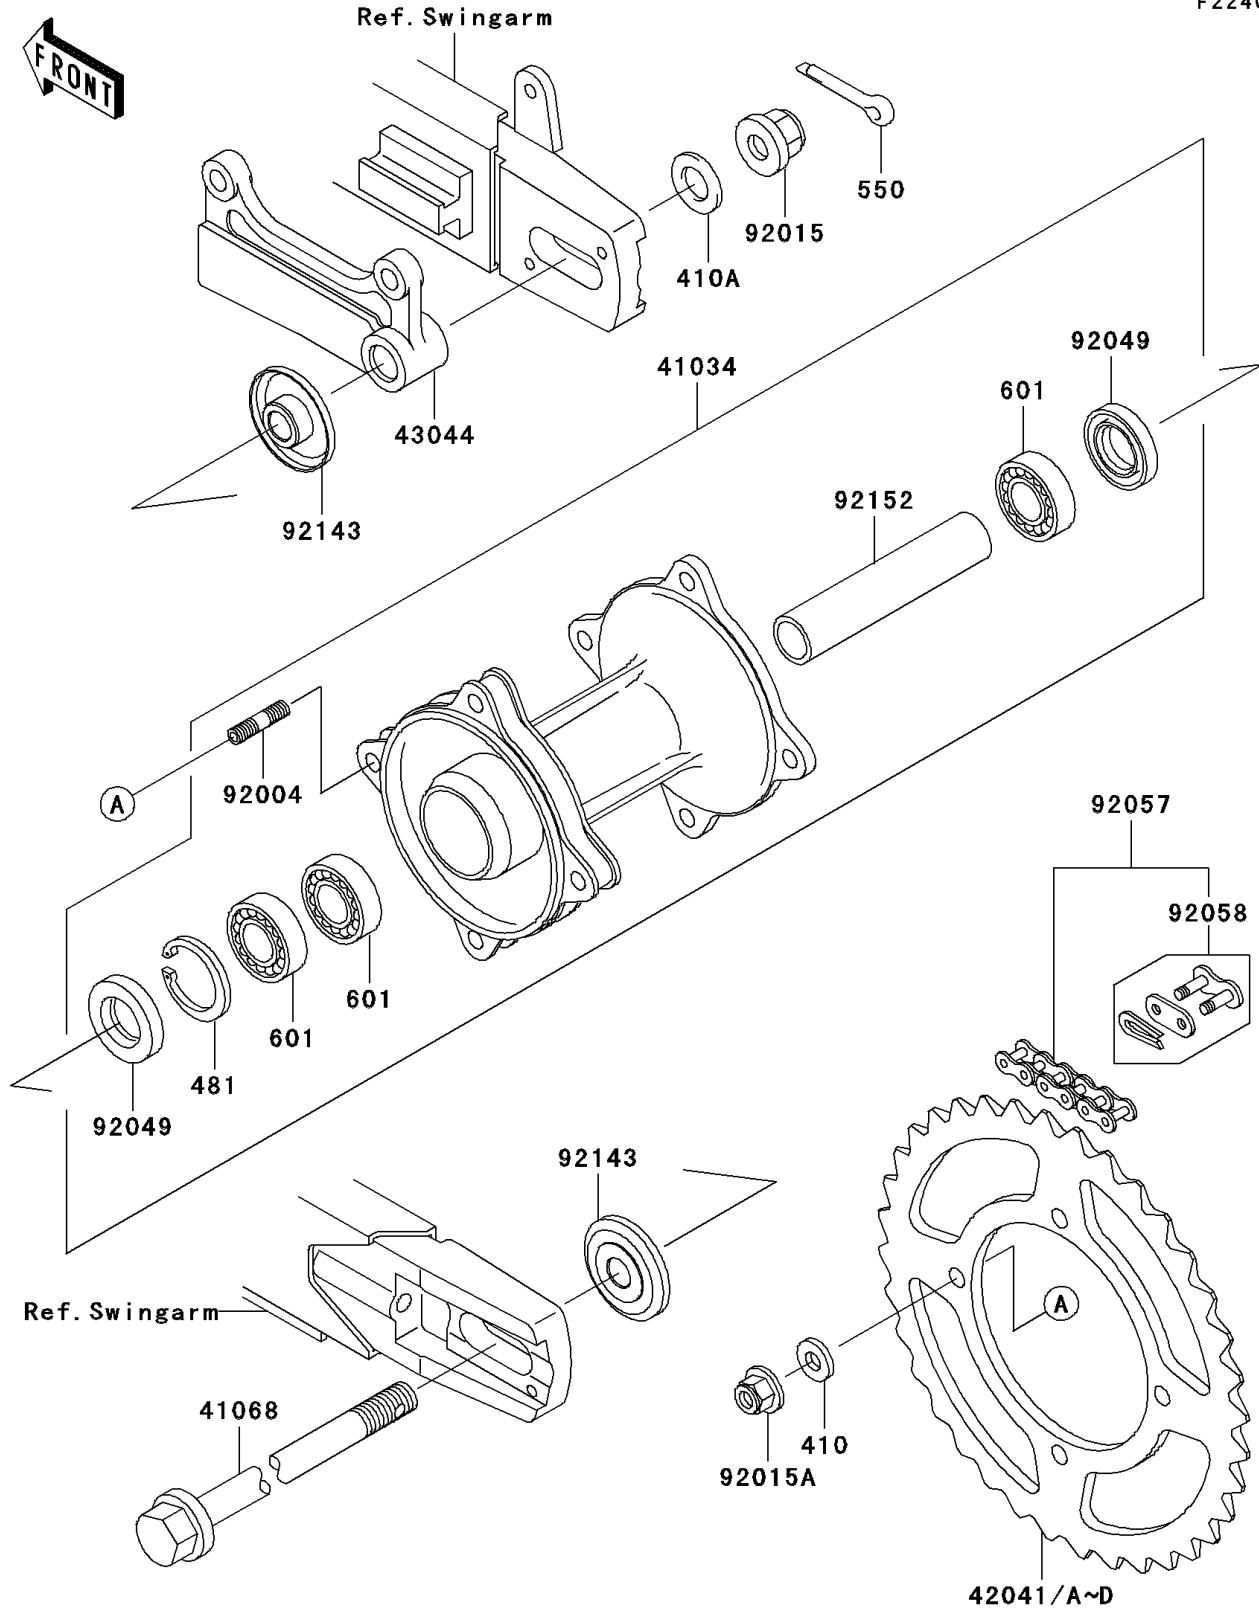

2004 KX85 PARTS DIAGRAM

Rear Hub

F2240

2004 KX85 PARTS LIST

Rear Hub

ITEM NAME	PART NUMBER	QUANTITY
WASHER-PLAIN-SMALL,8MM (Ref # 410)	410B0800	4
WASHER-PLAIN-SMALL,14MM (Ref # 410A)	410B1400	1
CIRCLIP-TYPE-C,35MM (Ref # 481)	481J3500	1
PIN-COTTER,2.5X20 (Ref # 550)	550D2520	1
BEARING-BALL (Ref # 601)	601B6202UU	3
DRUM-ASSY,REAR BRAKE (Ref # 41034)	41034-1323	1
AXLE,RR (Ref # 41068)	41068-1401	1
SPROCKET-HUB,49T (Ref # 42041)	42041-1207	1
SPROCKET-HUB,48T (Ref # 42041A)	42041-1227	1
SPROCKET-HUB,50T (Ref # 42041B)	42041-1228	1
SPROCKET-HUB,51T (Ref # 42041C)	42041-1229	1
SPROCKET-HUB,52T (Ref # 42041D)	42041-1245	1
HOLDER-COMP-CALIPER (Ref # 43044)	43044-1122	1
STUD,8X16 (Ref # 92004)	92004-1183	4
NUT,FLANGED,14MM (Ref # 92015)	92015-1401	1
NUT,8MM (Ref # 92015A)	92015-1432	4
SEAL-OIL (Ref # 92049)	92049-1469	2
CHAIN,DRIVE,DID420DS2X120L (Ref # 92057)	92057-1496	1
JOINT-CHAIN,DRIVE (Ref # 92058)	92058-1086	1
COLLAR,RR AXLE,L=12.5 (Ref # 92143)	92143-1938	2
COLLAR,RR BRAKE DRUM,L=95 (Ref # 92152)	92152-1090	1