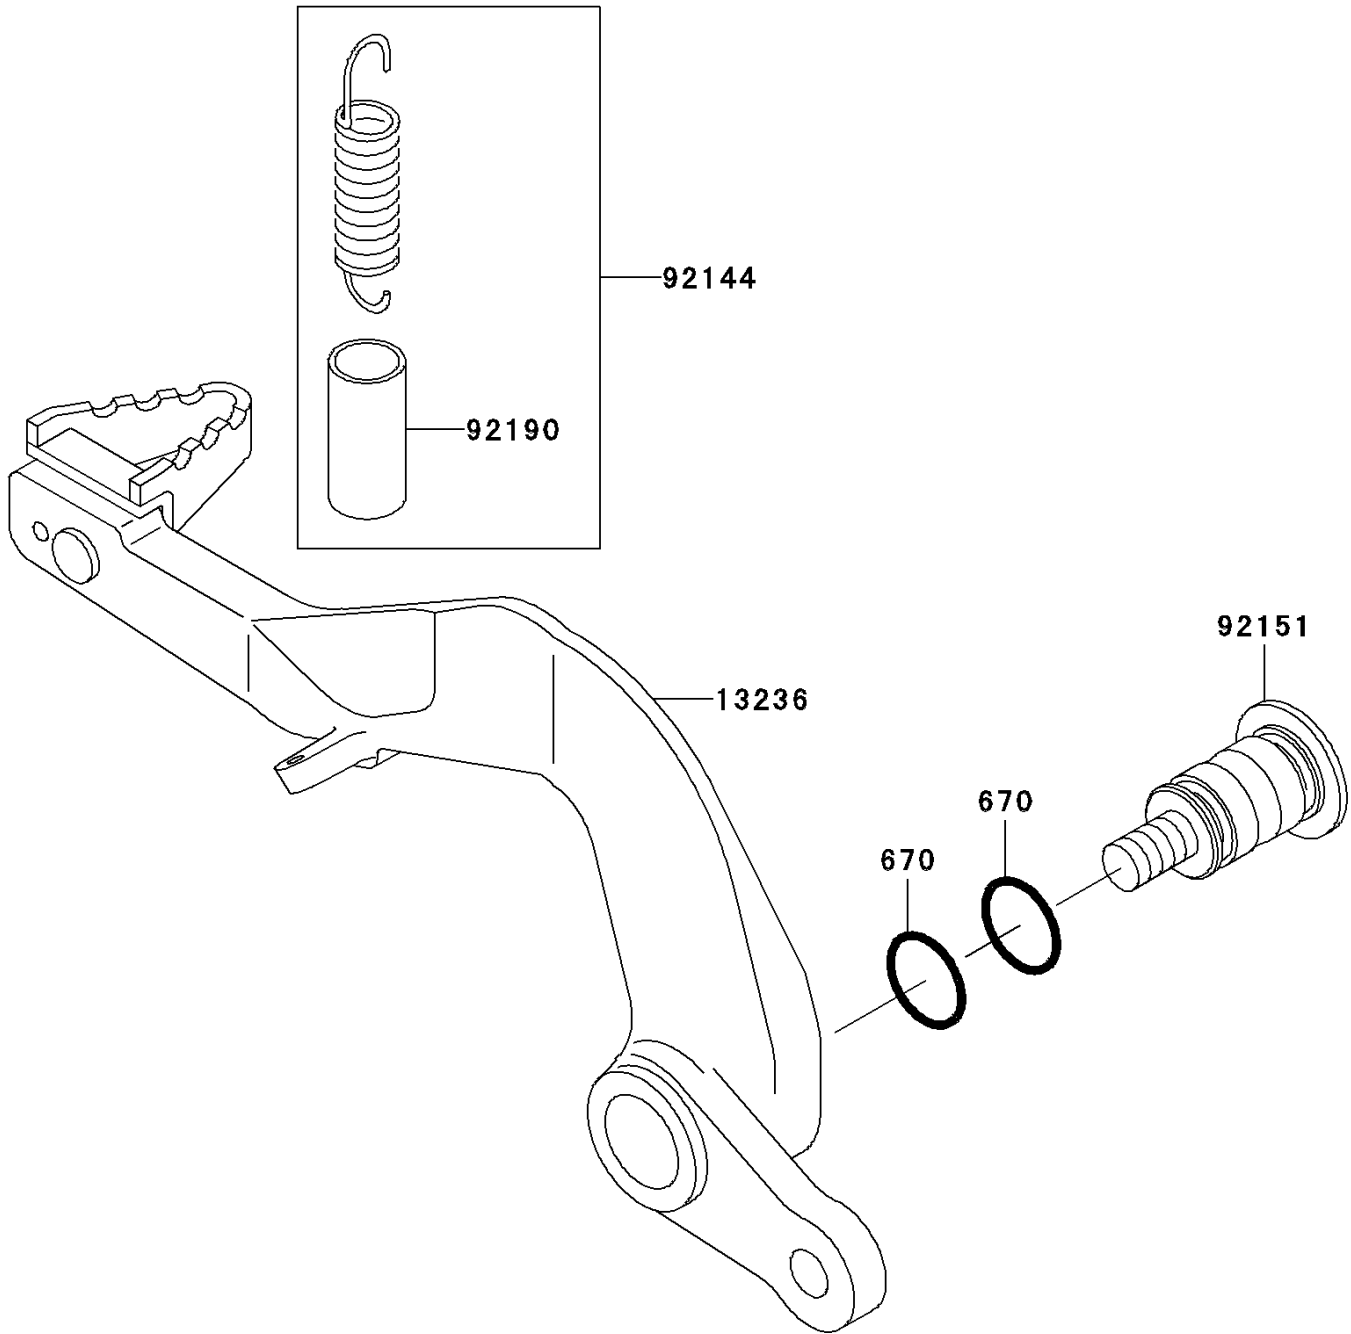

2003 KX85 PARTS DIAGRAM

Brake Pedal

F2260

2003 KX85 PARTS LIST

Brake Pedal

ITEM NAME	PART NUMBER	QUANTITY
O RING,12MM (Ref # 670)	670B2012	2
LEVER-COMP,BRAKE PEDAL,ALUM. (Ref # 13236)	13236-1353	1
SPRING,BRAKE PEDAL RETURN (Ref # 92144)	92144-1752	1
BOLT,BRAKE PEDAL,8MM (Ref # 92151)	92151-1572	1
TUBE,13X16X25 (Ref # 92190)	92190-1488	1