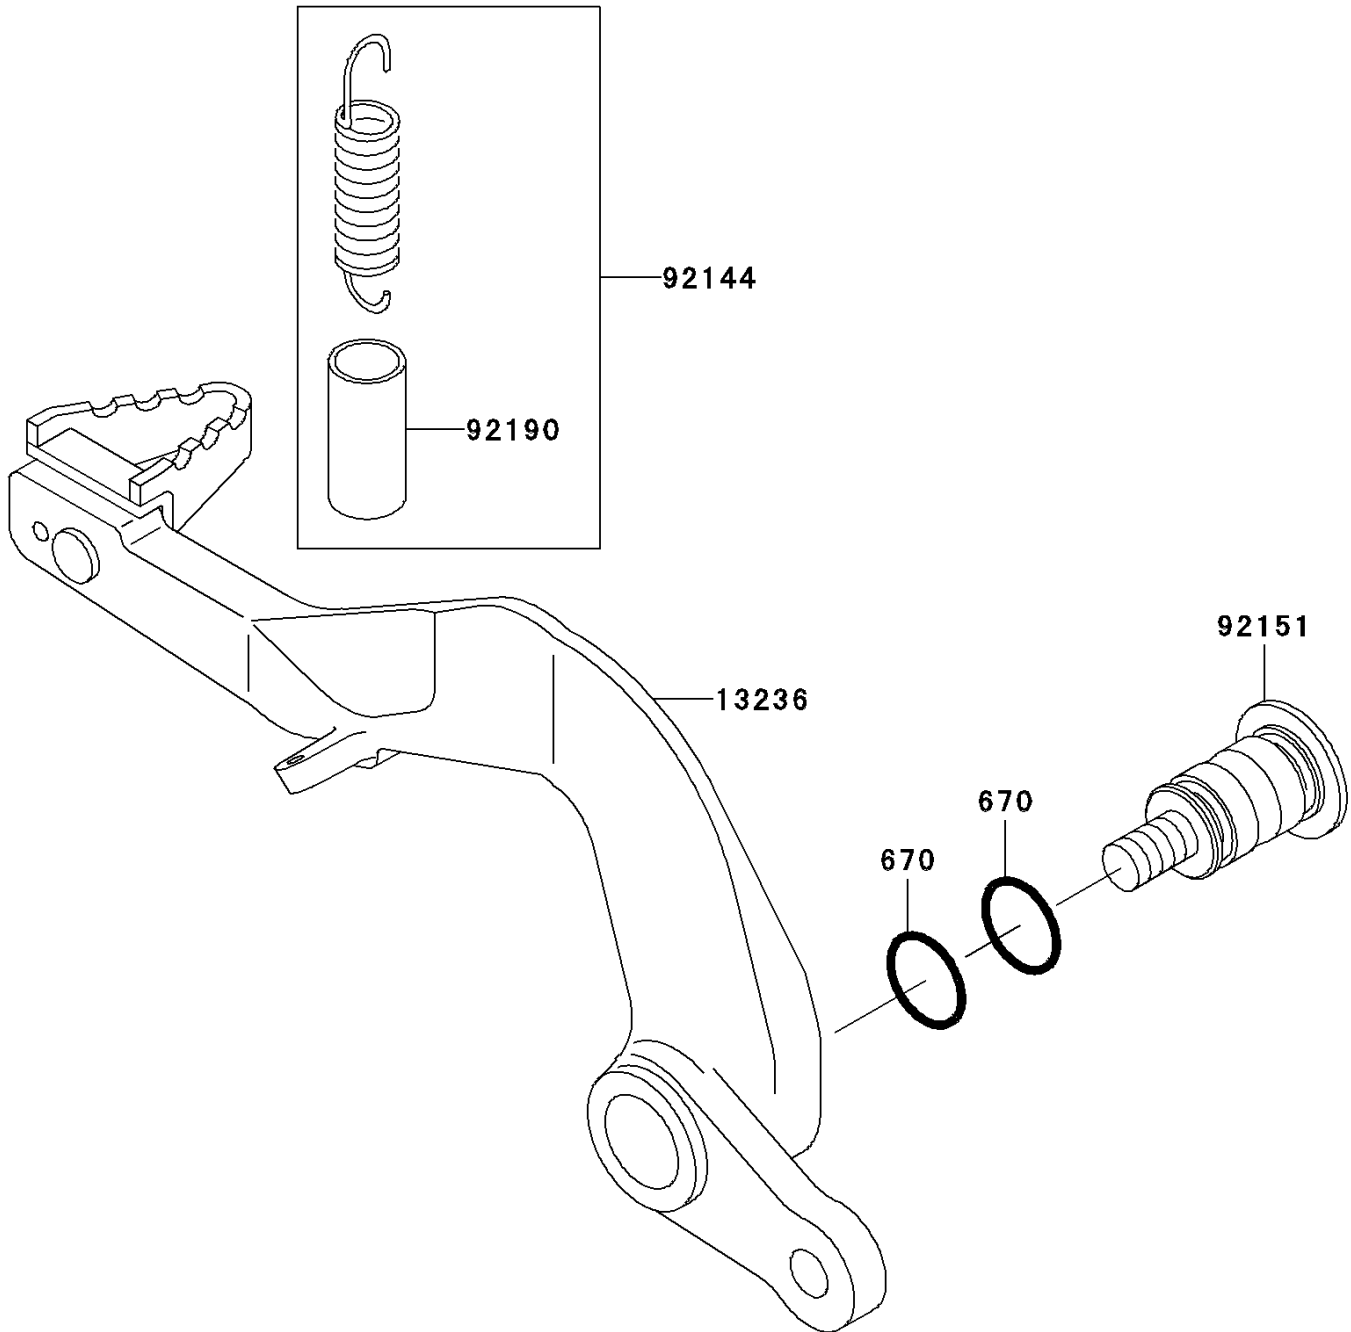

# 2004 KX85 PARTS DIAGRAM

Brake Pedal

F2260

## 2004 KX85 PARTS LIST

### Brake Pedal

ITEM NAME	PART NUMBER	QUANTITY
O RING,12MM (Ref # 670)	670B2012	2
LEVER-COMP,BRAKE PEDAL,ALUM. (Ref # 13236)	13236-1353	1
SPRING,BRAKE PEDAL RETURN (Ref # 92144)	92144-1752	1
BOLT,BRAKE PEDAL,8MM (Ref # 92151)	92151-1572	1
TUBE,13X16X25 (Ref # 92190)	92190-1488	1