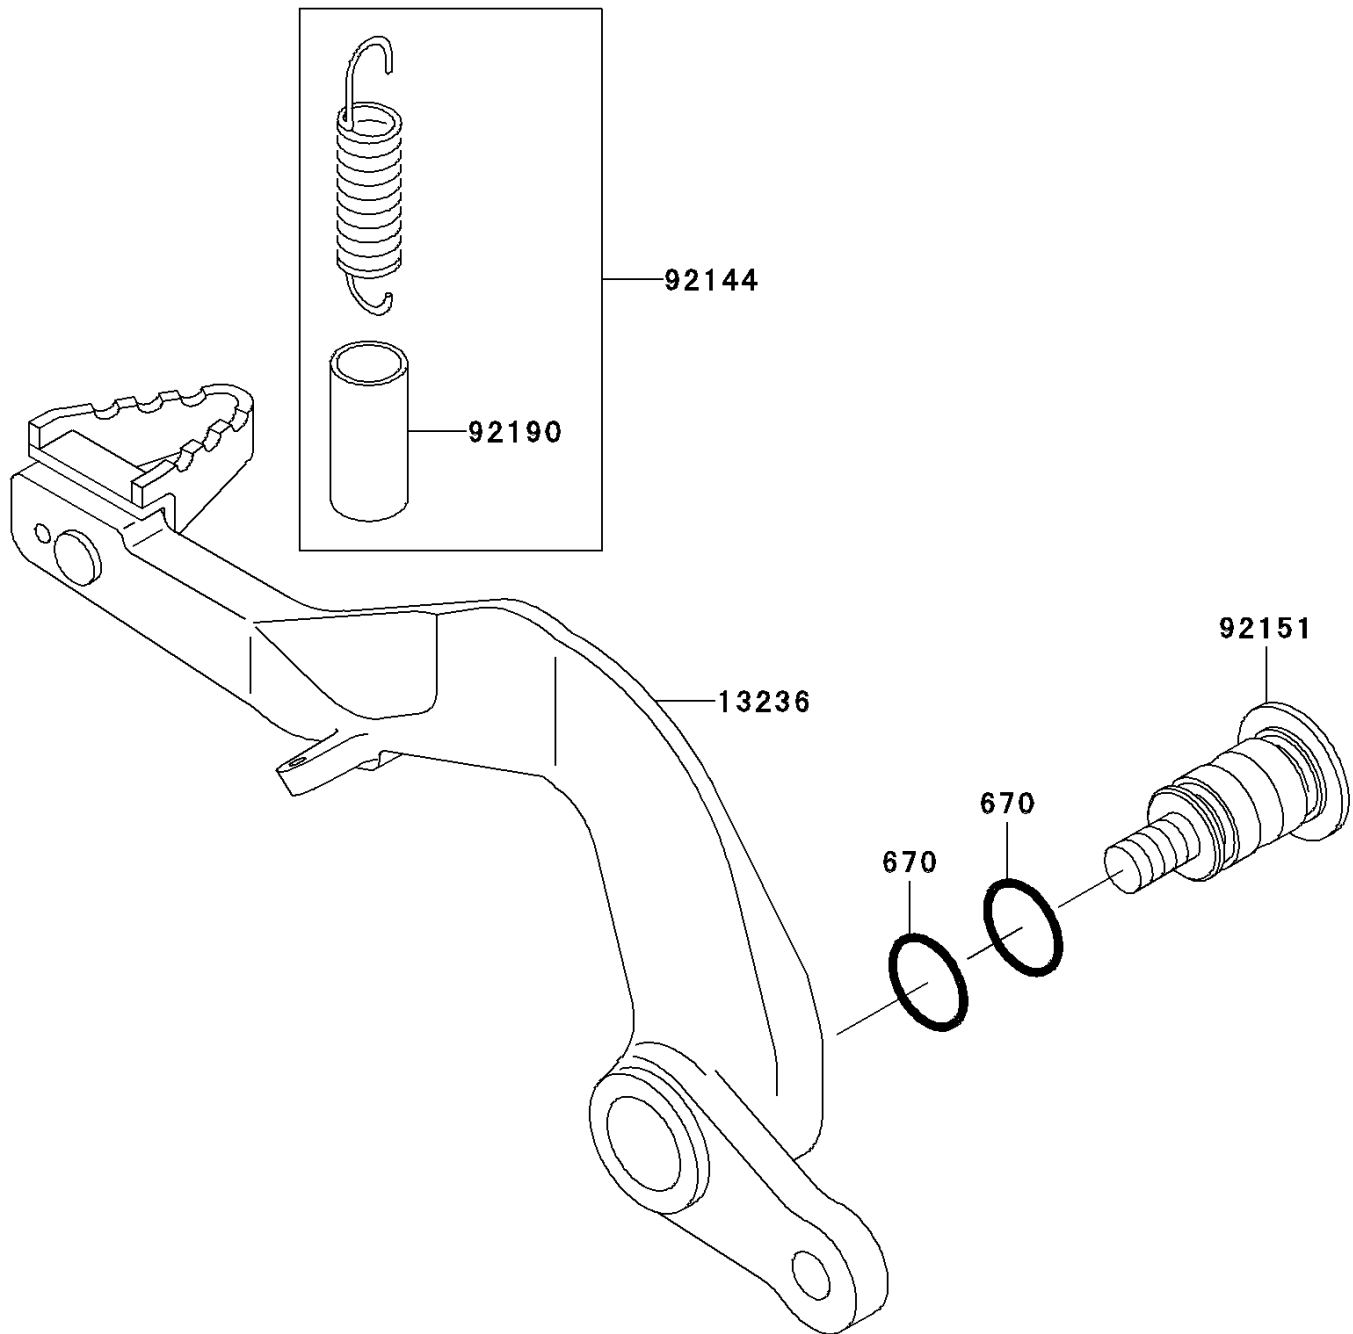

# 2004 KX85 PARTS DIAGRAM

Brake Pedal

F2260

## 2004 KX85 PARTS LIST

### Brake Pedal

ITEM NAME	PART NUMBER	QUANTITY
O RING,12MM (Ref # 670)	670B2012	2
LEVER-COMP,BRAKE PEDAL,ALUM. (Ref # 13236)	13236-1353	1
SPRING,BRAKE PEDAL RETURN (Ref # 92144)	92144-1752	1
BOLT,BRAKE PEDAL,8MM (Ref # 92151)	92151-1572	1
TUBE,13X16X25 (Ref # 92190)	92190-1488	1