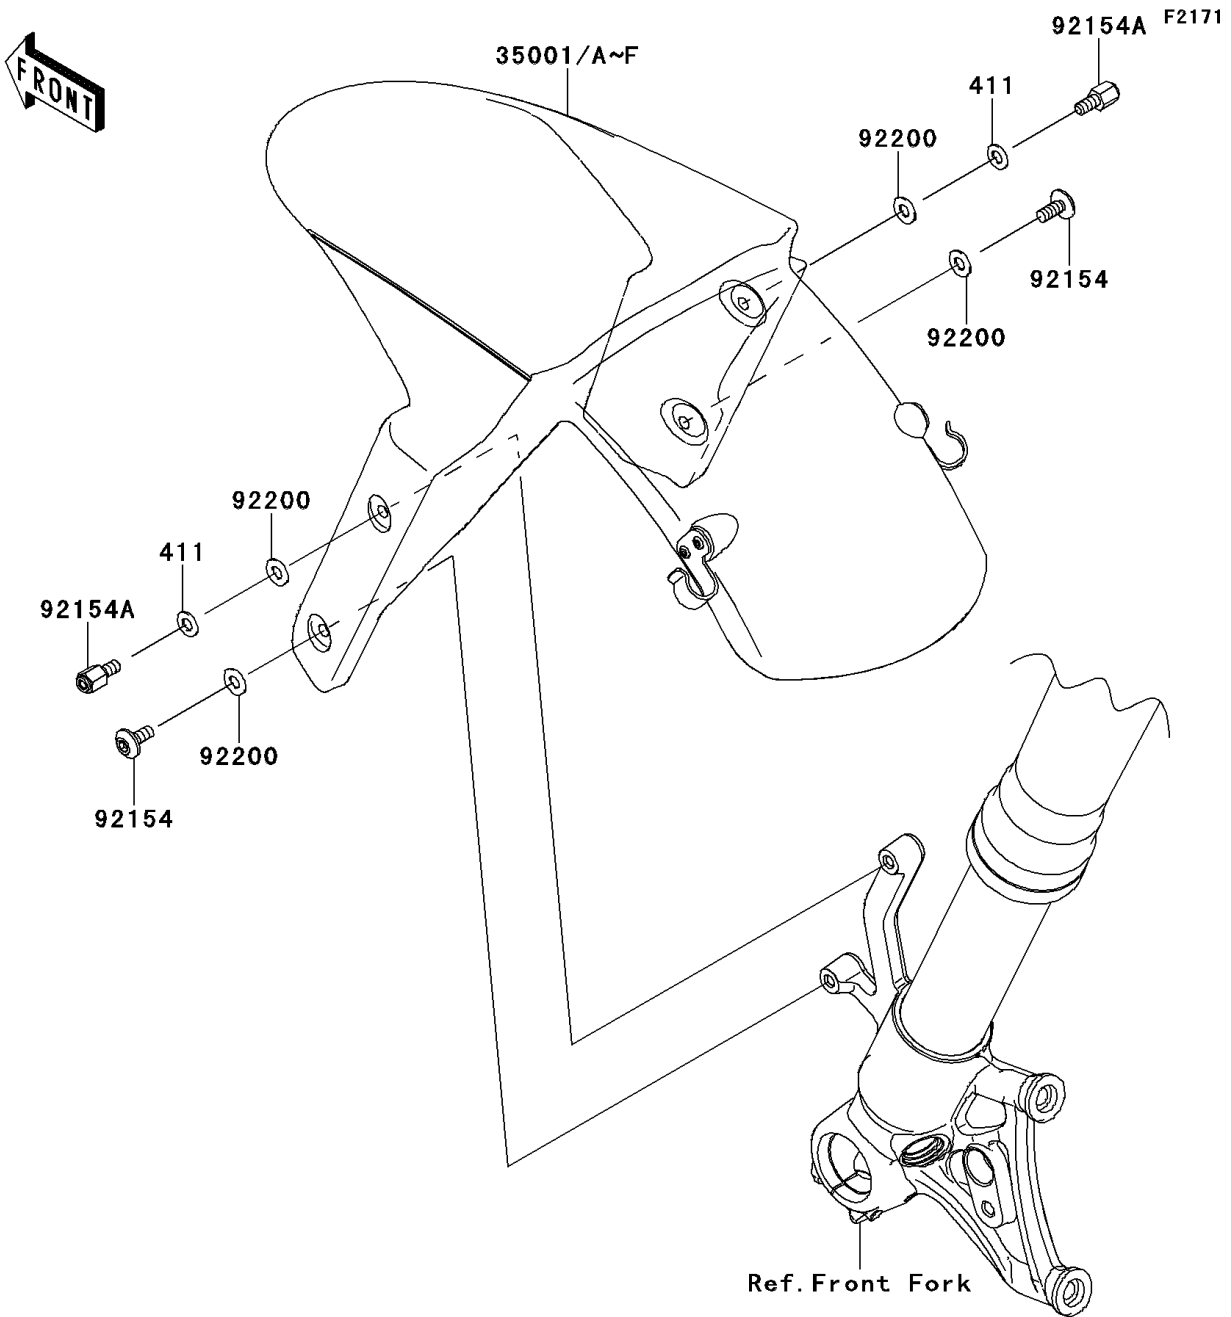

2014 NINJA® ZX™ -10R ABS PARTS DIAGRAM

Front Fender(s)

WD

WOD

(35001)	Red
(35001A)	Gray
(35001B)	F. Ebony
(35001C)	White
(35001D)	Black
(35001E)	Green

2014 NINJA® ZX™ -10R ABS PARTS LIST

Front Fender(s)

ITEM NAME	PART NUMBER	QUANTITY
FENDER-ASSY-FRONT,F.EBONY (Ref # 35001B)	35001-0058-45L	1
FENDER-ASSY-FRONT,P.F.C.WHITE (Ref # 35001C)	35001-0058-46K	1
BOLT,SOCKET,6X14 (Ref # 92154)	92154-0745	2
BOLT,6MM (Ref # 92154A)	92154-0746	2
WASHER,6.5X14X1 (Ref # 92200)	92200-1388	4
WASHER-PLAIN,6.5X13X1 (Ref # 411)	411AB0600	2