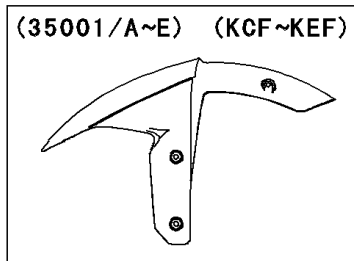

2014 NINJA® ZX™ -10R ABS PARTS DIAGRAM

Front Fender(s)

WD

WOD

(35001)	Red
(35001A)	Gray
(35001B)	F. Ebony
(35001C)	White
(35001D)	Black
(35001E)	Green

2014 NINJA® ZX™ -10R ABS PARTS LIST

Front Fender(s)

ITEM NAME	PART NUMBER	QUANTITY
FENDER-ASSY-FRONT,F.EBONY (Ref # 35001B)	35001-0058-45L	1
FENDER-ASSY-FRONT,P.F.C.WHITE (Ref # 35001C)	35001-0058-46K	1
BOLT,SOCKET,6X14 (Ref # 92154)	92154-0745	2
BOLT,6MM (Ref # 92154A)	92154-0746	2
WASHER,6.5X14X1 (Ref # 92200)	92200-1388	4
WASHER-PLAIN,6.5X13X1 (Ref # 411)	411AB0600	2