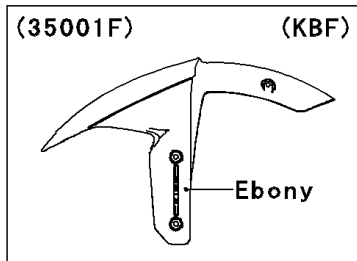

2014 NINJA® ZX™ -10R ABS PARTS DIAGRAM

Front Fender(s)

WD

WOD

(35001)	Red
(35001A)	Gray
(35001B)	F. Ebony
(35001C)	White
(35001D)	Black
(35001E)	Green

2014 NINJA® ZX™ -10R ABS PARTS LIST

Front Fender(s)

ITEM NAME	PART NUMBER	QUANTITY
FENDER-ASSY-FRONT,F.EBONY (Ref # 35001B)	35001-0058-45L	1
FENDER-ASSY-FRONT,P.F.C.WHITE (Ref # 35001C)	35001-0058-46K	1
BOLT,SOCKET,6X14 (Ref # 92154)	92154-0745	2
BOLT,6MM (Ref # 92154A)	92154-0746	2
WASHER,6.5X14X1 (Ref # 92200)	92200-1388	4
WASHER-PLAIN,6.5X13X1 (Ref # 411)	411AB0600	2