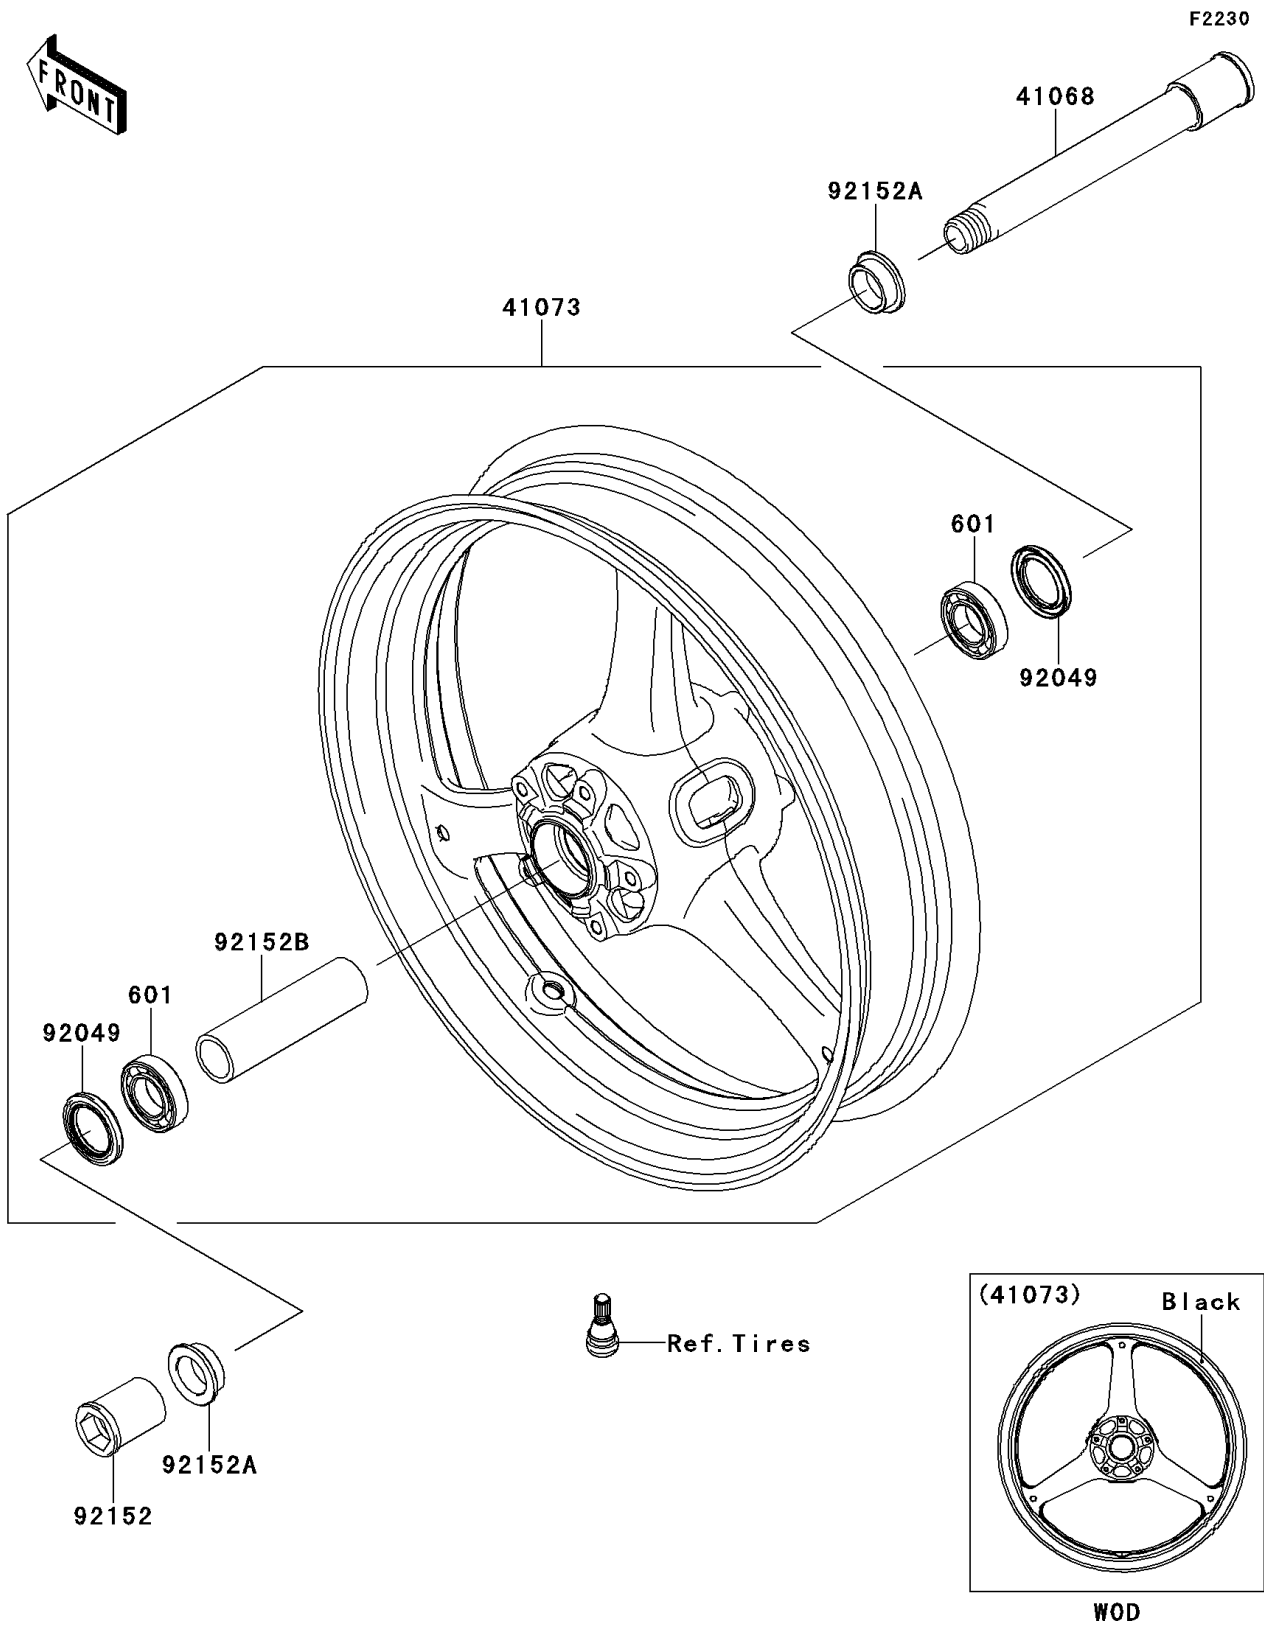

2014 NINJA[®] ZX[™]-10R ABS PARTS DIAGRAM

Front Wheel

2014 NINJA® ZX™ -10R ABS PARTS LIST

Front Wheel

ITEM NAME	PART NUMBER	QUANTITY
AXLE,FR (Ref # 41068)	41068-0049	1
WHEEL-ASSY,FR,G.BLACK (Ref # 41073)	41073-0180-18F	1
SEAL-OIL,BJN-C2 32X47X5 (Ref # 92049)	92049-0050	2
COLLAR,FR AXLE,LH,L=44.5 (Ref # 92152)	92152-0240	1
COLLAR,25X32X13 (Ref # 92152A)	92152-0289	2
COLLAR,FR HUB,L=115 (Ref # 92152B)	92152-0616	1
BEARING-BALL,#6005UU (Ref # 601)	601B6005UU	2