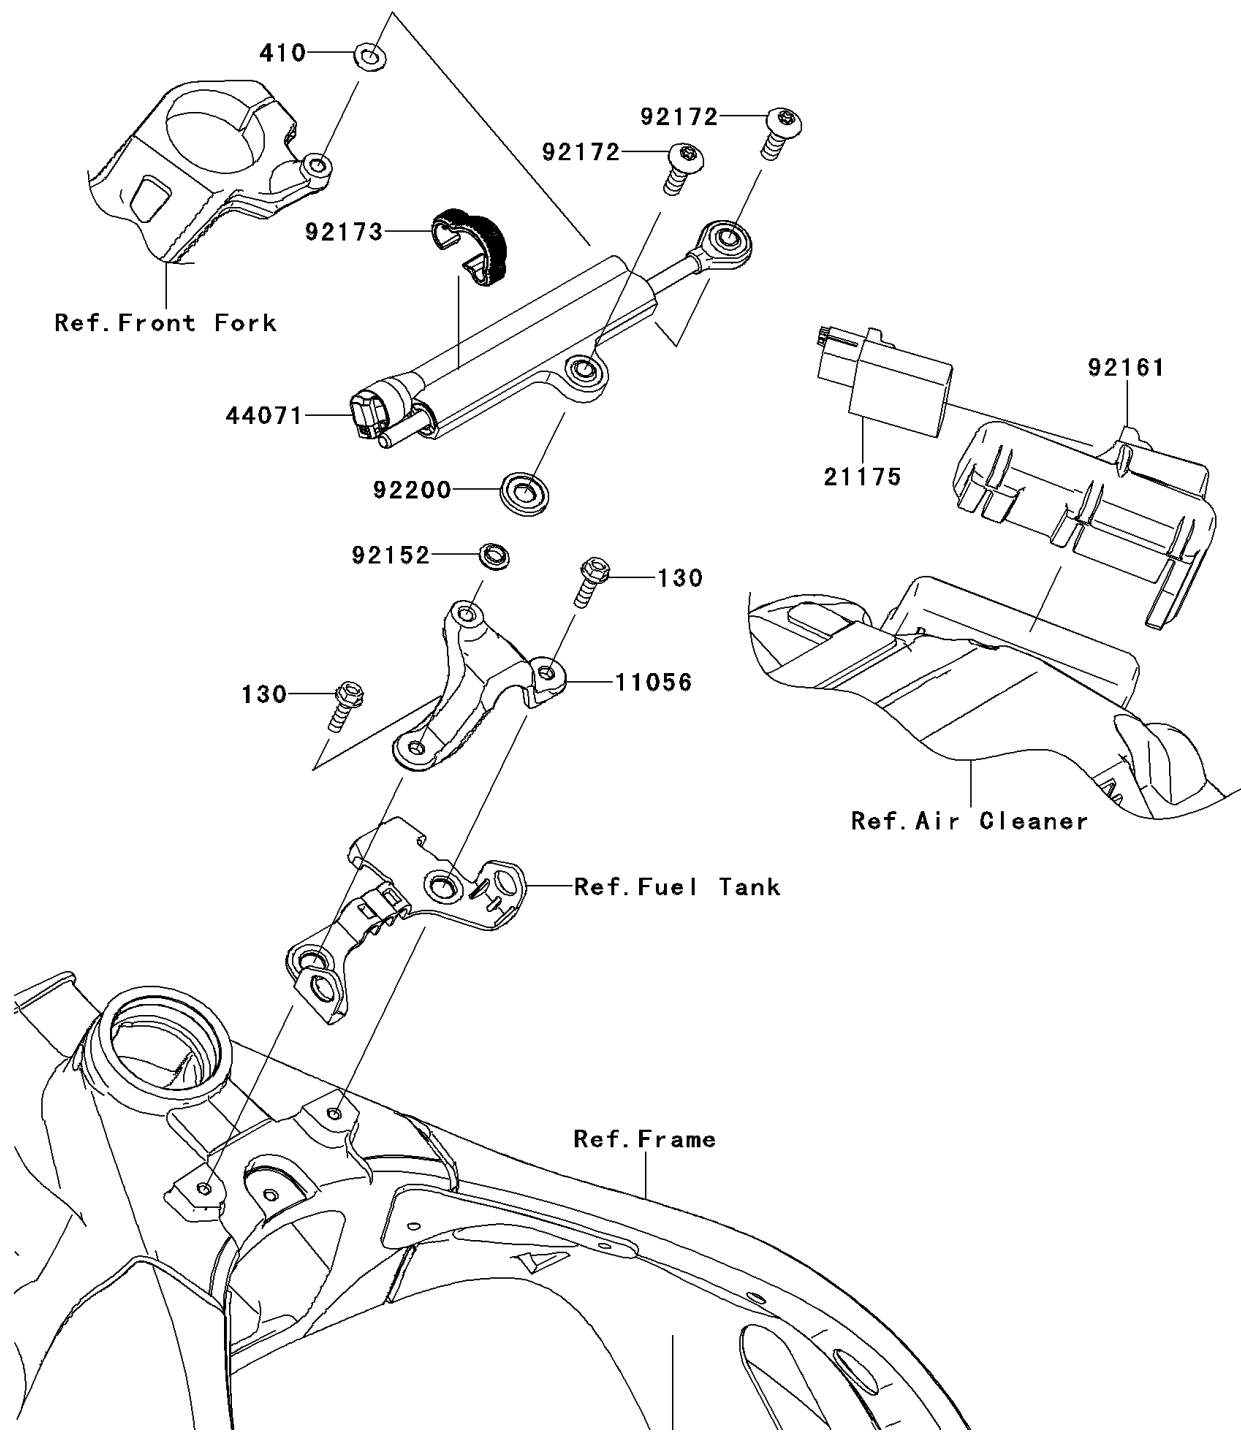

2013 NINJA® ZX™ -10R ABS PARTS DIAGRAM

Steering Damper(KDF/KEF)

F2313A

2013 NINJA® ZX™ -10R ABS PARTS LIST

Steering Damper(KDF/KEF)

ITEM NAME	PART NUMBER	QUANTITY
BRACKET,STEERING DAMPER (Ref # 11056)	11056-0173	1
CONTROL UNIT-ELECTRONIC (Ref # 21175)	21175-0828	1
DAMPER-ASSY (Ref # 44071)	44071-0857	1
COLLAR,L=3.3 (Ref # 92152)	92152-0834	1
DAMPER (Ref # 92161)	92161-1396	1
SCREW,8X26 (Ref # 92172)	92172-0269	2
CLAMP (Ref # 92173)	92173-1023	1
WASHER (Ref # 92200)	92200-0293	1
BOLT-FLANGED,6X20 (Ref # 130)	130BA0620	2
WASHER-PLAIN-SMALL,8MM (Ref # 410)	410AA0800	1